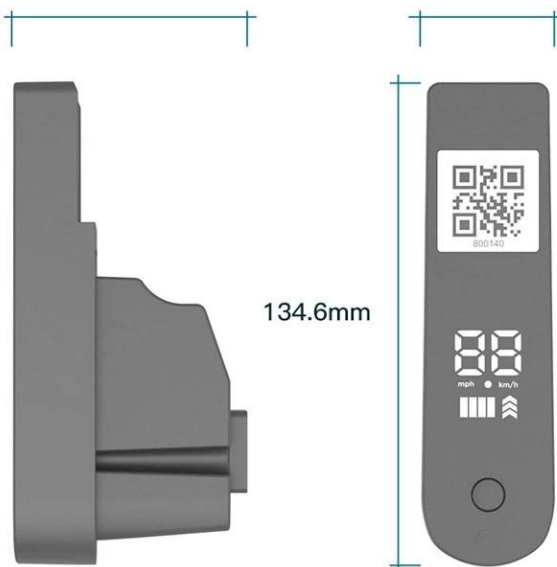

IOT-Parking

STANDARD PARKING AT SPECIFIC POINTS

Works greatly with parking beacon for
standard parking to meet government regulations
and vehicles arrangement.

IOT-Exterior

TINY AND CONVENIENT, EASILY INSTALL

Put on scooter head, compatible,
customization supported

64.5mm

36.1mm

GEO-FENCING ALERTS

The e-scooter rental company sets a geo-fencing area through backstage, when vehicles enter or exit it, the alerts implemented.