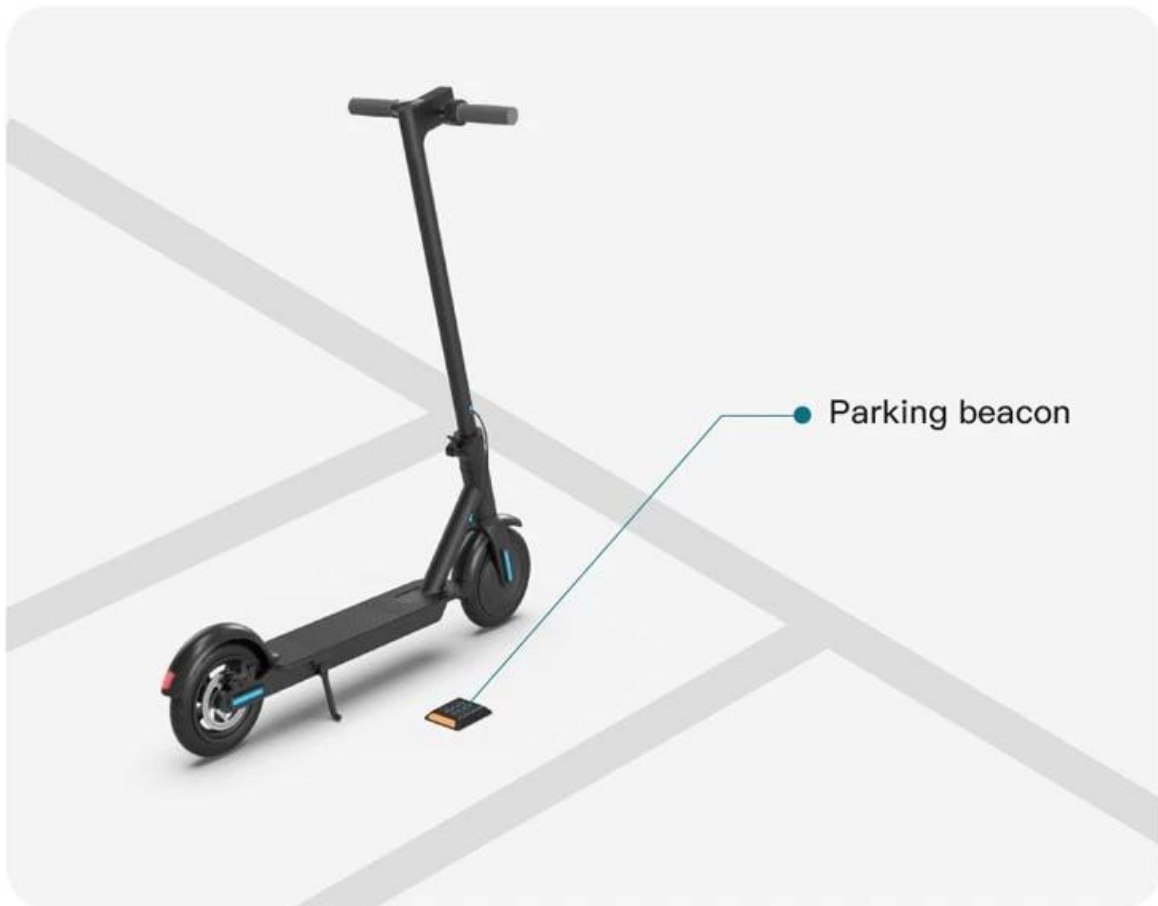

6 powerful core functionality

FUNCTION

4G
4G/BLE Communication

LED
IoT and Display Combines

Geo-fencing

One-click Speed Changing

High-definition Audio

OTA Remote Upgrade

IOT-Parking

STANDARD PARKING AT SPECIFIC POINTS

Works greatly with parking beacon for
standard parking to meet government regulations
and vehicles arrangement.

IOT-Exterior

TINY AND CONVENIENT, EASILY INSTALL

Put on scooter head, compatible,
customization supported

64.5mm

36.1mm

GEO-FENCING ALERTS

The e-scooter rental company sets a geo-fencing area through backstage, when vehicles enter or exit it, the alerts implemented.