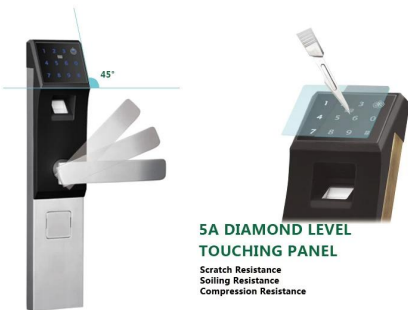

UNLOCK WAYS