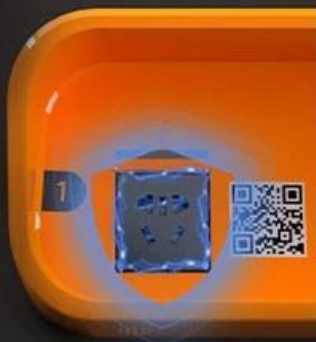

Anti-creeping

Instant power cut-off for leakage protection