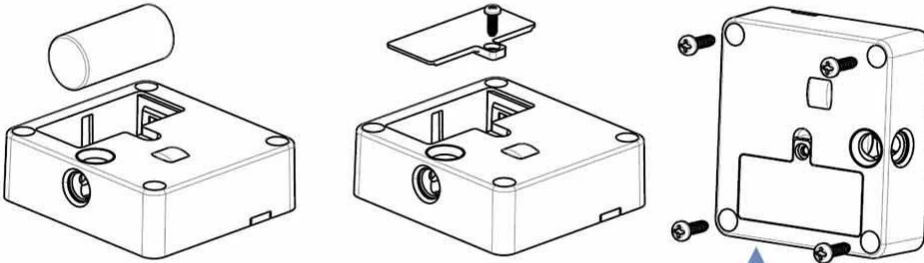

Choose an appropriate installation angle
as the actual situation of your cabinet.

90° installation

180° installation

Installation

1 The lock will be activated by SONY or Panasonic battery CR123A, 3V,1400mAh. Also, make sure the electrode is correct. When the battery is installed, the lock beeps.

4 When you pulled up two pairs of screw, you need to check the position correct and must make the necessary adjustment before fixing up the screws.

5 The operation during the process of storehouse and shipment.