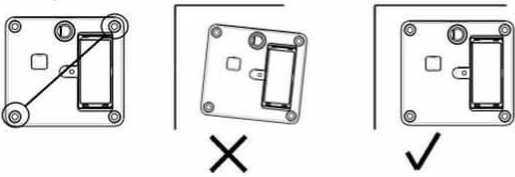

Choose an appropriate installation angle
as the actual situation of your cabinet.

90° installation

180° installation

Installation

1 The lock will be activated by SONY or Panasonic battery CR123A, 3V,1400mAh. Also, make sure the electrode is correct. When the battery is installed, the lock beeps.

2 Before install, please test the master with lock and unlock function normally.

3 The lock can only be installed the materials like wood, plastic and non-magnetic materials that a maximum thickness of 25mm.

4 When you pulled up two pairs of screw, you need to check the position correct and must make the necessary adjustment before fixing up the screws.

5 The operation during the process of storehouse and shipment.