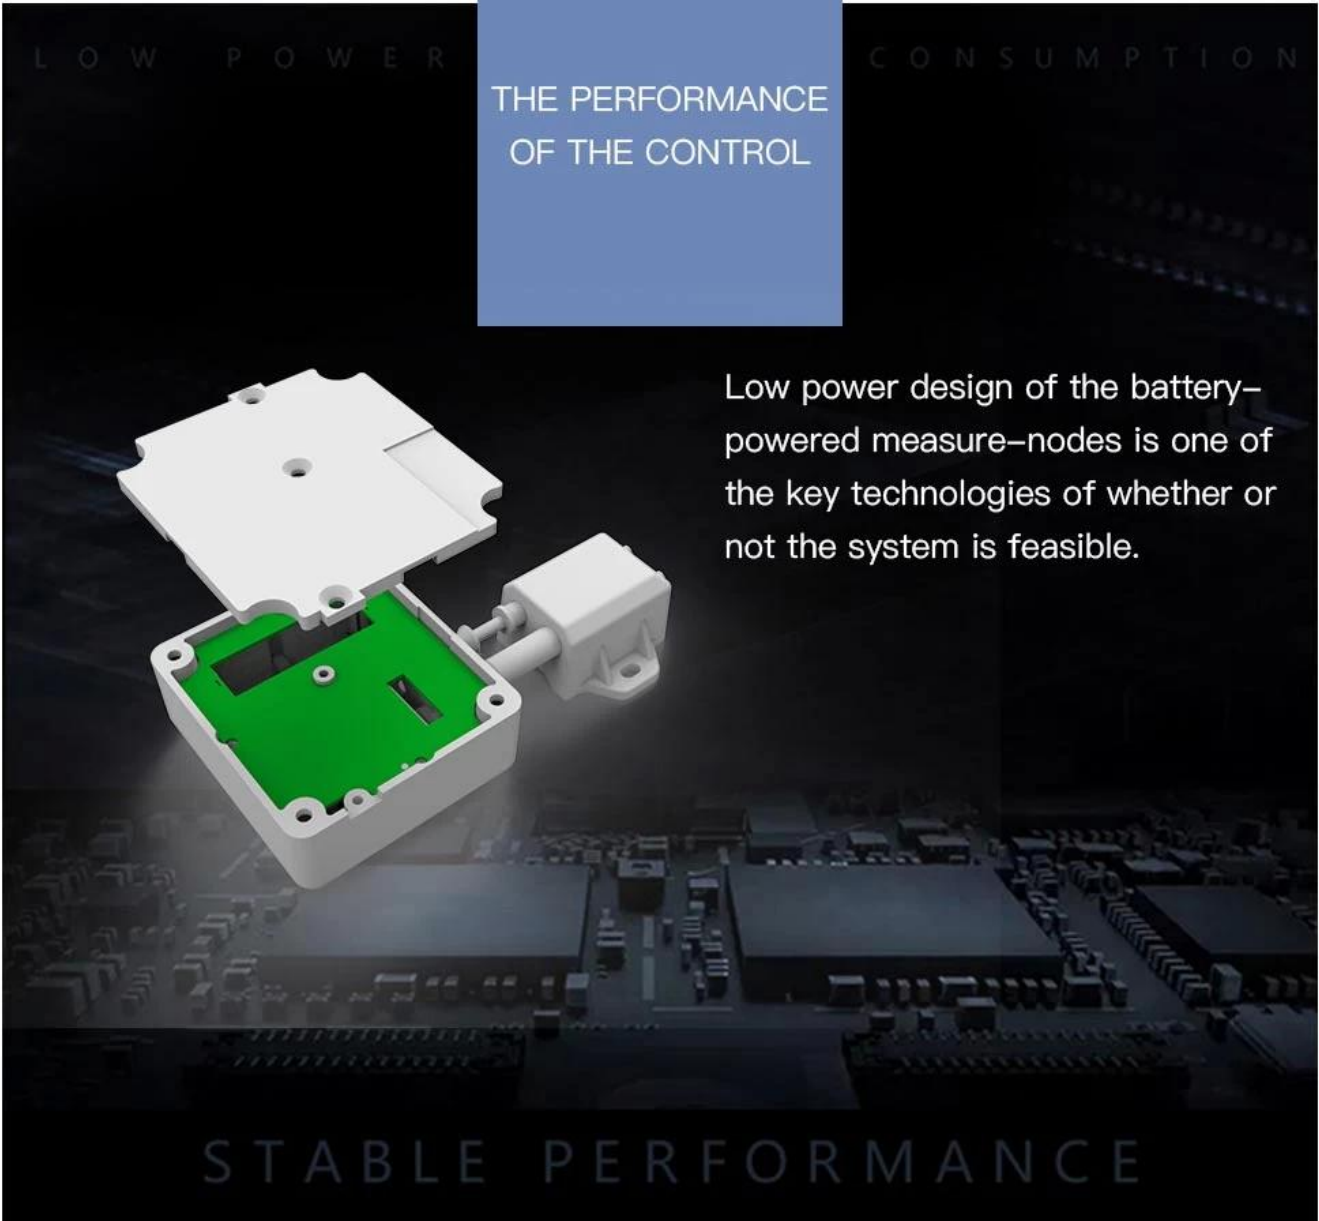

C O N S U M P T I O N

THE PERFORMANCE
OF THE CONTROL

Low power design of the battery-powered measure-nodes is one of the key technologies of whether or not the system is feasible.

STABLE PERFORMANCE

WORKING ANGLE