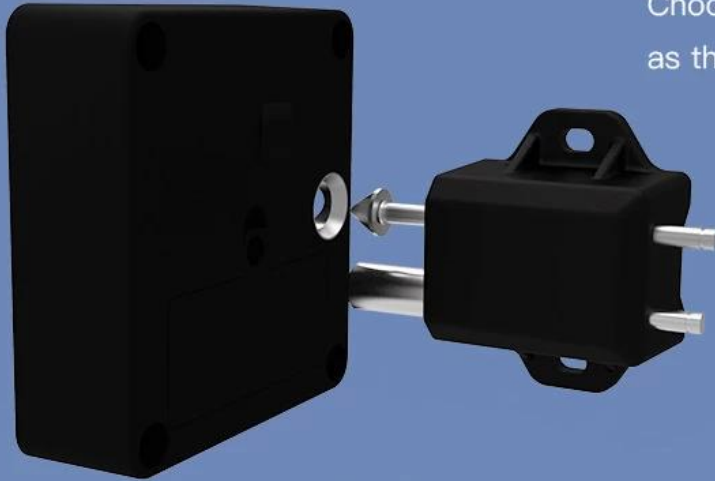

C O N S U M P T I O N

THE PERFORMANCE
OF THE CONTROL

Low power design of the battery-powered measure-nodes is one of the key technologies of whether or not the system is feasible.

STABLE PERFORMANCE

WORKING ANGLE

Choose an appropriate installation angle
as the actual situation of your cabinet.

90° installation

180° installation

Installation

1 The lock will be activated by SONY or Panasonic battery CR123A, 3V,1400mAh. Also, make sure the electrode is correct. When the battery is installed, the lock beeps.