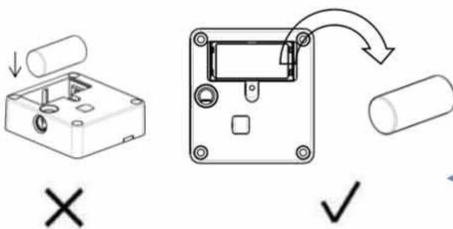

Choose an appropriate installation angle
as the actual situation of your cabinet.

90° installation

180° installation

Installation

1 The lock will be activated by SONY or Panasonic battery CR123A, 3V,1400mAh. Also, make sure the electrode is correct. When the battery is installed, the lock beeps.

2 Before install, please test the master with lock and unlock function normally.

3 The lock can only be installed the materials like wood, plastic and non-magnetic materials that a maximum thickness of 25mm.

4 When you pulled up two pairs of screw, you need to check the position correct and must make the necessary adjustment before fixing up the screws.

5 The operation during the process of storehouse and shipment.