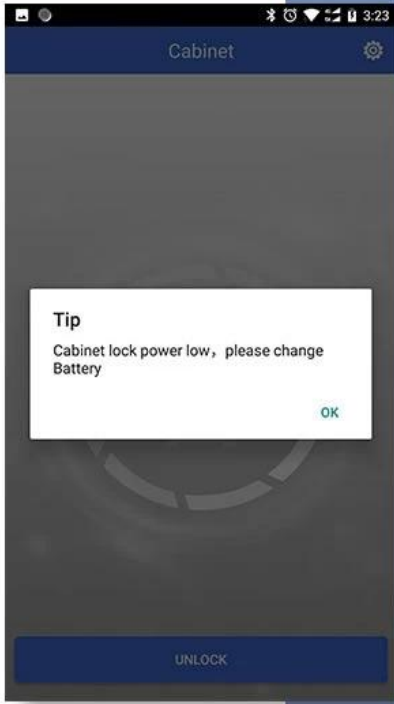

01

Keyless

One step to unlock

02

Invisible warded installation
Simple drop
Beautiful and safe

03

Low battery reminding because it wouldn't be opened without power.

L O W P O W E R

Choose an appropriate installation angle
as the actual situation of your cabinet.

90° installation

180° installation

Installation

1 The lock will be activated by SONY or Panasonic battery CR123A, 3V,1400mAh. Also, make sure the electrode is correct. When the battery is installed, the lock beeps.