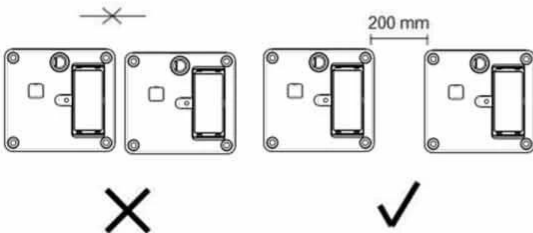

Choose an appropriate installation angle
as the actual situation of your cabinet.

90° installation

180° installation

Installation

1 The lock will be activated by SONY or Panasonic battery CR123A, 3V,1400mAh. Also, make sure the electrode is correct. When the battery is installed, the lock beeps.

2 Before install, please test the master with lock and unlock function normally.

3 The lock can only be installed the materials like wood, plastic and non-magnetic materials that a maximum thickness of 25mm.

4 When you pulled up two pairs of screw, you need to check the position correct and must make the necessary adjustment before fixing up the screws.

5 The operation during the process of storehouse and shipment.