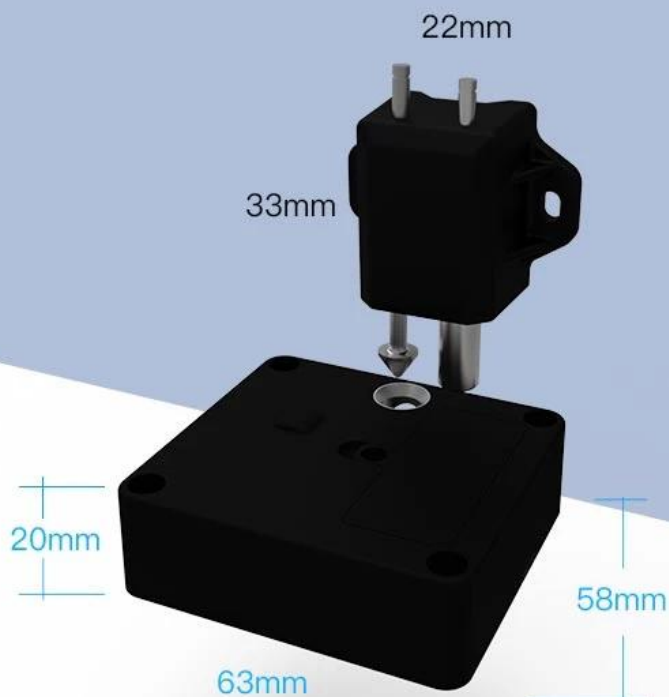

Technology specifications

Size	63mmX58mmX20mm
Weight	55g (without battery)
Environment temperature	0° ~ +60° C
Humidity	20% ~ 75% relative humidity, no condensation
Battery	CR123A, 3V, Lithium battery
Battery lifespan	1 year or 1000 unlocking times
Bluetooth	Radio distance 10meters
Operation way APP	smart phone number registration account

● PRODUCT SPECIFICATIONS

Marchio	Omni
Nome	Blocco del cassetto / Blocco dell'armadio / Blocco del sensore elettronico
Materiale	Materiale di protezione ambientale ABS
Caratteristiche del prodotto	Impermeabile / umidità / alta temperatura / anticorrosione
Dimensione	62 x 57 x 20 mm
Peso (senza batteria)	52g
numero di utenti	fino a 45 utenti
Vie aperte	App per aprire la porta
Durata del prodotto	Apri almeno 100.000 volte
Ambito di applicazione	cassetti, armadi guardaroba, ecc. porte aperte singole o doppie

● CUSTOM QUESTION