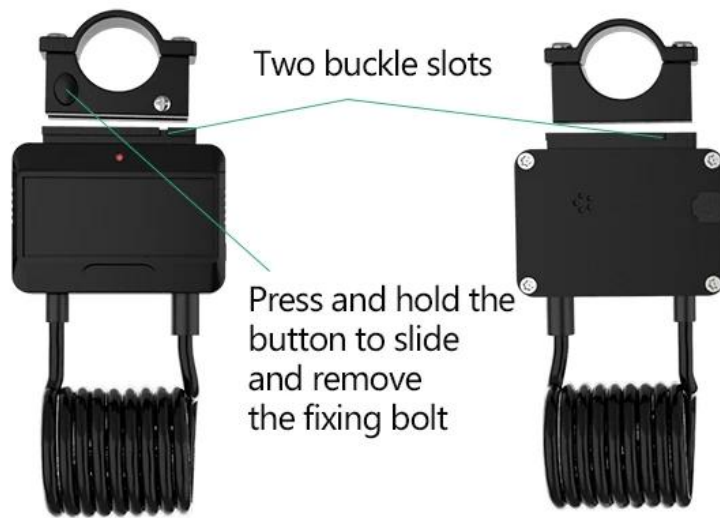

# APP CONTROL ONE STEP AHEAD

Bluetooth connection, fast unlock  
rear time shows Power

HOT

# DOUBLE FIXATION SLIDING AND DETACHABLE

Two buckle grooves on the front and back are double fixed, more stable and strong