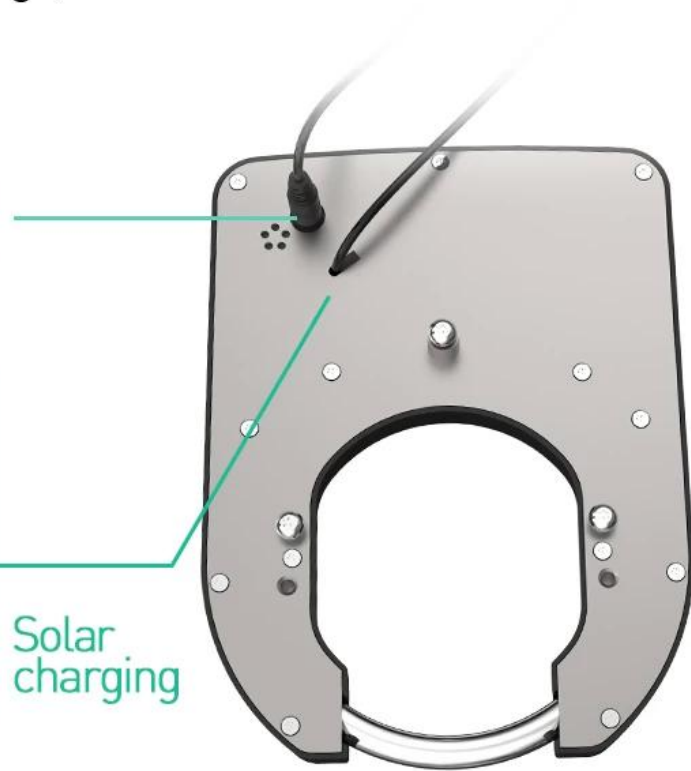

# FAST CHARGING SOLAR CHARGING

Support 6V 3A fast charge,  
support solar charging

6V 3A fast charge