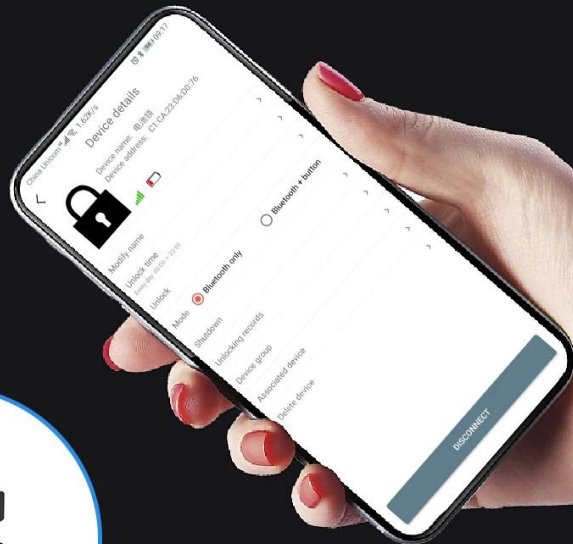

are easy to break

easy to be picked

easy to lose

affect the appearance
of the scooter

BATTERY LOCK

-keyless unlock-

SIX INNOVATIVE FUNCTIONS

battery lock opens the keyless era of electric vehicles

BATTERY LOCK

-keyless unlock-

ONE-KEY UNLOCKING VIA MOBILE APP

BATTERY LOCK

-keyless unlock-

SAFER AND MORE BEAUTIFUL

Hidden installation Installed inside the car body

BATTERY LOCK