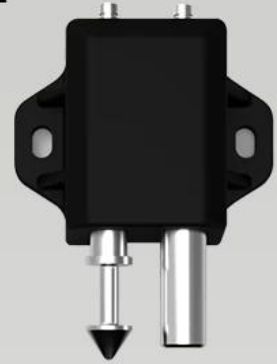

NO HOLES

Intelligent hidden cabinet lock

Refuse the key to live easy

NECESSARY FOR
HOME AND OFFICE

**THICKENED STEEL LOCK
TONGUE WITH METAL LOCK CORE**

SWIPE TO OPEN

**NO OPENING, INVISIBLE
CONCEALED INSTALLATION**

- Thickened lock core
- Swipe to open
- Anti-lock

FACTORY

HOME AND OFFICE ESSENTIAL

DIRECT SALES

SENSING DISTANCE UP TO 5CM

THICKENED SOLID STAINLESS STEEL BOLT

MATCH ITERATIVE CPU

Adopt new iteration professional CPU
Applied to card sensing algorithm

Effective sensing distance up to 5cm