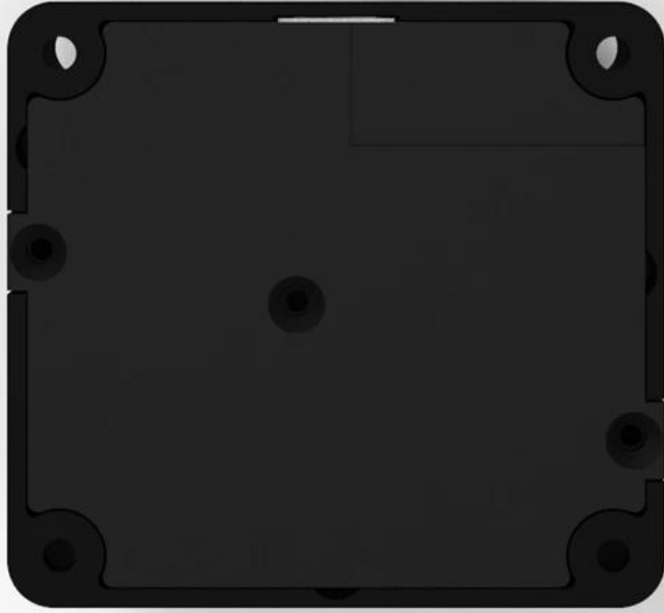

NO HOLES

Intelligent hidden cabinet lock

Refuse the key to live easy

NECESSARY FOR
HOME AND OFFICE

**THICKENED STEEL LOCK
TONGUE WITH METAL LOCK CORE**

SWIPE TO OPEN

**NO OPENING, INVISIBLE
CONCEALED INSTALLATION**

- Thickened lock core
- Swipe to open
- Anti-lock

FACTORY

HOME AND OFFICE ESSENTIAL

DIRECT SALES

SENSING DISTANCE UP TO 5CM

THICKENED SOLID STAINLESS STEEL BOLT

MATCH ITERATIVE CPU

Adopt new iteration professional CPU
Applied to card sensing algorithm

Effective sensing distance up to 5cm