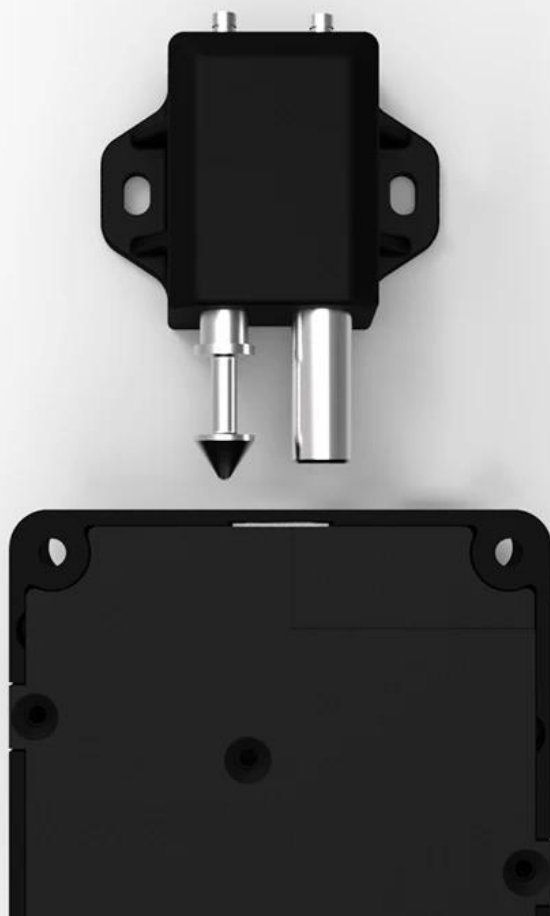

NO HOLES

Intelligent hidden cabinet lock

Refuse the key to live easy

NECESSARY FOR
HOME AND OFFICE

**THICKENED STEEL LOCK
TONGUE WITH METAL LOCK CORE**

SWIPE TO OPEN

**NO OPENING, INVISIBLE
CONCEALED INSTALLATION**

- Thickened lock core
- Swipe to open
- Anti-lock

FACTORY

HOME AND OFFICE ESSENTIAL

DIRECT SALES

SENSING DISTANCE UP TO 5CM

THICKENED SOLID STAINLESS STEEL BOLT

MATCH ITERATIVE CPU

Adopt new iteration professional CPU
Applied to card sensing algorithm

Effective sensing distance up to 5cm