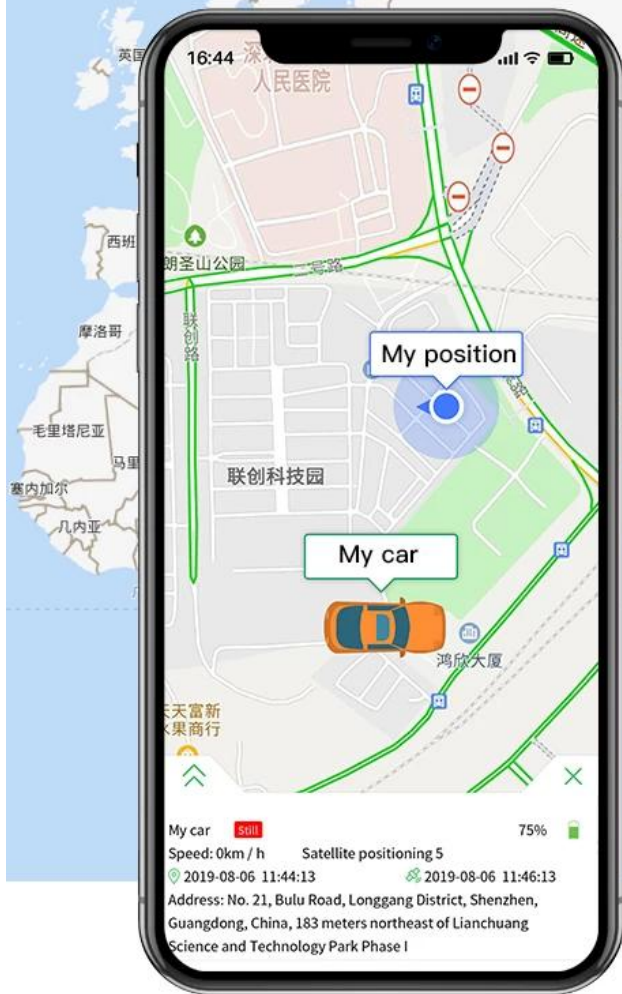

Small size (similar as lighter),
easy to install.

Widely used

KM-02 is a GPS locator specially designed for mortgage, guarantee and leasing companies. The latest upgraded version, compact host, GPS second positioning, precise positioning, installation concealment, anti-tampering, has been widely used in various industries of vehicles.

Remote power off function

The GPS locator is very powerful. It can not only locate the position of the vehicle, but also remotely control the fuel and electric function of the car. It can also vibrate the alarm and monitor the vehicle to achieve uniform management of the vehicle.

Real-time positioning function

My car 50% 75%

Speed: 0km/h Satellite positioning 5

📍 2019-08-06 11:44:13 📍 2019-08-06 11:46:13

Address: No. 21, Bulu Road, Longgang District, Shenzhen, Guangdong, China, 183 meters northeast of Lianchuang Science and Technology Park Phase I