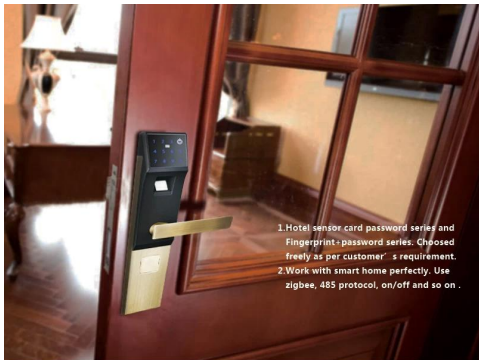

UNLOCK WAYS

Standard Unlock ways:Fingerprint+ Password+ ID Card /Card-Mobile Card+ Keys

5A DIAMOND LEVEL TOUCHING PANEL
Scratch Resistance
Soiling Resistance
Compression Resistance

ALL HARDWARE CONFIGURATION IS THE BEST

Original Chip
+Swisse FPC
+Blue Ray