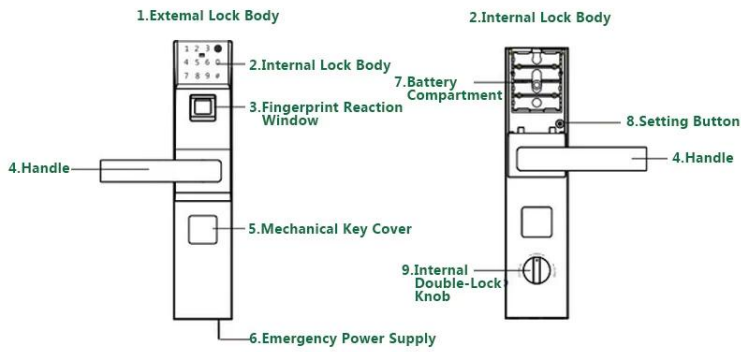

 **FINGERPRINT PASSWORD
DIGITAL DOOR LOCK**

1. Hotel sensor card password series and Fingerprint-password series. Choused freely as per customer' s requirement.
 2. Work with smart home perfectly. Use zigbee, 485 protocol, on/off and so on.

3. Can open from different direction, left, right, inside, outside.
 4. Can exchanged with traditional lock body directly.

UNLOCK WAYS

Standard Unlock ways:Fingerprint+ Password+ ID Card /Card-Mobile Card+ Keys

Extra unlock ways:APP+ Remote Control+ Network

5A DIAMOND LEVEL TOUCHING PANEL
 Scratch Resistance
 Soiling Resistance
 Compression Resistance

ALL HARDWARE CONFIGURATION IS THE BEST

Original Chip
 +Swisse FPC
 +Blue Ray