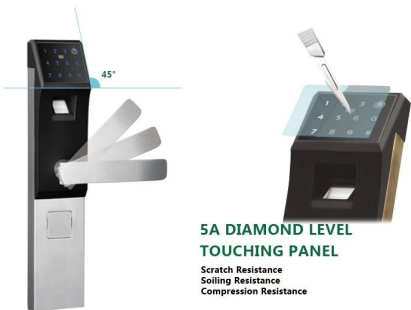

UNLOCK WAYS

Standard Unlock ways:Fingerprint+ Password+ ID Card /Card-Mobile Card+ Keys