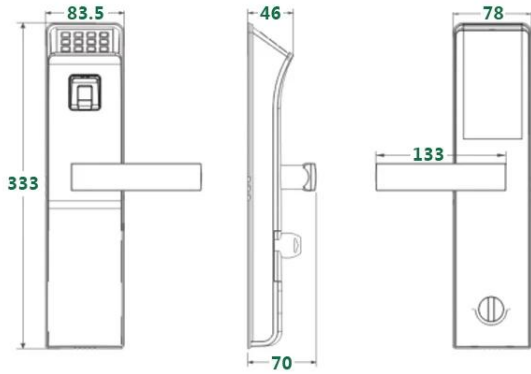

 **FINGERPRINT PASSWORD
DIGITAL DOOR LOCK**

1. Hotel sensor card password series and Fingerprint-password series. Choused freely as per customer' s requirement.
 2. Work with smart home perfectly. Use zigbee, 485 protocol, on/off and so on.

3. Can open from different direction, left, right, inside, outside.
 4. Can exchanged with traditional lock body directly.

UNLOCK WAYS

Standard Unlock ways:Fingerprint+ Password+ ID Card /Card-Mobile Card+ Keys