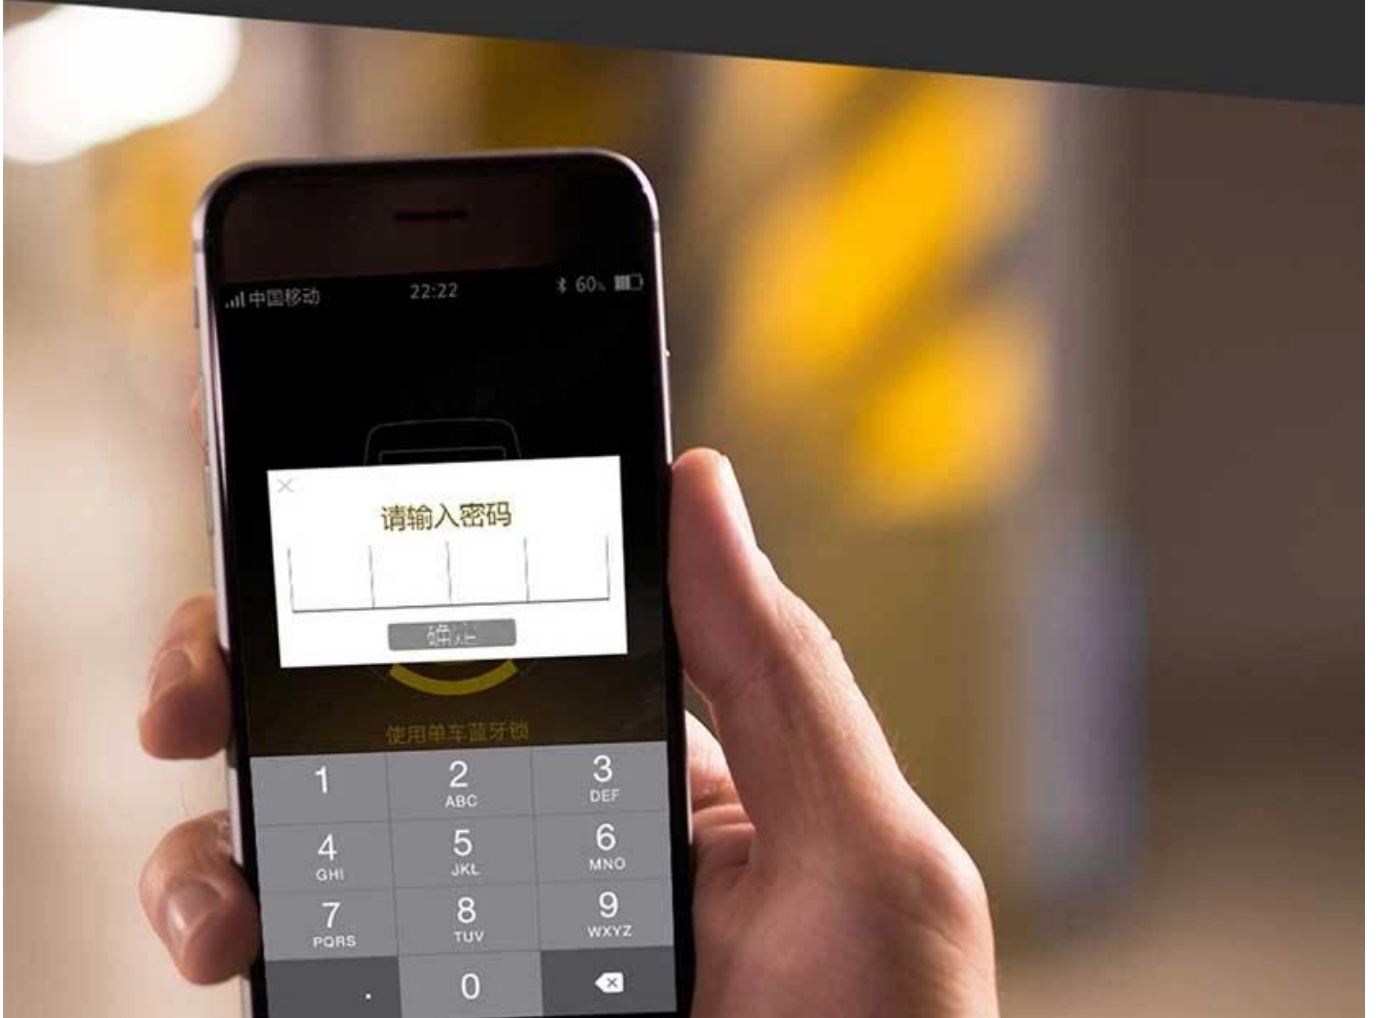

BLUETOOTH & APPLICATION

AUTOMATIC ALARM

WHEN THREATENED

PIN CODE

IMPROVE SAFETY PERFORMANCE

SHARE WITH FRIENDS

SHARING RIDES

5