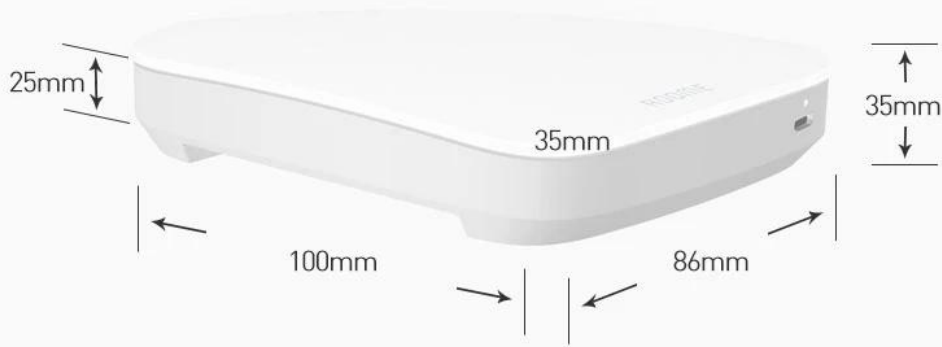

# Product parameters

switch type	There must be a zero line at the WiFi direct connection switch
Panel form	Capacitive touch and blue indicator
weight	170g
control mode	App remote control, local touch control AI intelligent speaker control
Shell material	PC flame retardant material
input voltage	100Vac~240Vac
ZigBee networking	Self contained gateway