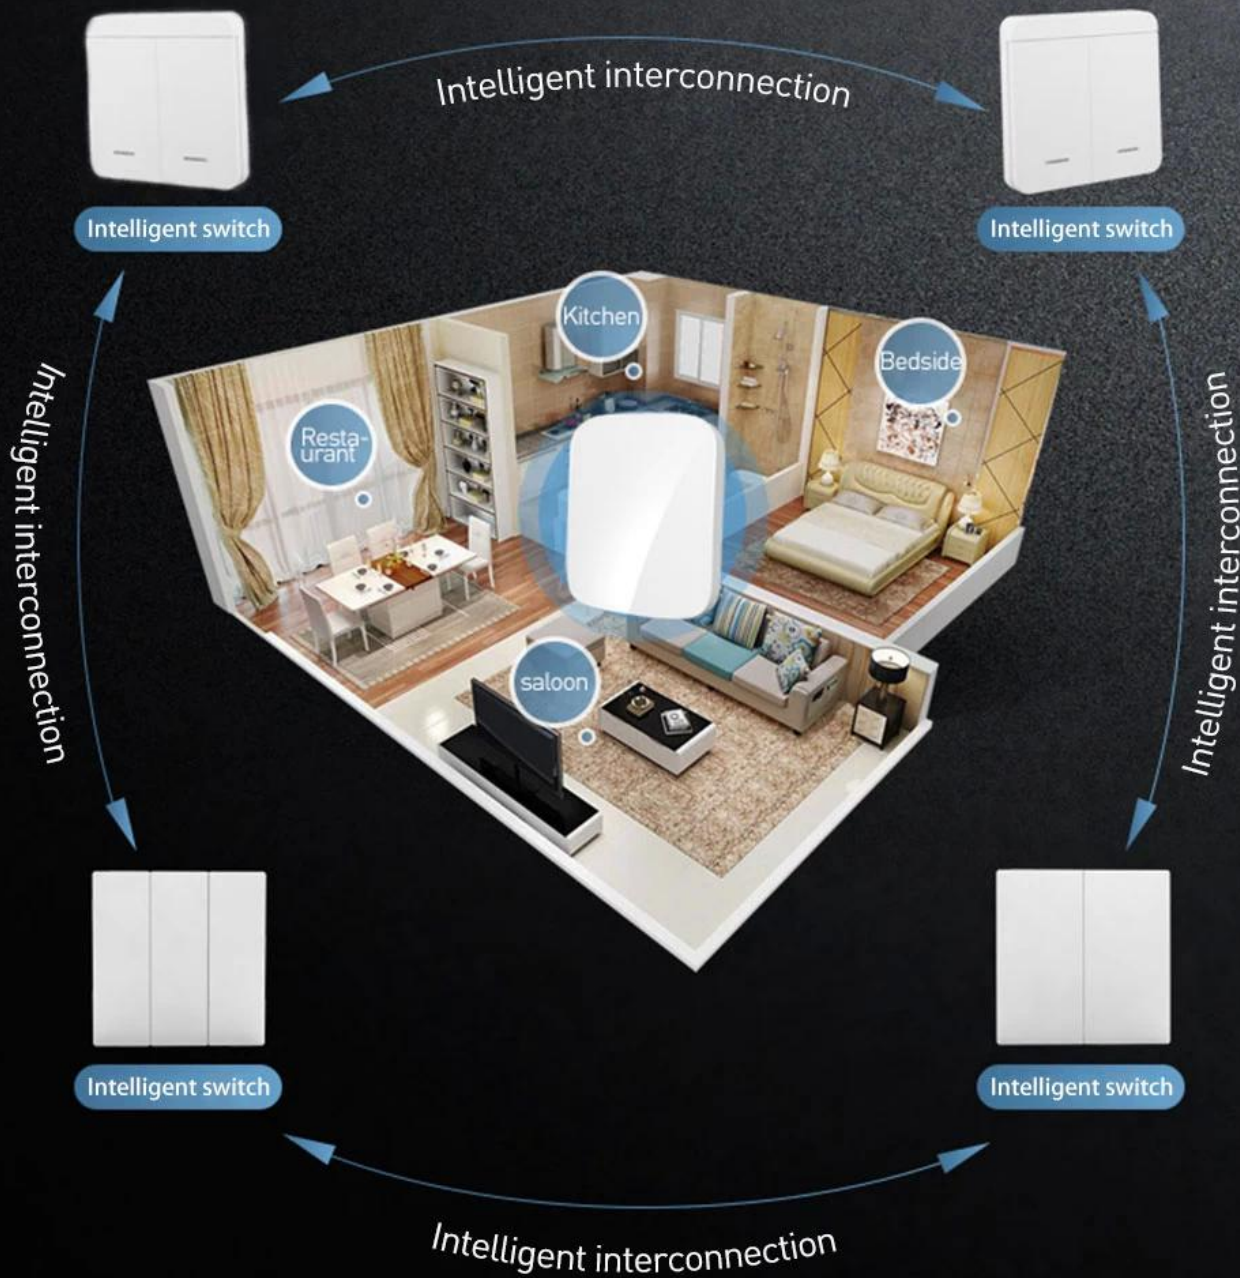

# Product parameters

switch type	There must be a zero line at the WiFi direct connection switch
Panel form	Capacitive touch and blue indicator
weight	170g
control mode	App remote control, local touch control AI intelligent speaker control
Shell material	PC flame retardant material
input voltage	100Vac~240Vac
ZigBee networking	Self contained gateway

# Omni app direct connection

*Dress up your home*

Body induction

Touch switch

LED backlight

Time switch

Voice control

APP control

Scenario mode

Group control mode

# More intimate operation

Compatible with existing usage habits

Press the key to turn on or off the light controlled by the original switch

Touch the key (do not press), the indicator light will display the key status