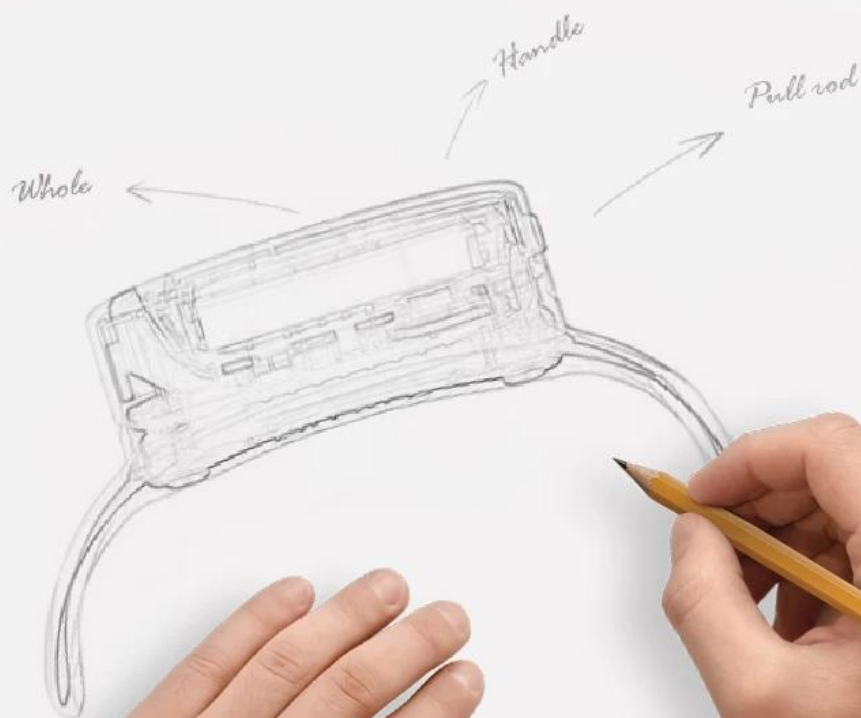

FULL TIME BODYGUARD

intelligent pet tracker

Full system solution provider

Don't worry about pet loss or
accidental injury

Security and
intelligence pet tracker

REAL TIME
POSITIONING

Does not harm hair
and has strong air permeability.

It is not
easy to stick wool.

SMART TRACKER FOR PETS

Pet's full-time bodyguard

TRACKER

Where are 90% going

Tens of millions of pets are lost or stolen every year around the world, only 10% of which are recovered by owners

SMART COLLAR

Autonomous design

A pet intelligent collar independently developed and designed by OMNI intelligent

SMART POSITIONING

GPS positioning

GPS precise positioning, and can set a safe distance, pet out of bounds, alarm alert

More accurate
positioning

Faster
processing

More stable
platform

MONITORING AROUND

PA composite

Composite material, wear resistance 3 times more than conventional PET ring, good air permeability, sliding clasp, adjustable according to pet