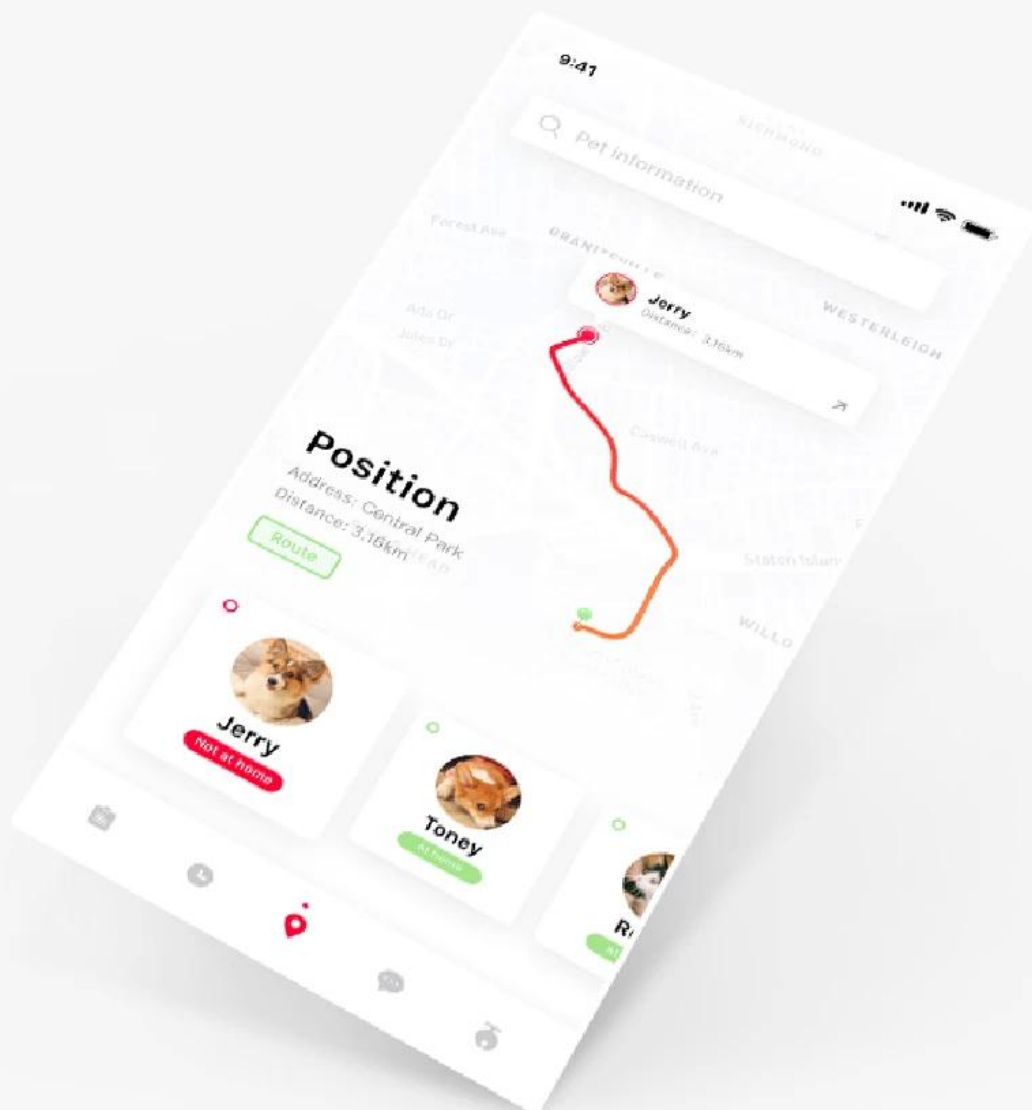

It is not
easy to stick wool.

SMART TRACKER FOR PETS

Pet's full-time bodyguard

TRACKER

Where are 90% going

Tens of millions of pets are lost or stolen every year around the world, only 10% of which are recovered by owners

SMART COLLAR

Autonomous design

A pet intelligent collar independently developed and designed by OMNI intelligent

SMART POSITIONING

GPS positioning

GPS precise positioning, and can set a safe distance, pet out of bounds, alarm alert

MONITORING AROUND

GPS positioning

GPS precise positioning, and can set a safe distance, pet out of bounds, alarm alert

Efficient processing of smart chips

High precision, fast real-time precise
positioning

More accurate
positioning

Faster
processing

More stable
platform

MONITORING AROUND

PA composite

Composite material, wear resistance 3 times more than conventional PET ring, good air permeability, sliding clasp, adjustable according to pet