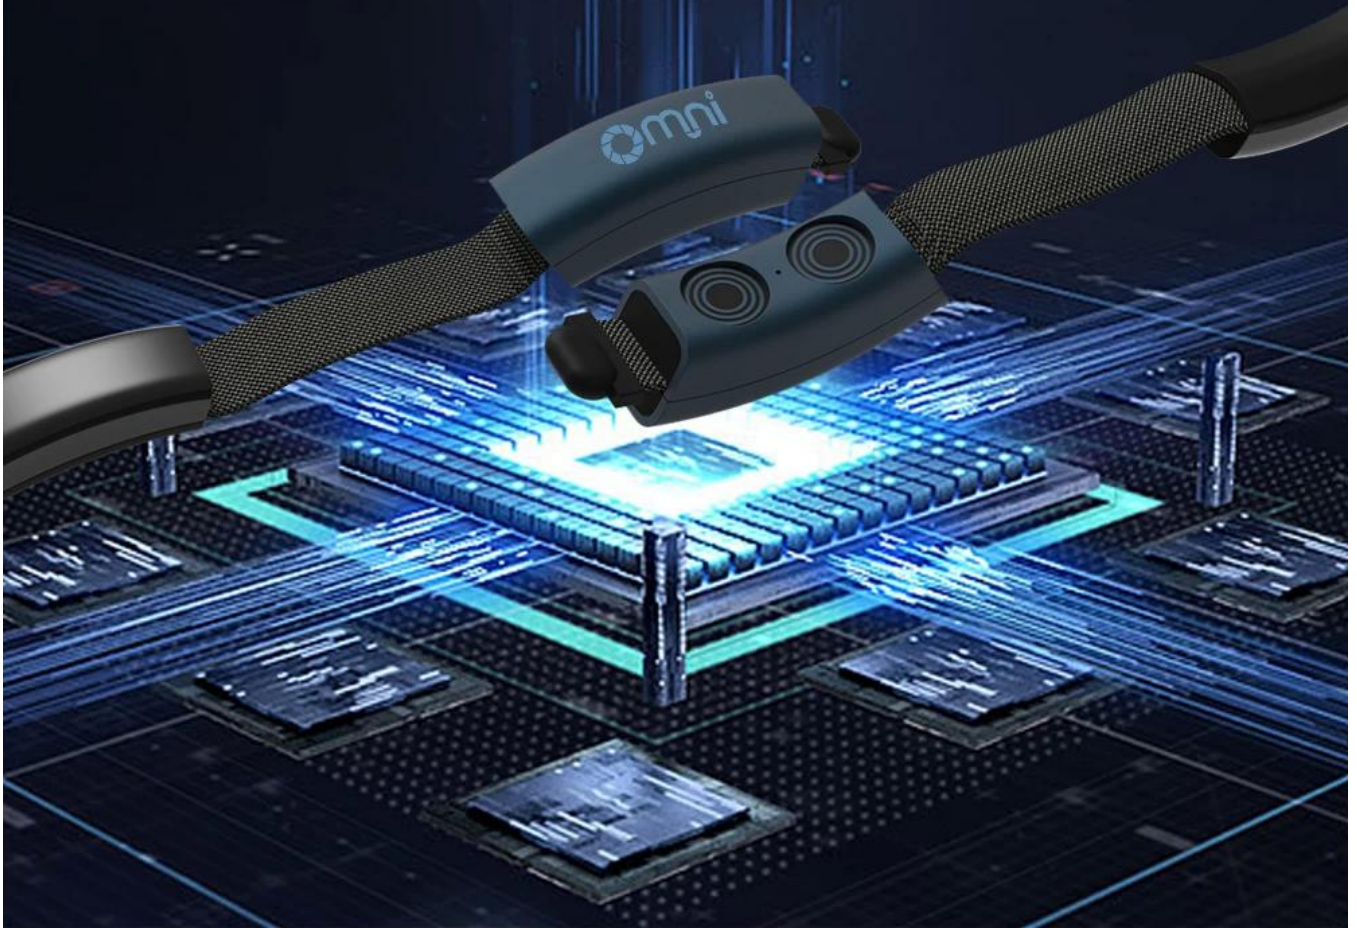

1. Precise positioning: multi-mode positioning including GPS,BDS,GLONASS,GALILEO,WIFI assisted is accurate. Automatically protect your pet, basement, subway and location mode every day, using MT2503D new high-sensitivity positioning chip without distance limit, 10 seconds lightning real-time positioning tracking, intelligent anti-shield.
2. Geo fence: intelligent tracking, anti-theft and anti-lost, when leaving the setting range, the mobile APP will immediately remind you. Magnetic charging: advanced waterproof contact charging technology, more efficient and convenient.
3. Real-time recording: Listen to the surrounding sounds in one direction, you can listen to the sounds of pets and understand their real-time dynamics.
4. Historical trajectory: Where are you at a glance? The drop in pets is clear at a glance within three months, and it is more convenient to find a dog in real time.

SMART COLLAR

Autonomous design

A pet intelligent collar independently developed and designed by OMNI intelligent

SMART POSITIONING

GPS positioning

GPS precise positioning, and can set a safe distance, pet out of bounds, alarm alert

MONITORING AROUND

GPS positioning

GPS precise positioning, and can set a safe distance, pet out of bounds, alarm alert

Efficient processing of smart chips

High precision, fast real-time precise
positioning

More accurate
positioning

Faster
processing

More stable
platform

MONITORING AROUND

PA composite

Composite material, wear resistance 3 times more than conventional PET ring, good air permeability, sliding clasp, adjustable according to pet