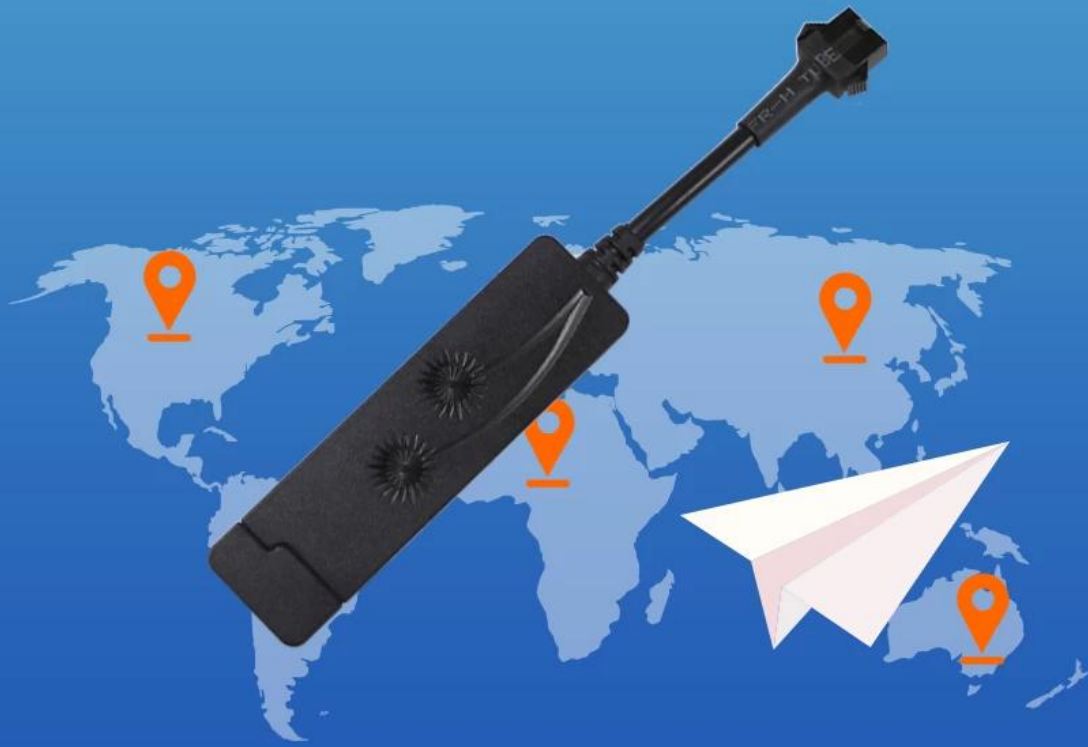

Mini Real-time GPS tracker alarm Anti-theft gps tracker for car

📍 GPS locator 📍

The size of the GPS locator is similar to a lighter, with lower power consumption and improved functions. It is a high-end high-tech GPS specially tailored for car rental, mortgage guarantee, bank mortgage, and private car.

Technical Parameters

Working voltage	DC 9~90V
Operating current	Saidtationary current 10mA
Specification size	L83mm*W23mm*H12.5mm
Positioning method	GPS/LBS
Positioning error	<10m (lab data is for reference only)
Communication network	GPRS
Communication method	TCP
Complete set weight	27g
Backup battery working time)	0.5 hours

Small size (similar as lighter),
easy to install.

Widely used

KM-02 is a GPS locator specially designed for mortgage, guarantee and leasing companies. The latest upgraded version, compact host, GPS second positioning, precise positioning, installation concealment, anti-tampering, has been widely used in various industries of vehicles.

Remote power off function

The GPS locator is very powerful. It can not only locate the position of the vehicle, but also remotely control the fuel and electric function of the car. It can also vibrate the alarm and monitor the vehicle to achieve uniform management of the vehicle.