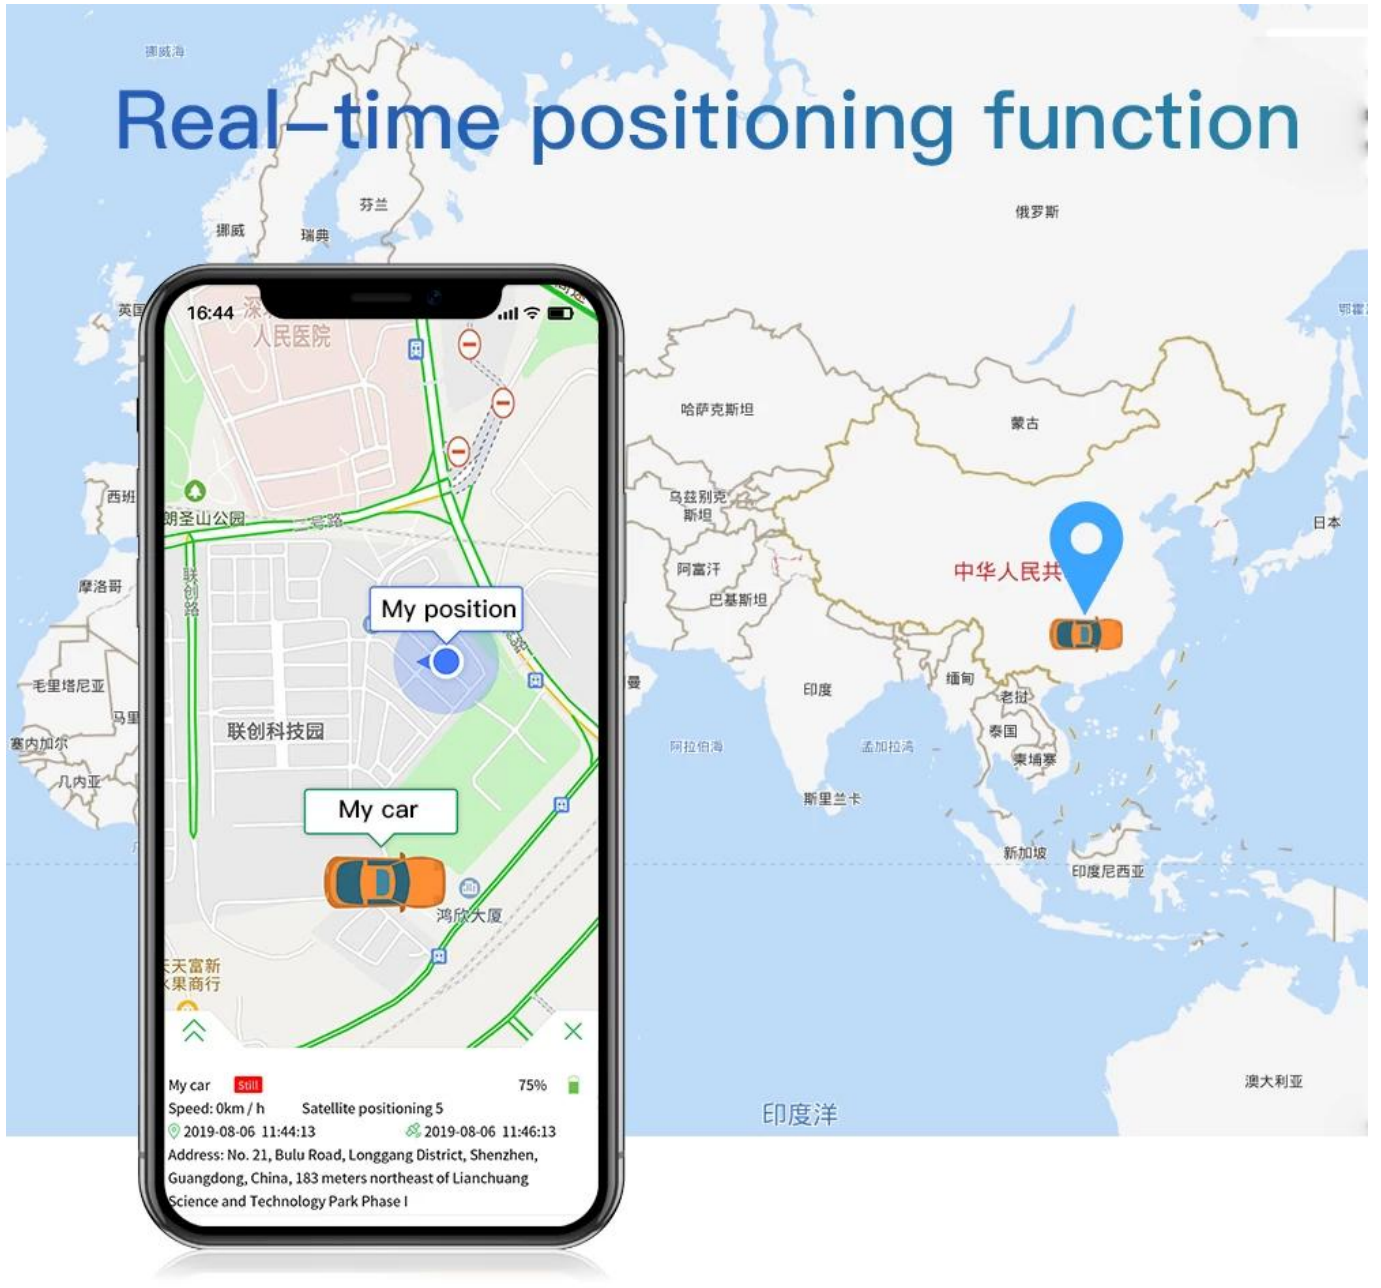

Real-time positioning function