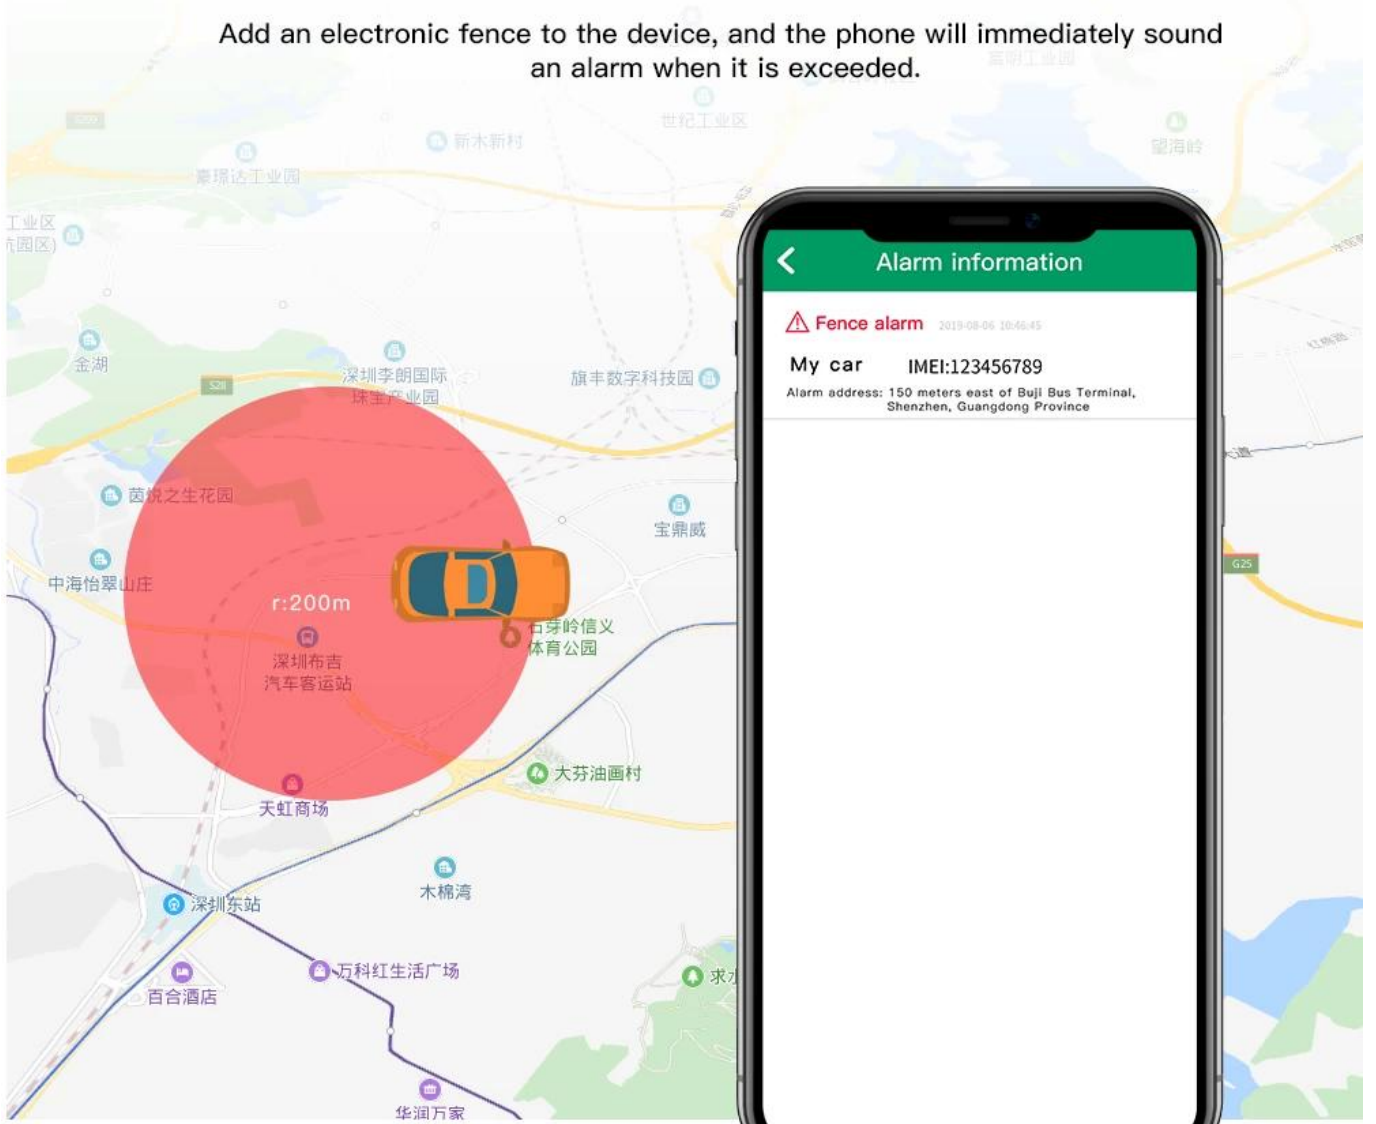

Small size (similar as lighter),
easy to install.

Widely used

KM-02 is a GPS locator specially designed for mortgage, guarantee and leasing companies. The latest upgraded version, compact host, GPS second positioning, precise positioning, installation concealment, anti-tampering, has been widely used in various industries of vehicles.

Remote power off function

The GPS locator is very powerful. It can not only locate the position of the vehicle, but also remotely control the fuel and electric function of the car. It can also vibrate the alarm and monitor the vehicle to achieve uniform management of the vehicle.

Real-time positioning function

Anti-theft alarm

Add an electronic fence to the device, and the phone will immediately sound an alarm when it is exceeded.

Track playback function

Overspeed alarm

When the speed is over, the locator sends an instruction to the bound mobile phone, and the mobile phone emits an alarm sound.