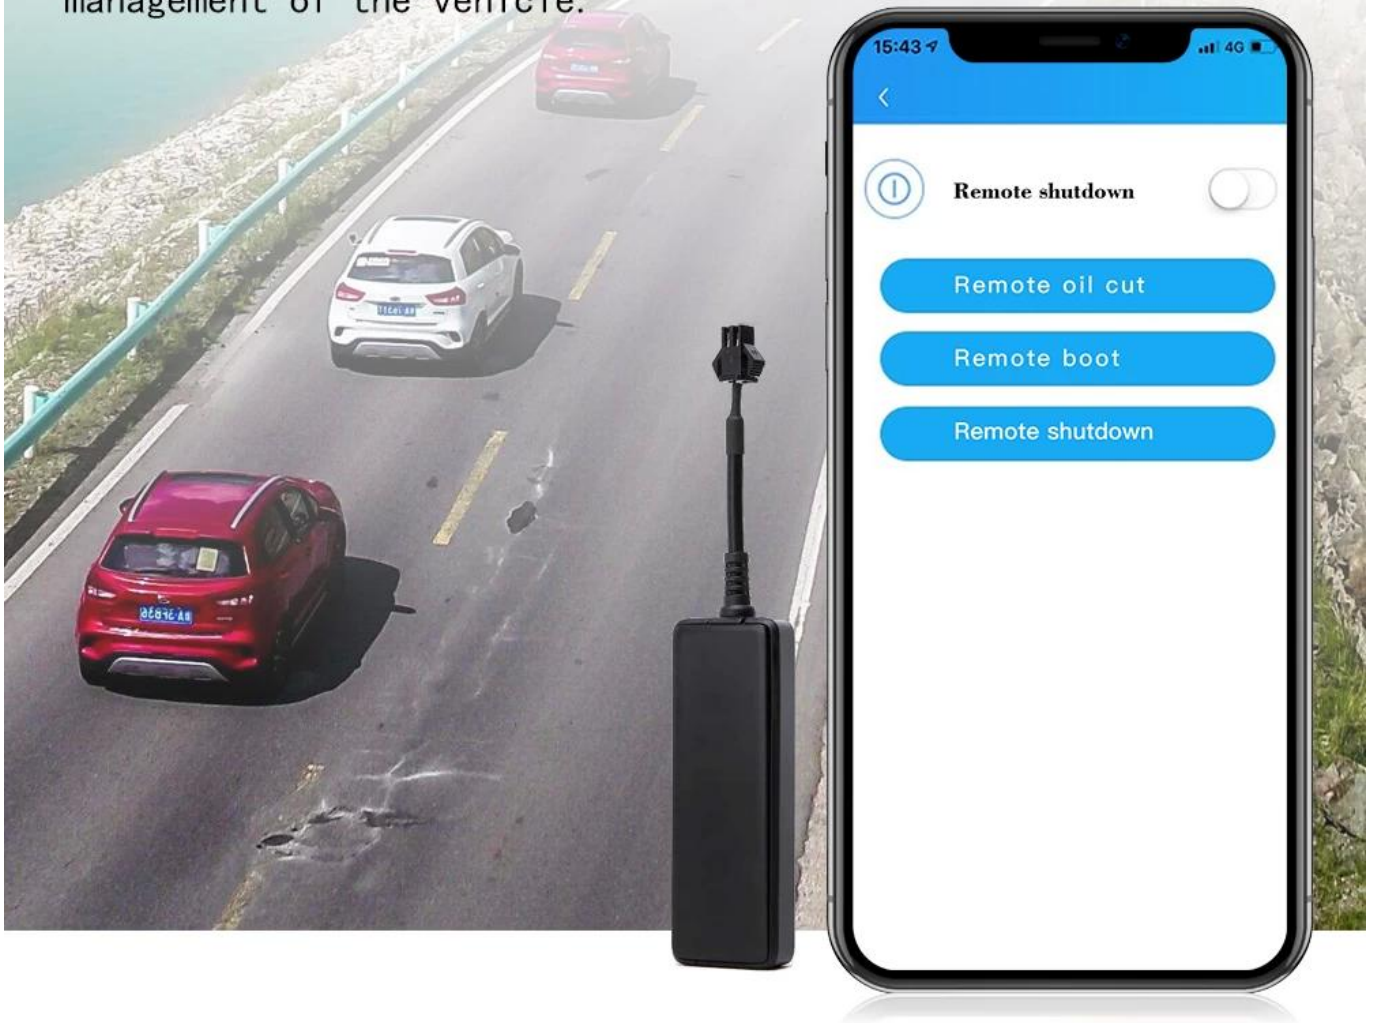

Small size (similar as lighter),
easy to install.

Widely used

KM-02 is a GPS locator specially designed for mortgage, guarantee and leasing companies. The latest upgraded version, compact host, GPS second positioning, precise positioning, installation concealment, anti-tampering, has been widely used in various industries of vehicles.

Remote power off function

The GPS locator is very powerful. It can not only locate the position of the vehicle, but also remotely control the fuel and electric function of the car. It can also vibrate the alarm and monitor the vehicle to achieve uniform management of the vehicle.

Real-time positioning function

Anti-theft alarm

Add an electronic fence to the device, and the phone will immediately sound an alarm when it is exceeded.

Track playback function

Overspeed alarm

When the speed is over, the locator sends an instruction to the bound mobile phone, and the mobile phone emits an alarm sound.