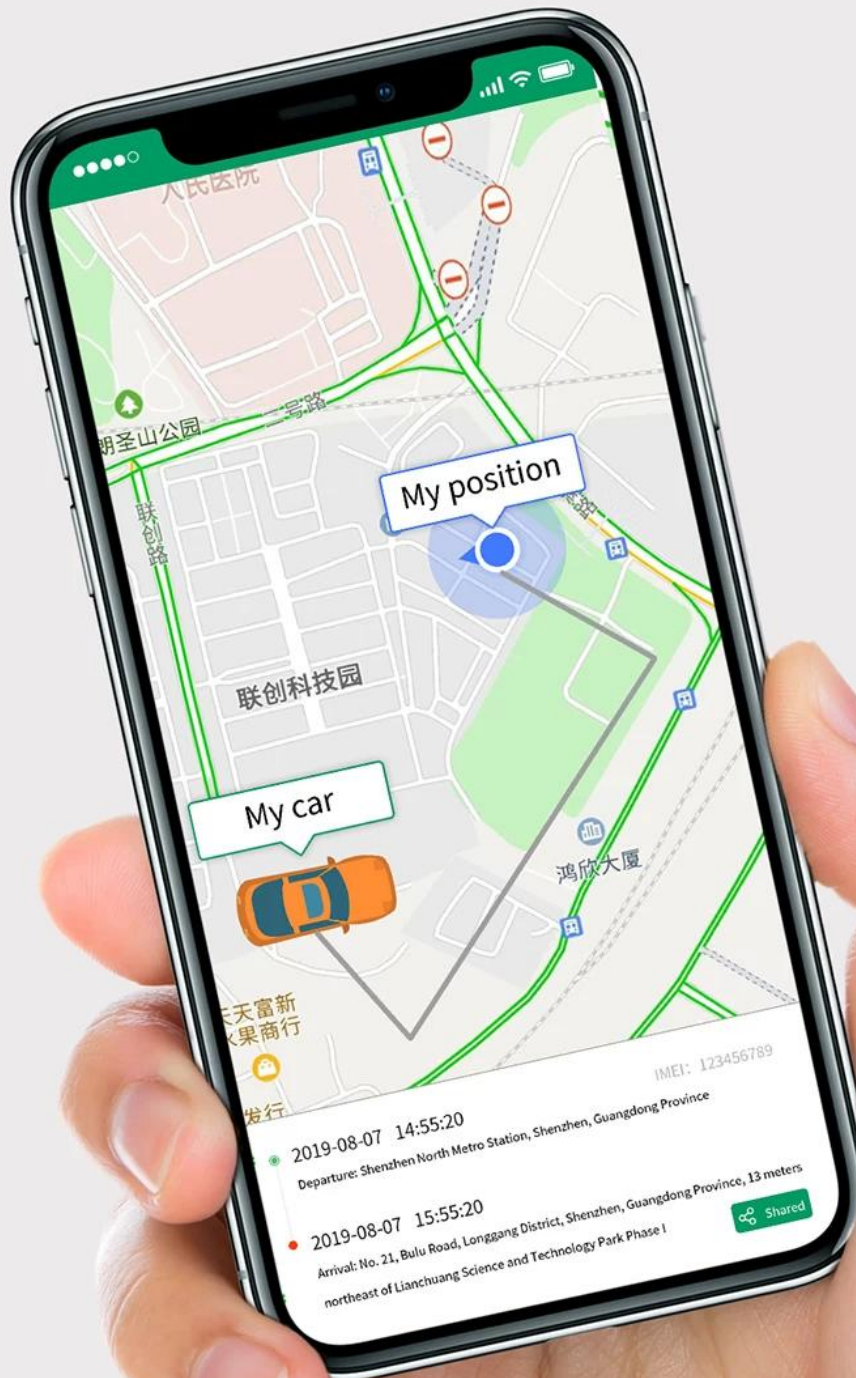

Remote power off function

The GPS locator is very powerful. It can not only locate the position of the vehicle, but also remotely control the fuel and electric function of the car. It can also vibrate the alarm and monitor the vehicle to achieve uniform management of the vehicle.

Real-time positioning function

Anti-theft alarm

Add an electronic fence to the device, and the phone will immediately sound an alarm when it is exceeded.

Track playback function

Overspeed alarm

When the speed is over, the locator sends an instruction to the bound mobile phone, and the mobile phone emits an alarm sound.