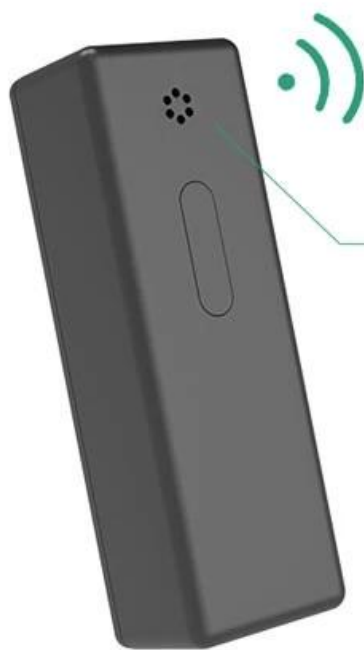

External IoT device Smart 2G 3G 4G GPS IoT Device for Mobility

External **IoT device** is not only a smart device to unlock electric scooters, but also can read vehicle battery information, real-time speed, status, upload to the server.

IOT TECHNOLOGY UPGRADES

4G/BLE
communication

Geo-fence
function

GPS precise
position

IPX7 waterproof
grade

High decibel
buzzer alarm

Postural
detection

OTA remote
upgrade

Easy
installation

20 +

years

HIGH DEFINITION AUDIO

Built-in loudspeaker supporting voice alert, the buzzer will give a prompt sound when unlocking, locking, vibration alarm, vehicle shutdown, remote car search, etc