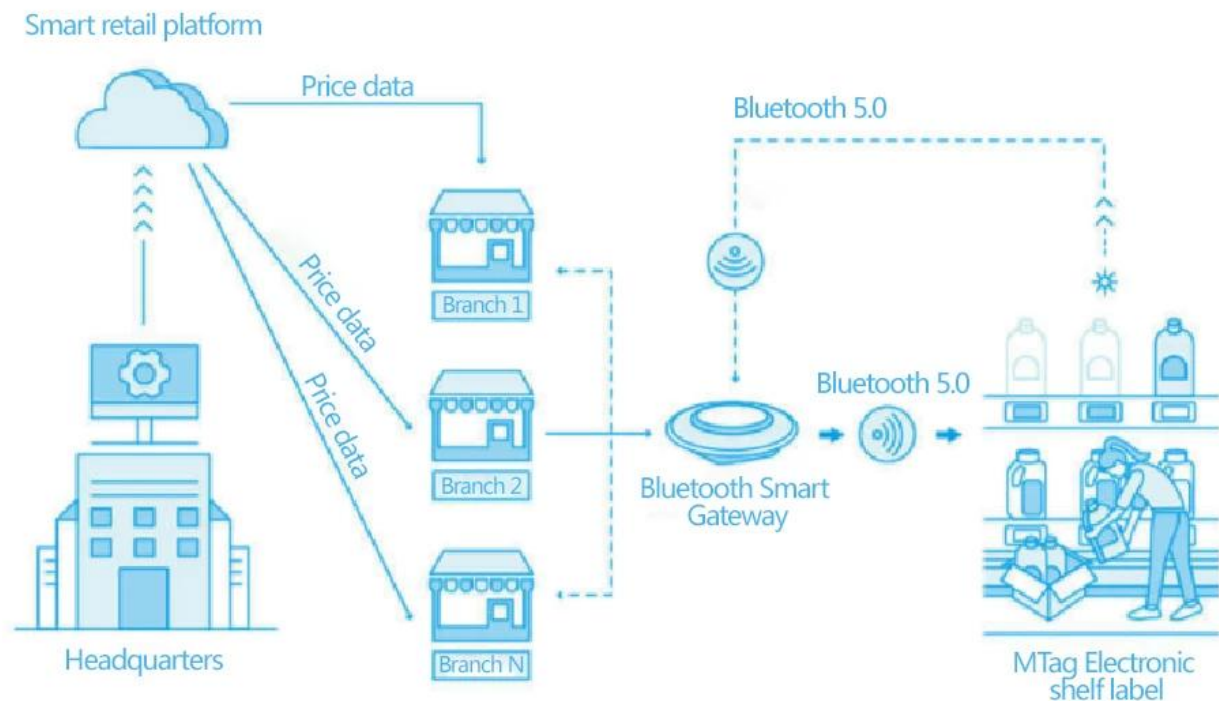

Electronic shelf label

⊗ Support multiple sizes customization ⊗

The image shows a white electronic shelf label with rounded corners, mounted on a blue background. The label displays the following information:

OMNI electronic price tag system

The headquarters controls the on-screen display content (item price information) of electronic price tags in each store through the smart retail platform OMNI (cloud), and receives store data feedback

Electronic shelf label system works

01

Bluetooth Smart Gateway

It is omni's self-developed ESL electronic price tag control center

Scans 1,000 management devices simultaneously per second

02

OMNI Smart retail platform

OMNI's self-developed cloud platform dedicated to smart new retail

Manage all Bluetooth smart gateways and electronic price tags in the cloud; can connect and manage multiple offline stores

Bluetooth 5.0 transmission, fast refresh speed