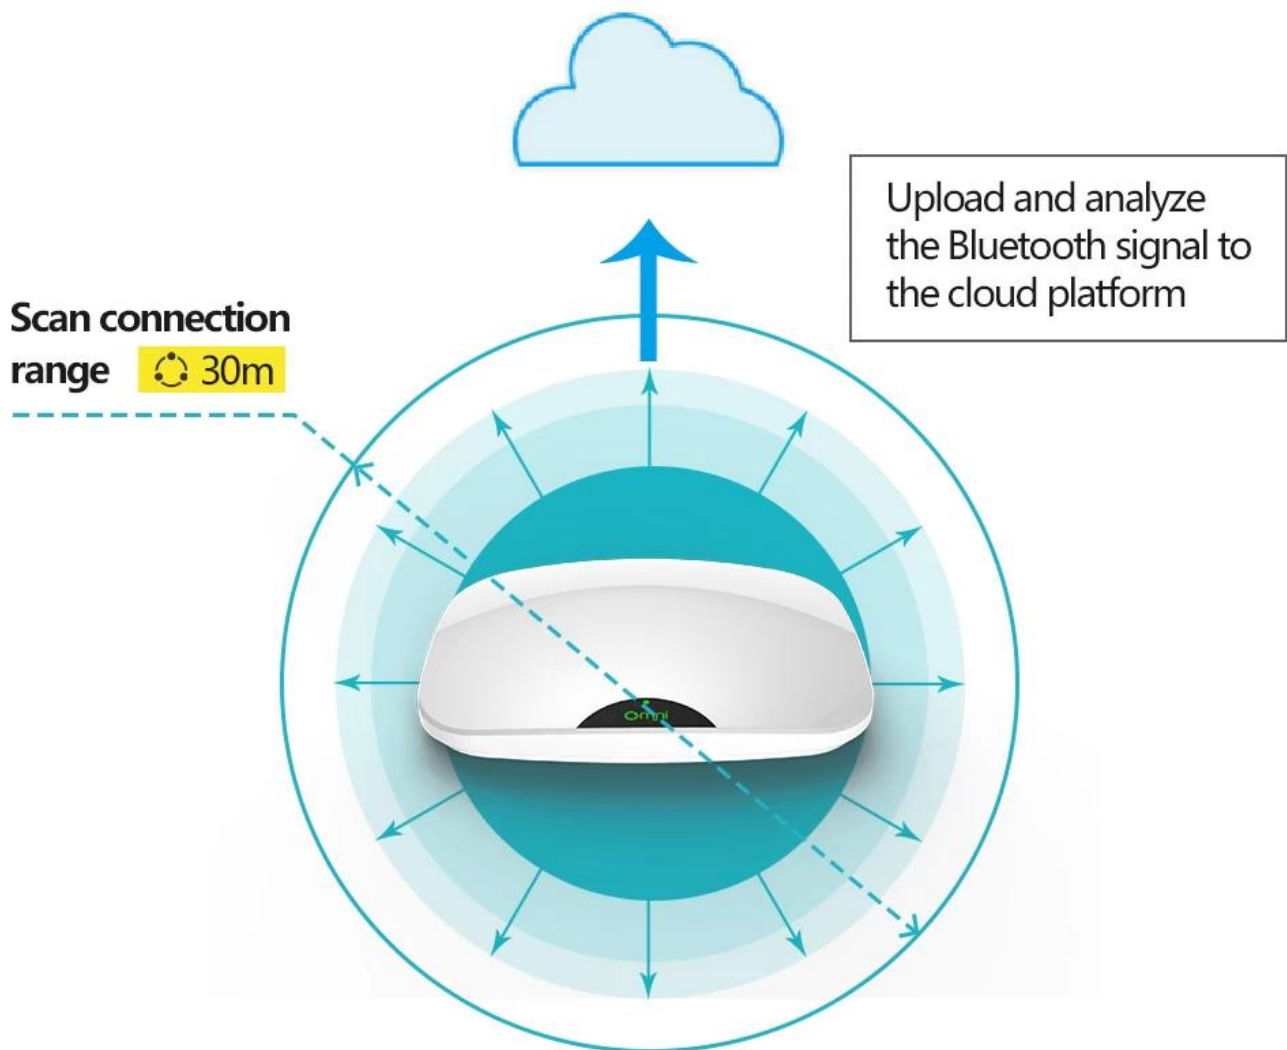

Electronic shelf label

⊗ Support multiple sizes customization ⊗

The image shows a white electronic shelf label with rounded corners, mounted on a blue background. The label displays the following information:

OMNI electronic price tag system

The headquarters controls the on-screen display content (item price information) of electronic price tags in each store through the smart retail platform OMNI (cloud), and receives store data feedback

Electronic shelf label system works

01

Bluetooth Smart Gateway

It is omni's self-developed ESL electronic price tag control center

Scans 1,000 management devices simultaneously per second

02

OMNI Smart retail platform