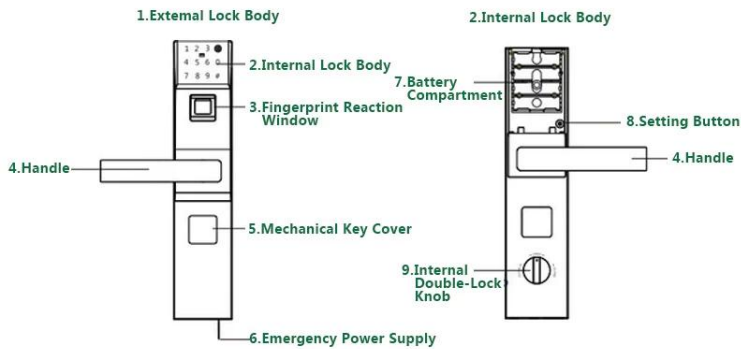

 **FINGERPRINT PASSWORD  
DIGITAL DOOR LOCK**

1. Hotel sensor card password series and Fingerprint-password series. Choused freely as per customer' s requirement.  
 2. Work with smart home perfectly. Use zigbee, 485 protocol, on/off and so on.

3. Can open from different direction, left, right, inside, outside.  
 4. Can exchanged with traditional lock body directly.

**UNLOCK WAYS**

Standard Unlock ways:Fingerprint+ Password+ ID Card /Card-Mobile Card+ Keys

Extra unlock ways:APP+ Remote Control+ Network

**5A DIAMOND LEVEL TOUCHING PANEL**  
 Scratch Resistance  
 Soiling Resistance  
 Compression Resistance

**ALL HARDWARE CONFIGURATION IS THE BEST**

Original Chip  
 +Swisse FPC  
 +Blue Ray