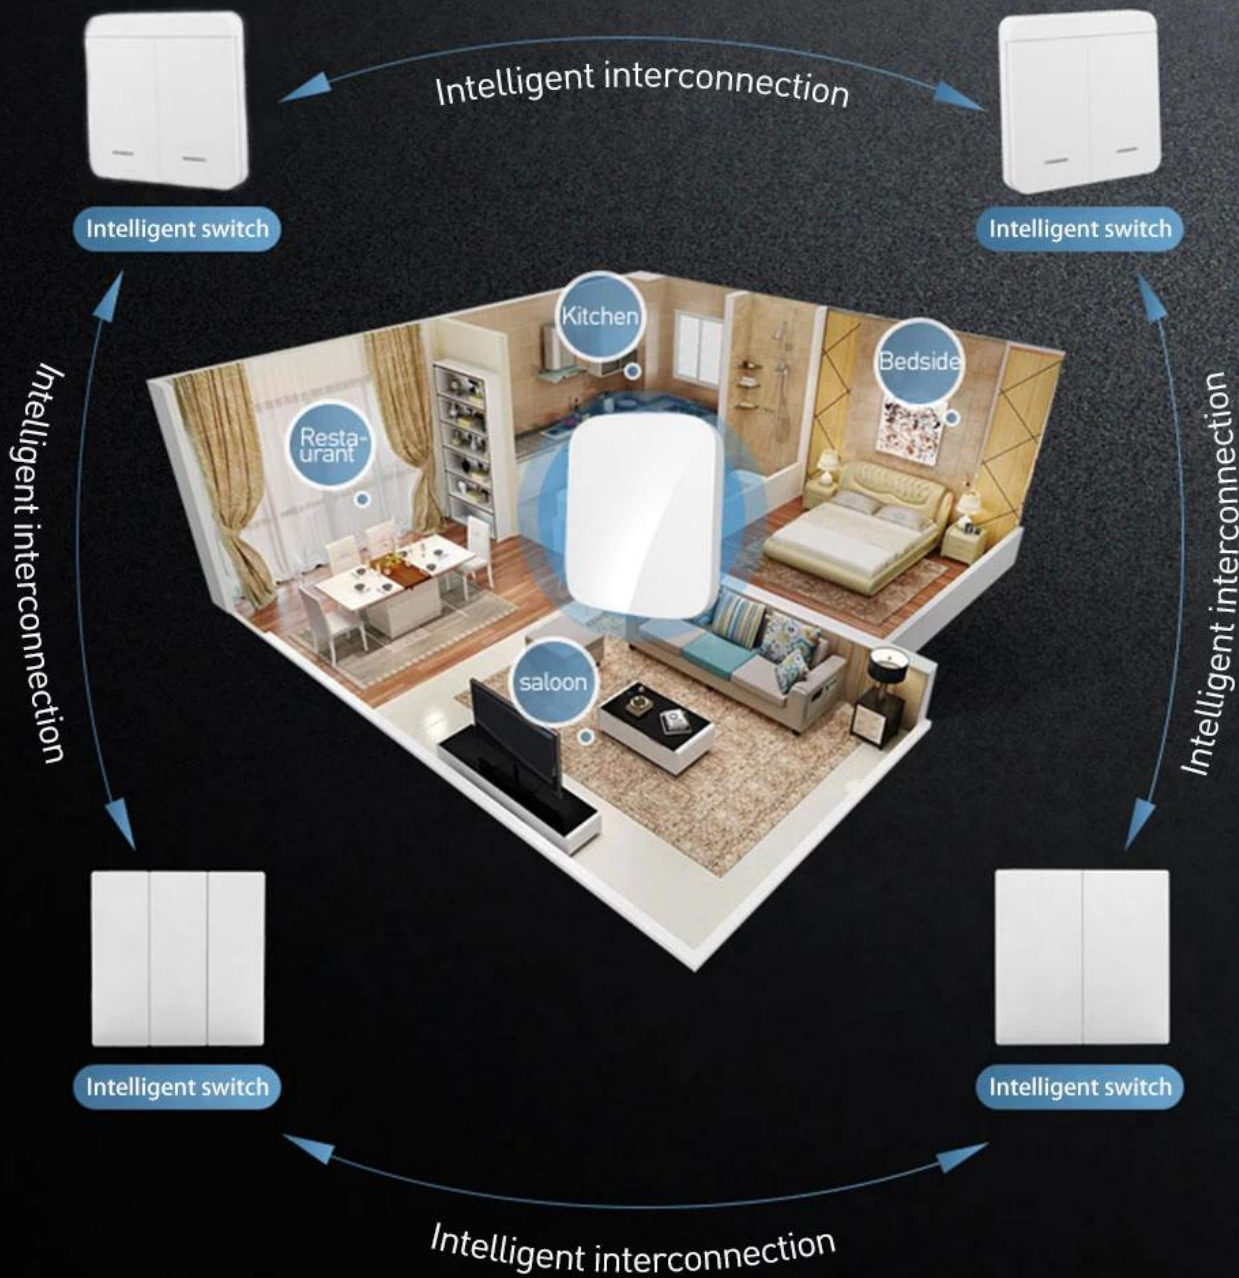

Good life starts with ZigBee

Product parameters

switch type	There must be a zero line at the WiFi direct connection switch
Panel form	Capacitive touch and blue indicator
weight	170g
control mode	App remote control, local touch control AI intelligent speaker control
Shell material	PC flame retardant material
input voltage	100Vac~240Vac
ZigBee networking	Self contained gateway

Change the switch to be intelligent in seconds

Installation and wiring are the same as traditional switches

Equipment linkage of the whole family

Omni app direct connection

Dress up your home

Body induction

Touch switch

LED backlight

Time switch

Voice control

APP control

Scenario mode

Group control mode

Complete solution customization

No wiring between switches, WiFi interworking, saving decoration cost

More intimate operation

Compatible with existing usage habits

Press the key to turn on or off the light controlled by the original switch