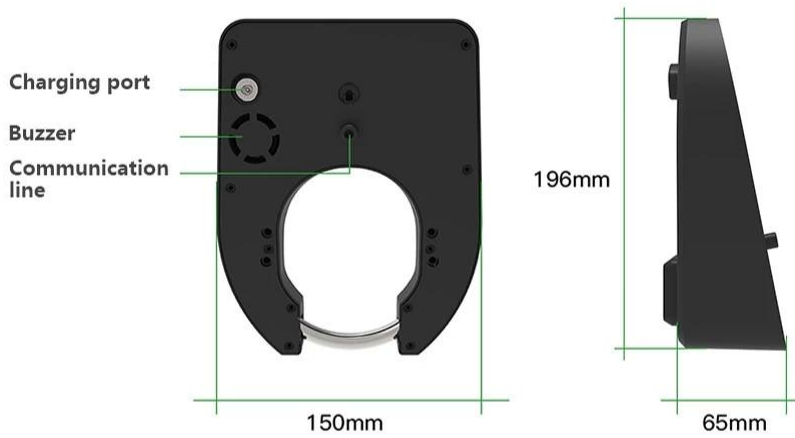

SMART LOCK

TWO CHARGING METHODS, SOLVE THE BATTERY LIFE PROBLEM

Support solar panel charging, DC head charging, improve battery life and emergency charging

Plus de détails et de paramètres des antivols de vélo intelligents

SMART LOCK

APPEARANCE AND SIZE

THE MAIN PARAMETERS

Communication method	2G/4G/BLE
Multiple targeting	GPS/Glonass/BDS
Upgrade method	OTA&BLE
Built-in battery	8000mAh
Steel ring diameter	8mm
Waterproof level	IPX6
Shell material	Aluminum alloy shell