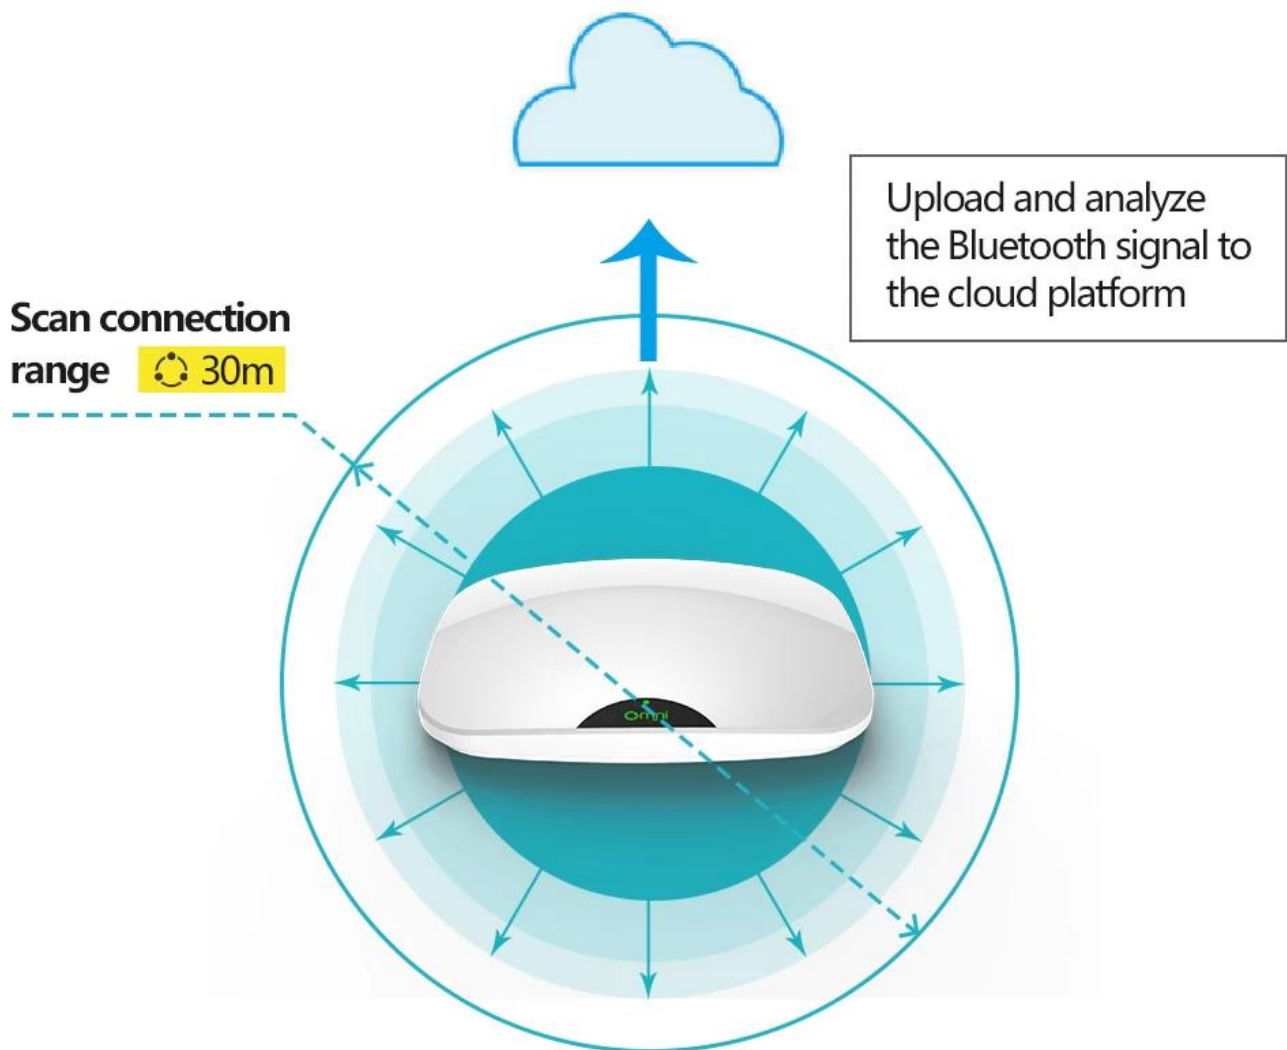

Electronic shelf label

⊕ Support multiple sizes customization ⊕

The image shows a white electronic shelf label with rounded corners, mounted on a blue background. The label displays the following information:

OMNI electronic price tag system

The headquarters controls the on-screen display content (item price information) of electronic price tags in each store through the smart retail platform OMNI (cloud), and receives store data feedback

Electronic shelf label system works

01

Bluetooth Smart Gateway

It is omni's self-developed ESL electronic price tag control center

Scans 1,000 management devices simultaneously per second

02

OMNI Smart retail platform