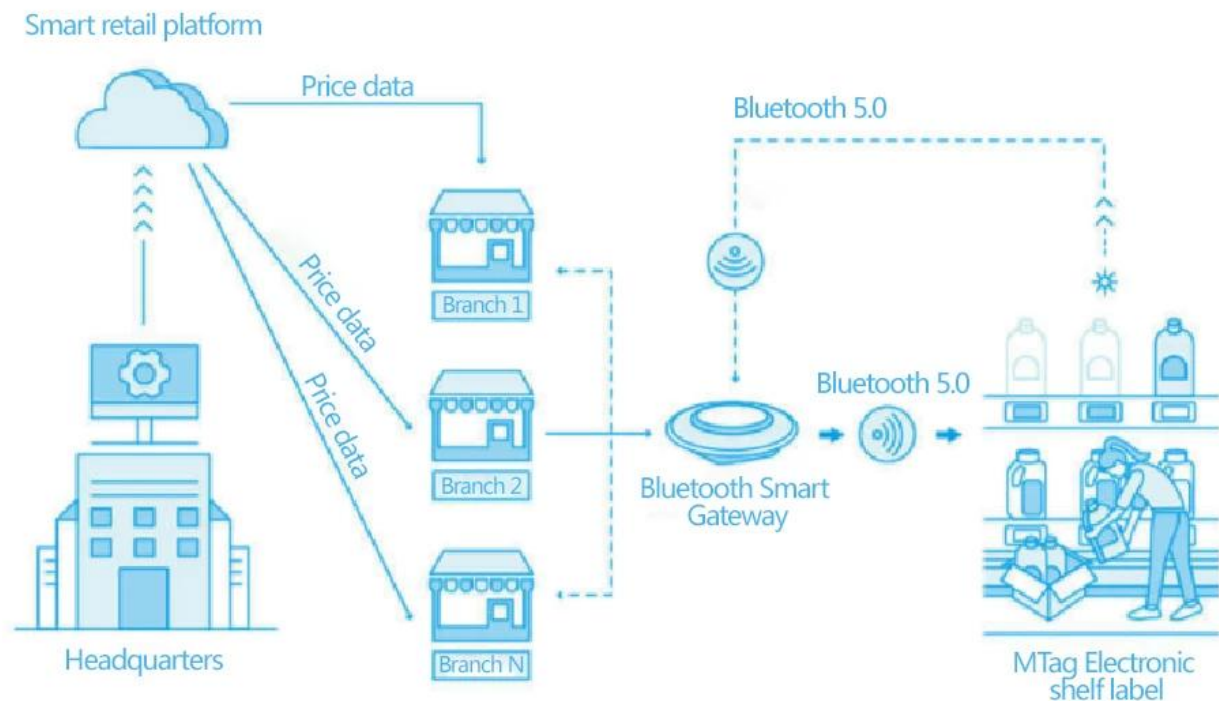

Electronic shelf label

⊕ Support multiple sizes customization ⊕

The image shows a white electronic shelf label with rounded corners, mounted on a blue background. The label displays the following information:

OMNI electronic price tag system

The headquarters controls the on-screen display content (item price information) of electronic price tags in each store through the smart retail platform OMNI (cloud), and receives store data feedback

Electronic shelf label system works

01

Bluetooth Smart Gateway

It is omni's self-developed ESL electronic price tag control center

Scans 1,000 management devices simultaneously per second

02

OMNI Smart retail platform

Application area

Food fresh industry

Department store
retail industry

3C electronics
industry

Clothing, footwear
and hat industry

Beauty skin care
industry

Pharmaceutical and
medical industry

Partial parameter display