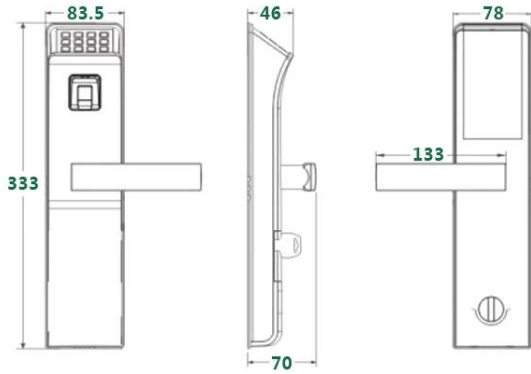

 **FINGERPRINT PASSWORD
DIGITAL DOOR LOCK**

1. Hotel sensor card password series and Fingerprint-password series. Choused freely as per customer' s requirement.
 2. Work with smart home perfectly. Use zigbee, 485 protocol, on/off and so on.

3. Can open from different direction, left, right, inside, outside.
 4. Can exchanged with traditional lock body directly.

UNLOCK WAYS

Standard Unlock ways: Fingerprint + Password + ID Card / Card + Mobile Card + Keys