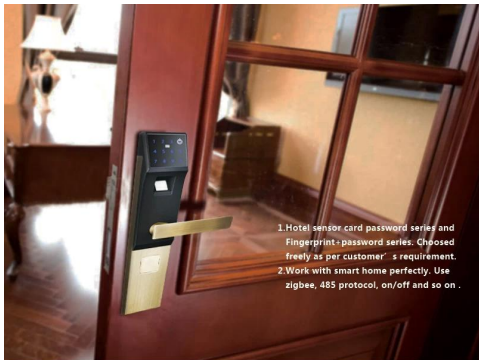

UNLOCK WAYS

Standard Unlock ways: Fingerprint + Password + ID Card / Card + Mobile Card + Keys

5A DIAMOND LEVEL TOUCHING PANEL

ALL HARDWARE CONFIGURATION IS THE BEST

Original Chip
+Swisse FPC
+Blue Ray