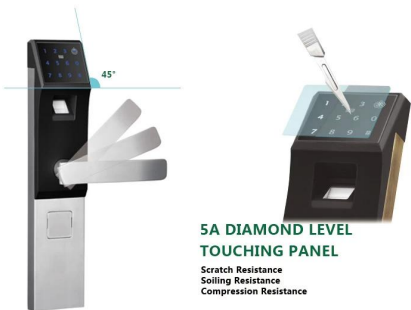

UNLOCK WAYS

Standard Unlock ways: Fingerprint + Password + ID Card / Card + Mobile Card + Keys