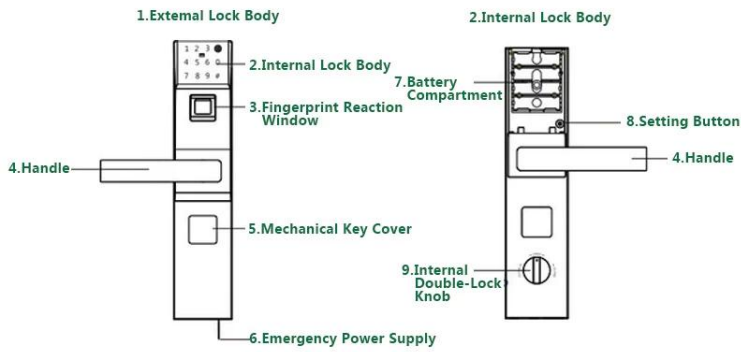

 **FINGERPRINT PASSWORD
DIGITAL DOOR LOCK**

1. Hotel sensor card password series and Fingerprint-password series. Choused freely as per customer' s requirement.
 2. Work with smart home perfectly. Use zigbee, 485 protocol, on/off and so on.

3. Can open from different direction, left, right, inside, outside.
 4. Can exchanged with traditional lock body directly.

UNLOCK WAYS

Standard Unlock ways: Fingerprint + Password + ID Card / Card + Mobile Card + Keys

Extra unlock ways: APP + Remote Control + Network

5A DIAMOND LEVEL TOUCHING PANEL

Scratch Resistance
 Soiling Resistance
 Compression Resistance

ALL HARDWARE CONFIGURATION IS THE BEST

Original Chip
 +Swisse FPC
 +Blue Ray