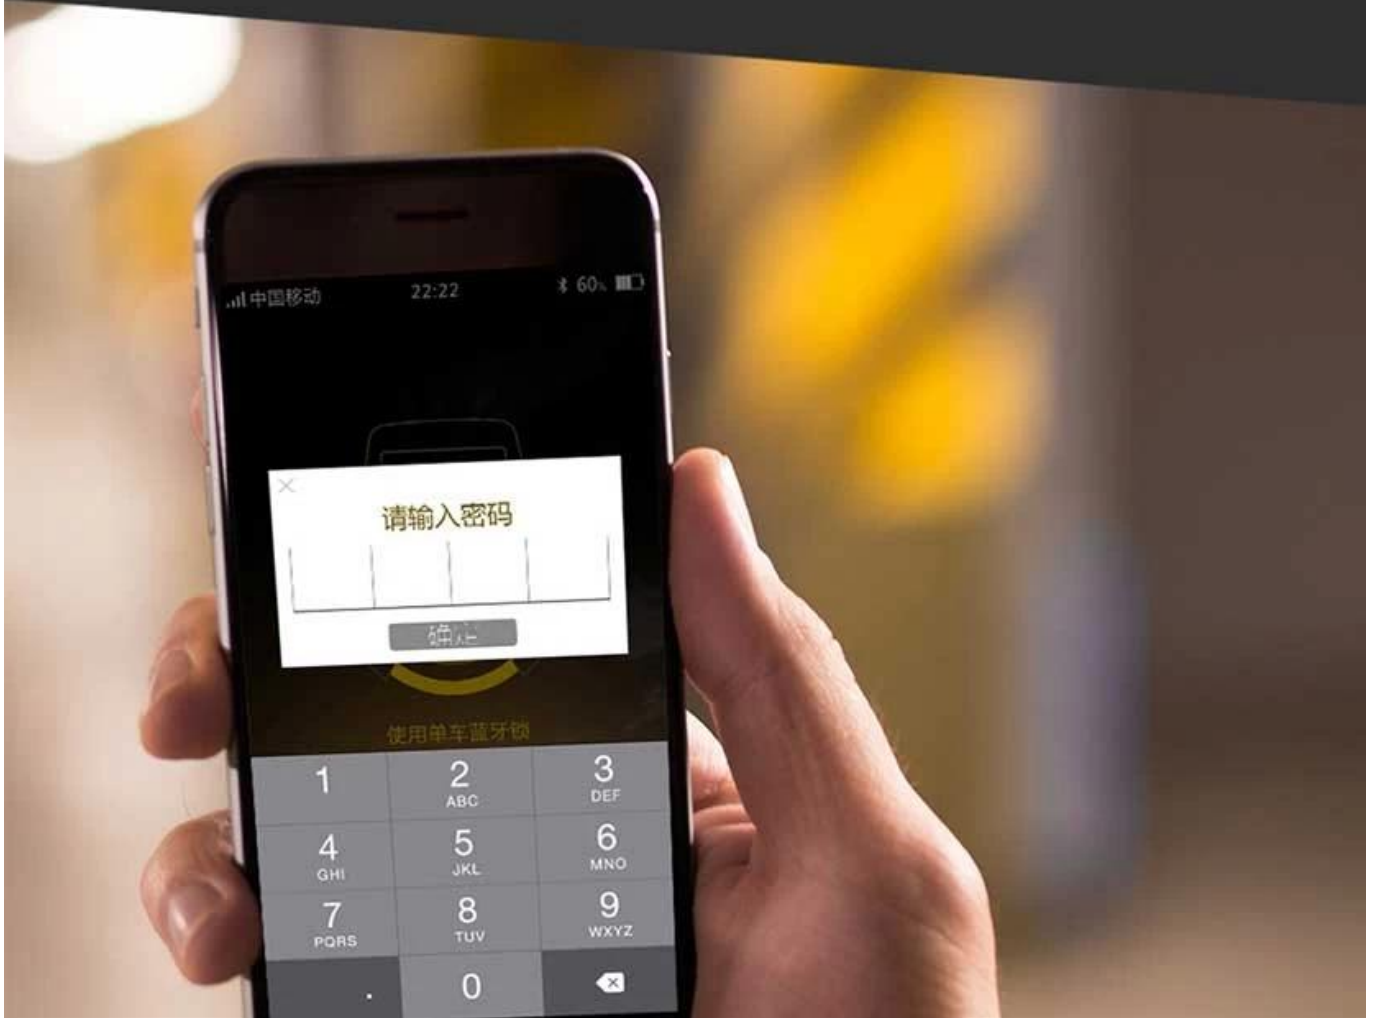

BLUETOOTH & APPLICATION

AUTOMATIC ALARM

WHEN THREATENED

PIN CODE

IMPROVE SAFETY PERFORMANCE

SHARE WITH FRIENDS

SHARING RIDES

5