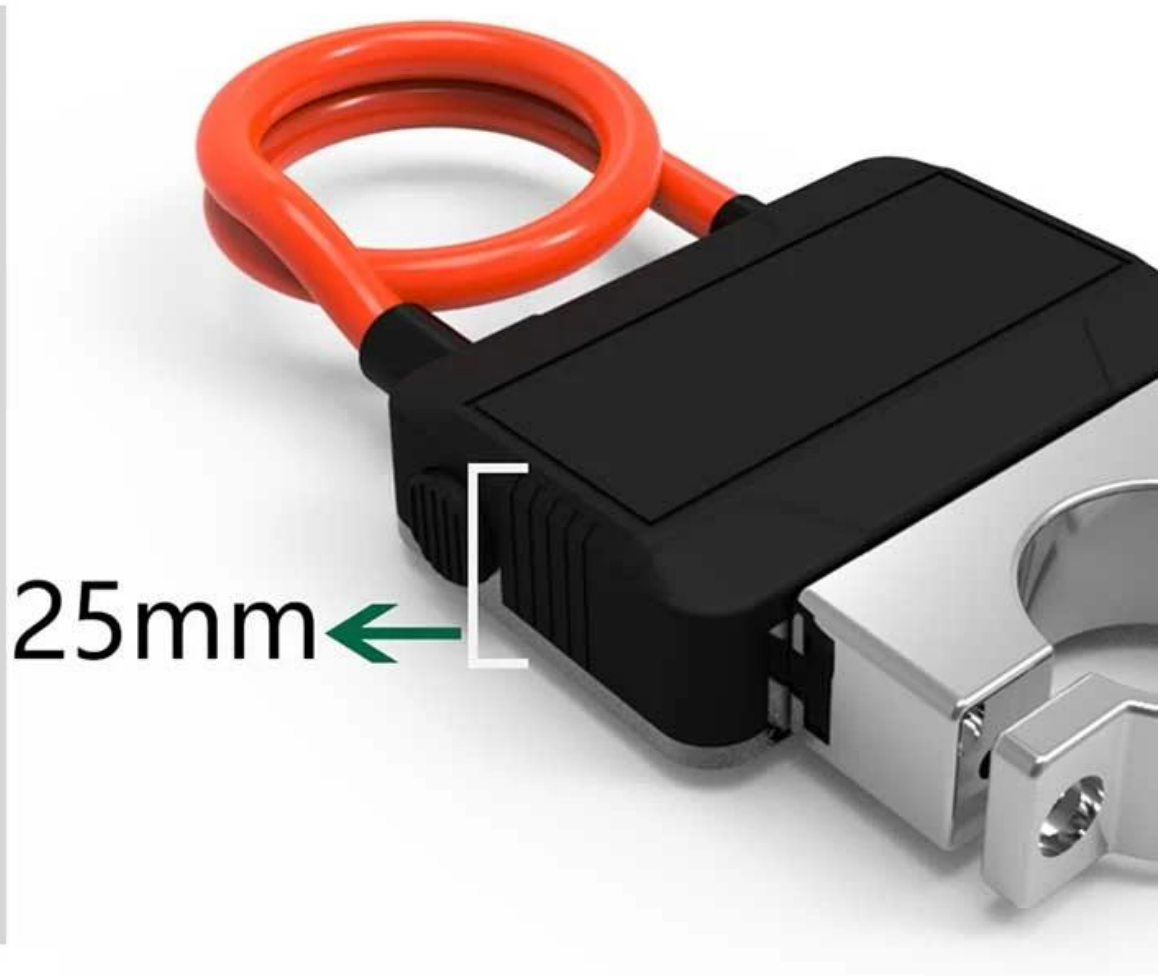

SOLAR ENERGY

ENVIRONMENTAL PROTECTION

PRODUCT DISPLAY

IP66

PRODUCT PARAMETER

STANDBY TIME	180DAY
BATTERY	3.7V/700MAH
SOLAR PANELS	6VDC/20MA
CHARGING CURRENT	DC5V/1A
CHARGING TIME	2 ~ 3HOUR
WATERPROOF GRADE	IP66
NET WEIGHT	350G
OUTER SIZE	99X85X25MM
AMBIENT TEMPERATURE	-20°C ~ 60°C