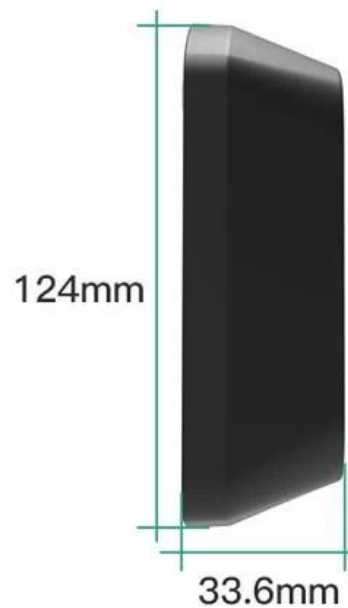

# LOCATION AND DIMENSION

For rental&shared bike e-bikes

On seat stays above rear bicycle tire

IoT-QR locking and unlocking system