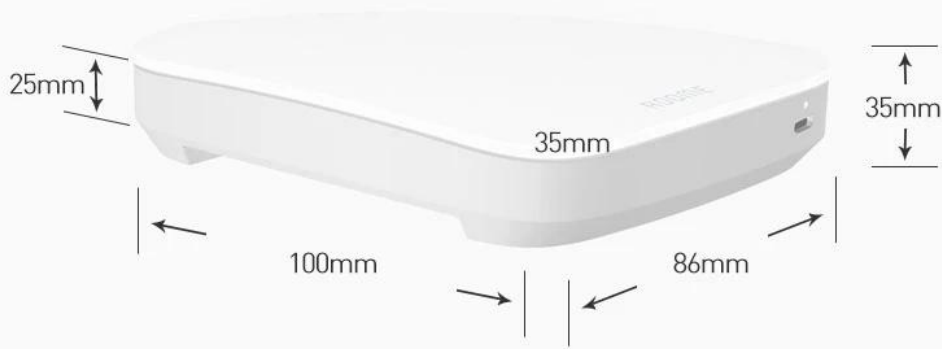

Good life starts with ZigBee

Product parameters

switch type	There must be a zero line at the WiFi direct connection switch
Panel form	Capacitive touch and blue indicator
weight	170g
control mode	App remote control, local touch control AI intelligent speaker control
Shell material	PC flame retardant material
input voltage	100Vac~240Vac
ZigBee networking	Self contained gateway