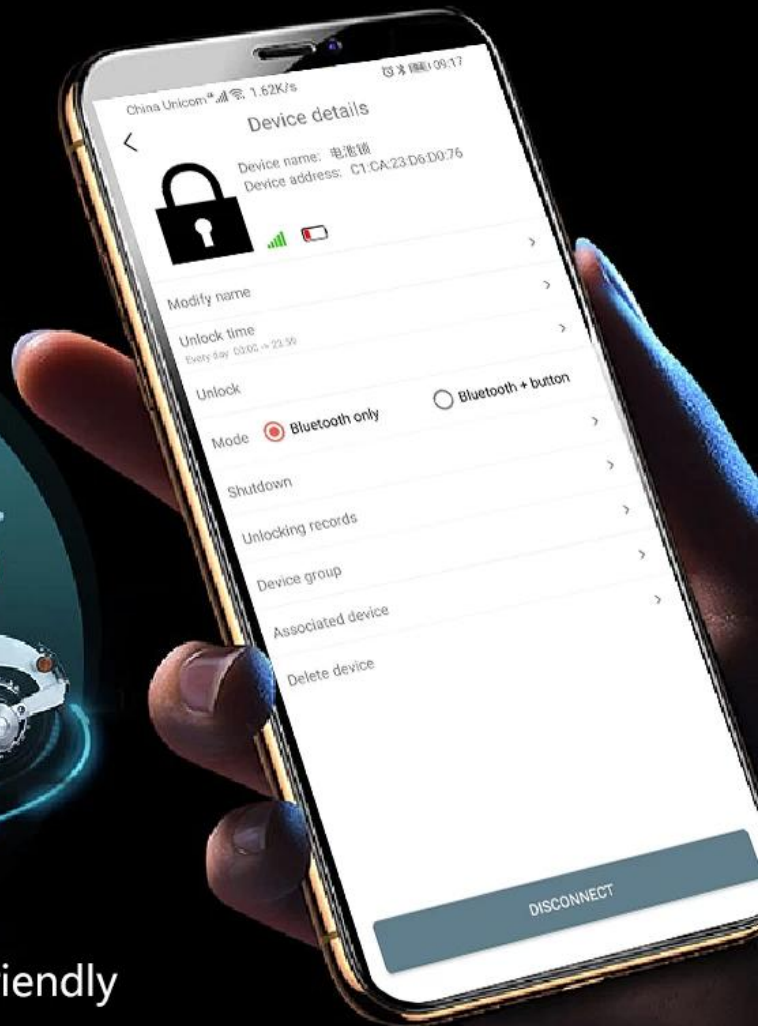

## BATTERY LOCK

-keyless unlock-

# ULTRA-LOW POWER CONSUMPTION

standby current just 50 $\mu$ A

more energy-saving  
more environmentally friendly

BATTERY LOCK

-keyless unlock-

# WATERPROOF IPX6

waterproof grade IPX6, dustproof and wear-resistant

After 10000+ tests

BATTERY LOCK

-keyless unlock-