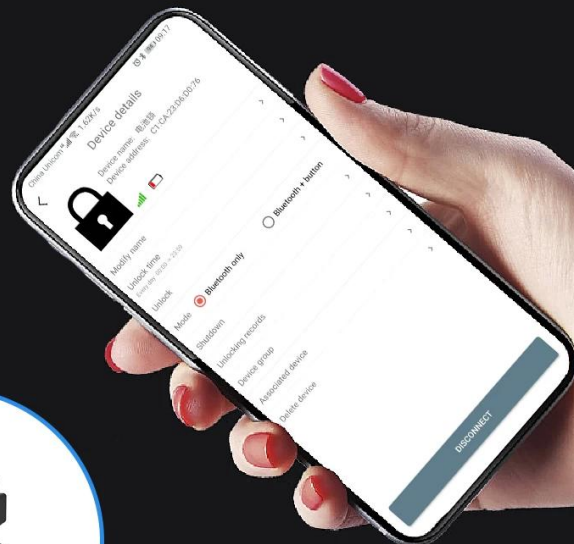

N E W B L A C K T E C H N O L O G Y

BRAND NEW BLACK TECHNOLOGY

BATTERY LOCK

-keyless unlock-

ONE-KEY UNLOCKING VIA MOBILE APP