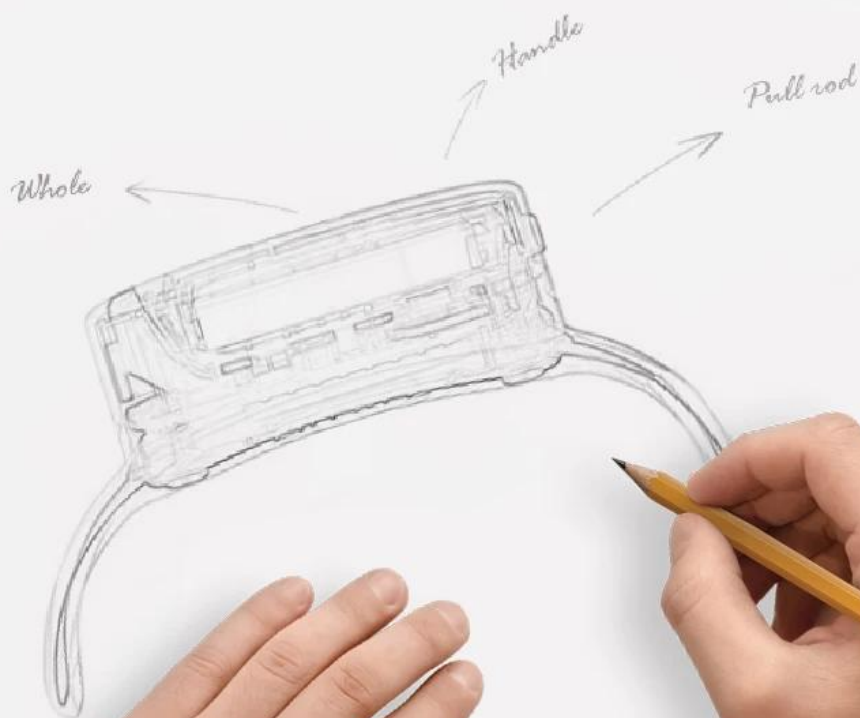

FULL TIME BODYGUARD

intelligent pet tracker

Full system solution provider

Don't worry about pet loss or
accidental injury

Security and
intelligence pet tracker

REAL TIME
POSITIONING

Does not harm hair
and has strong air permeability.

It is not
easy to stick wool.

SMART TRACKER FOR PETS

Pet's full-time bodyguard

TRACKER

Where are 90% going

Tens of millions of pets are lost or stolen every year around the world, only 10% of which are recovered by owners

SMART COLLAR

Autonomous design

A pet intelligent collar independently developed and designed by OMNI intelligent

SMART POSITIONING

GPS positioning

GPS precise positioning, and can set a safe distance, pet out of bounds, alarm alert

More accurate
positioning

Faster
processing

More stable
platform

MONITORING AROUND

PA composite

Composite material, wear resistance 3 times more than conventional PET ring, good air permeability, sliding clasp, adjustable according to pet