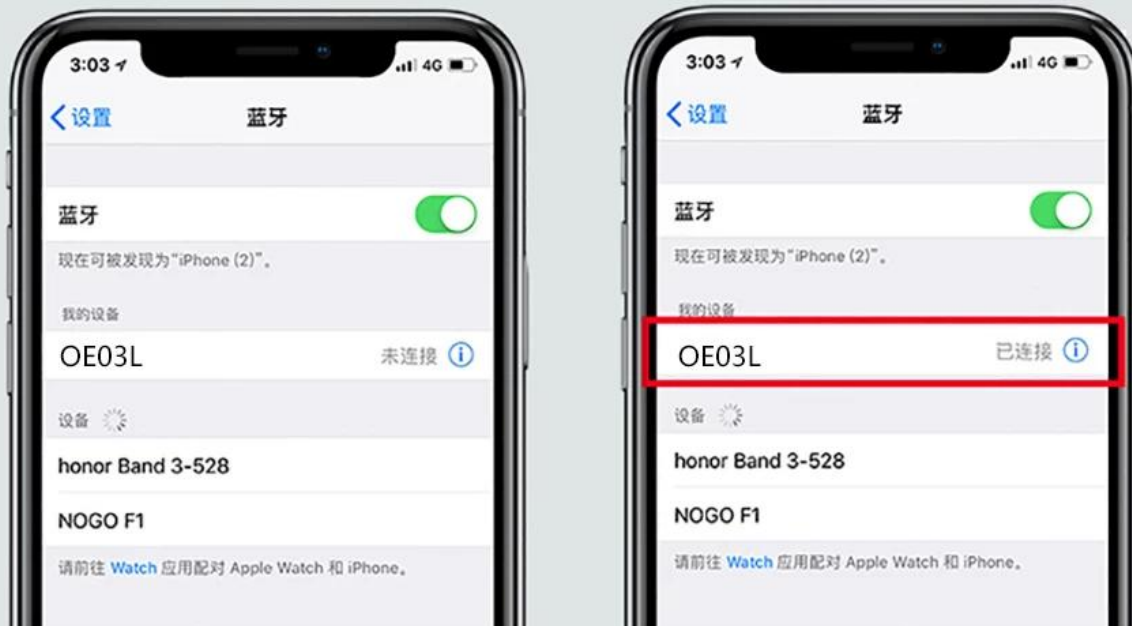

PRODUCT PAIRING

DETAILED STEPS

First step : Open the charging box and take out the man-machine. The headset will turn on automatically with a beep sound and the left and right headsets will automatically pair

Second step : Turn on Bluetooth on your phone, search for Bluetooth device "OE03L", and connect for the first time
Manual operation required, 4 beeps will sound after successful connection
Turn on Bluetooth on your phone, search for Bluetooth device "OE03L", and connect for the first time
Manual operation required, 4 beeps will sound after successful connection

3 minutes without power on,
it will automatically shut down

OE03L