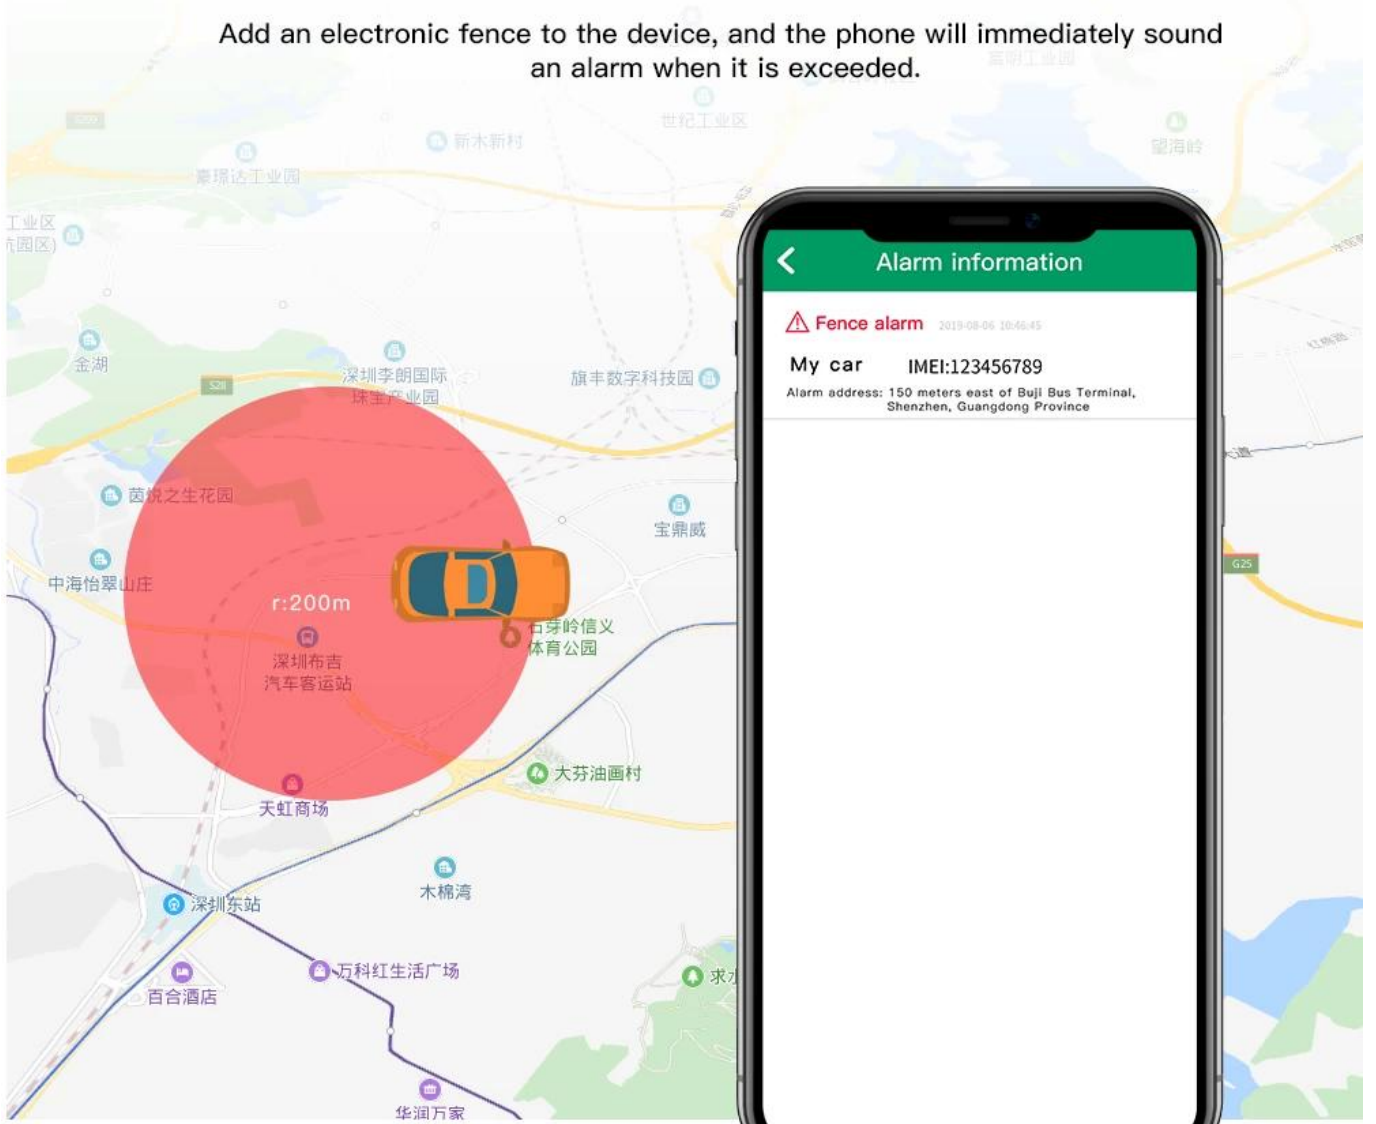

Anti-theft alarm

Add an electronic fence to the device, and the phone will immediately sound an alarm when it is exceeded.