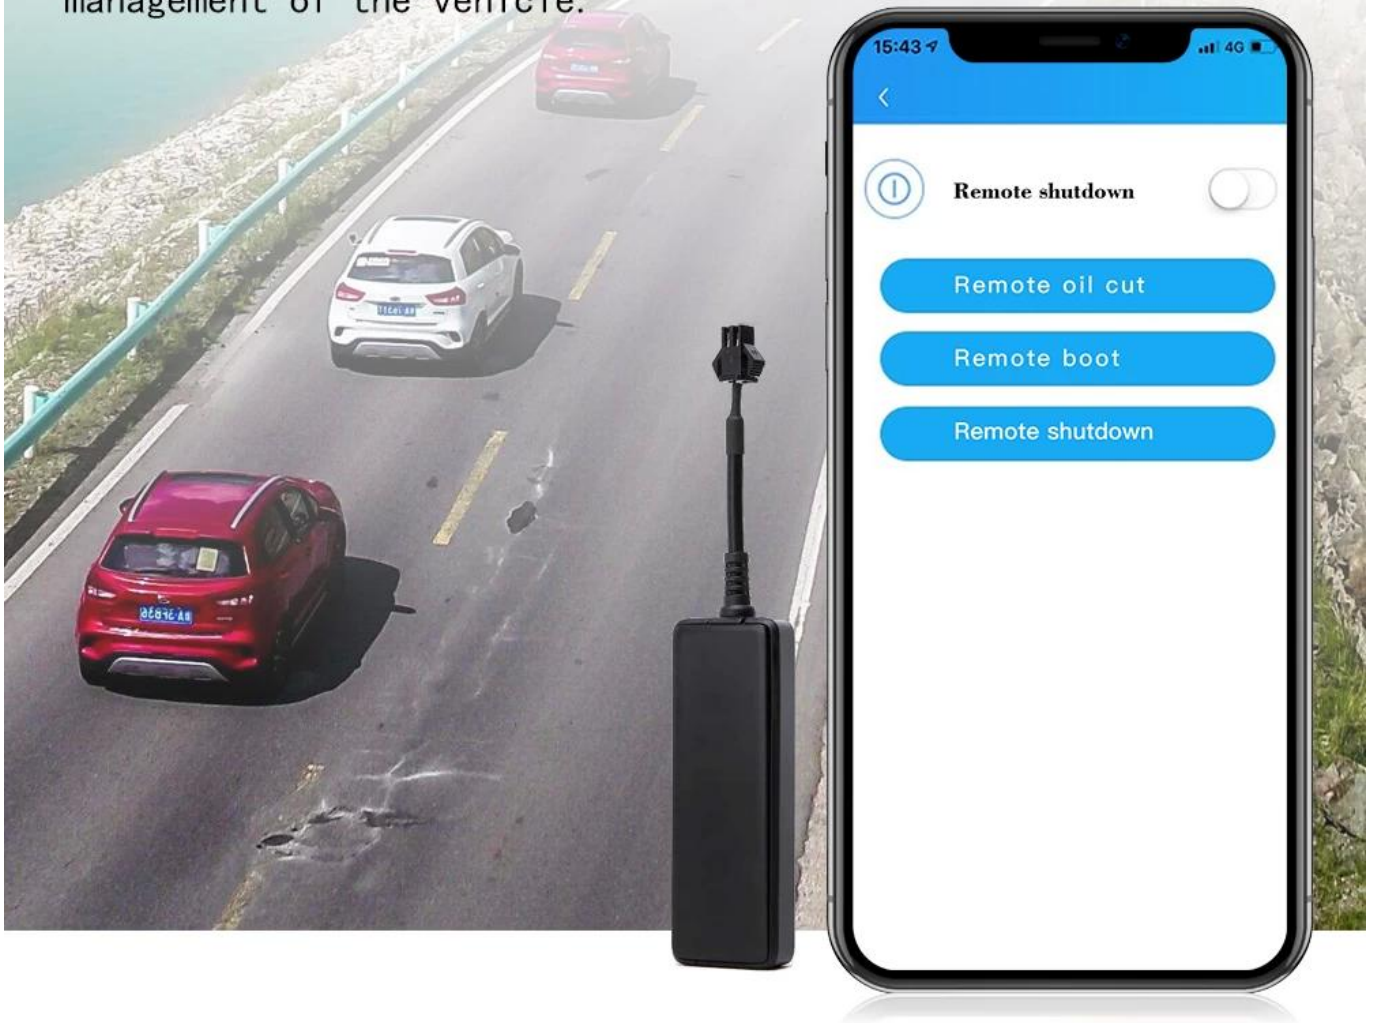

Small size (similar as lighter),
easy to install.

Widely used

KM-02 is a GPS locator specially designed for mortgage, guarantee and leasing companies. The latest upgraded version, compact host, GPS second positioning, precise positioning, installation concealment, anti-tampering, has been widely used in various industries of vehicles.

Remote power off function

The GPS locator is very powerful. It can not only locate the position of the vehicle, but also remotely control the fuel and electric function of the car. It can also vibrate the alarm and monitor the vehicle to achieve uniform management of the vehicle.