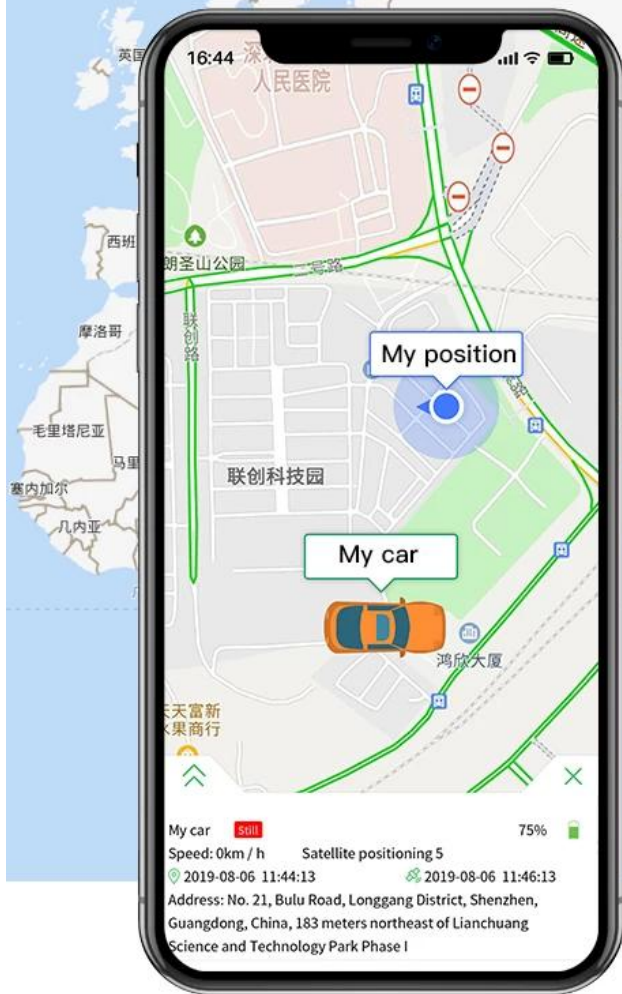

Small size (similar as lighter),
easy to install.

Widely used

KM-02 is a GPS locator specially designed for mortgage, guarantee and leasing companies. The latest upgraded version, compact host, GPS second positioning, precise positioning, installation concealment, anti-tampering, has been widely used in various industries of vehicles.

Remote power off function

The GPS locator is very powerful. It can not only locate the position of the vehicle, but also remotely control the fuel and electric function of the car. It can also vibrate the alarm and monitor the vehicle to achieve uniform management of the vehicle.

Real-time positioning function

My car 50% 75%
Speed: 0km/h Satellite positioning 5
2019-08-06 11:44:13 2019-08-06 11:46:13
Address: No. 21, Bulu Road, Longgang District, Shenzhen, Guangdong, China, 183 meters northeast of Lianchuang Science and Technology Park Phase I