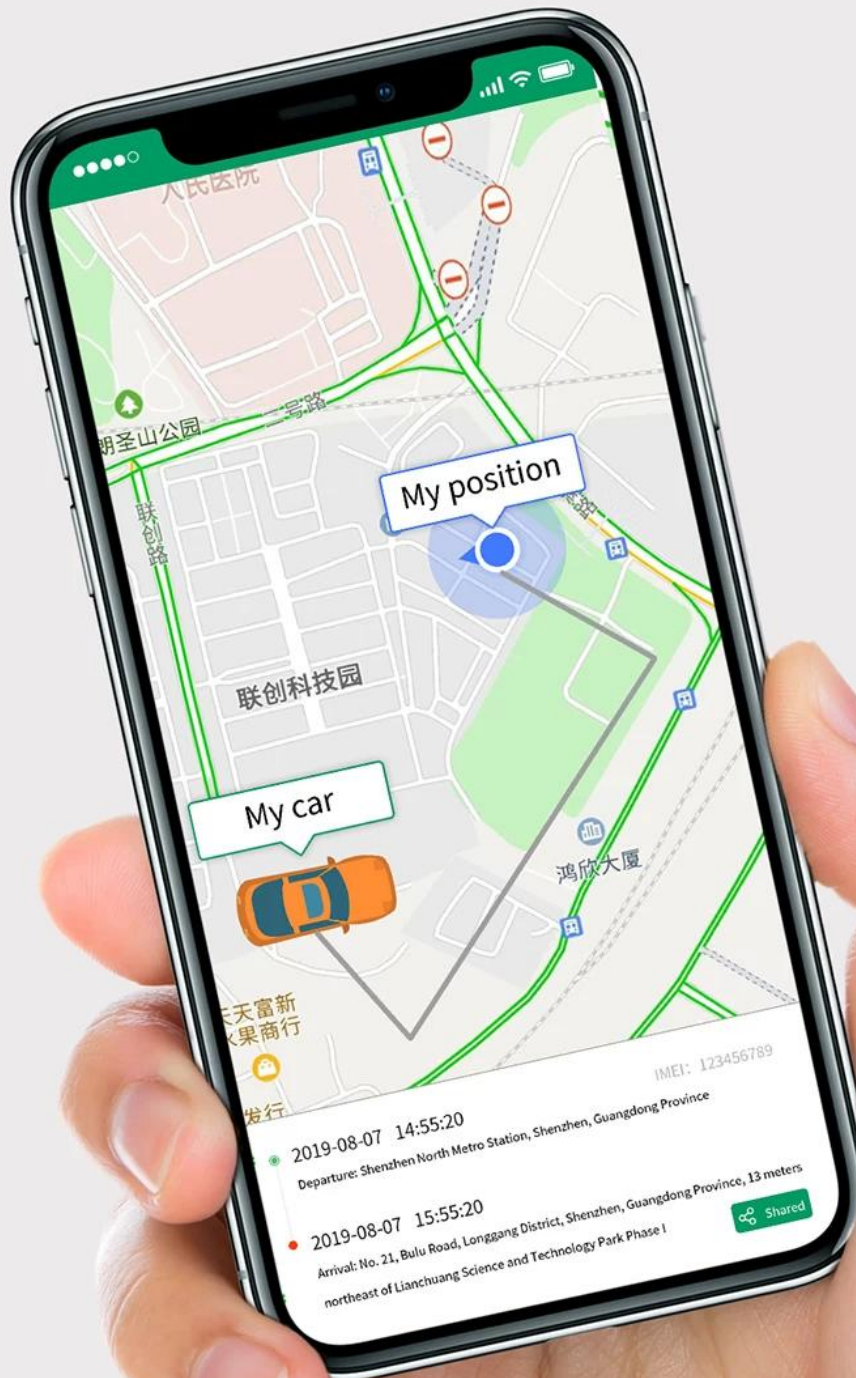

Track playback function