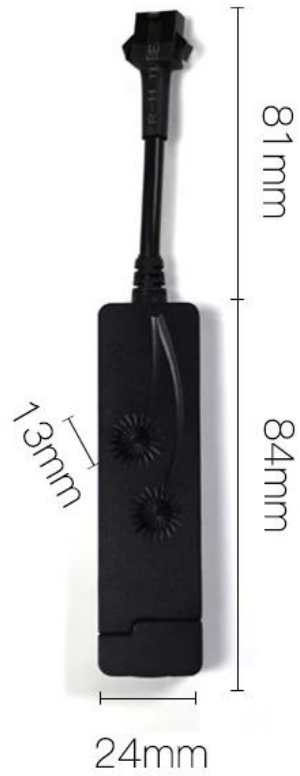

Small size (similar as lighter),
easy to install.