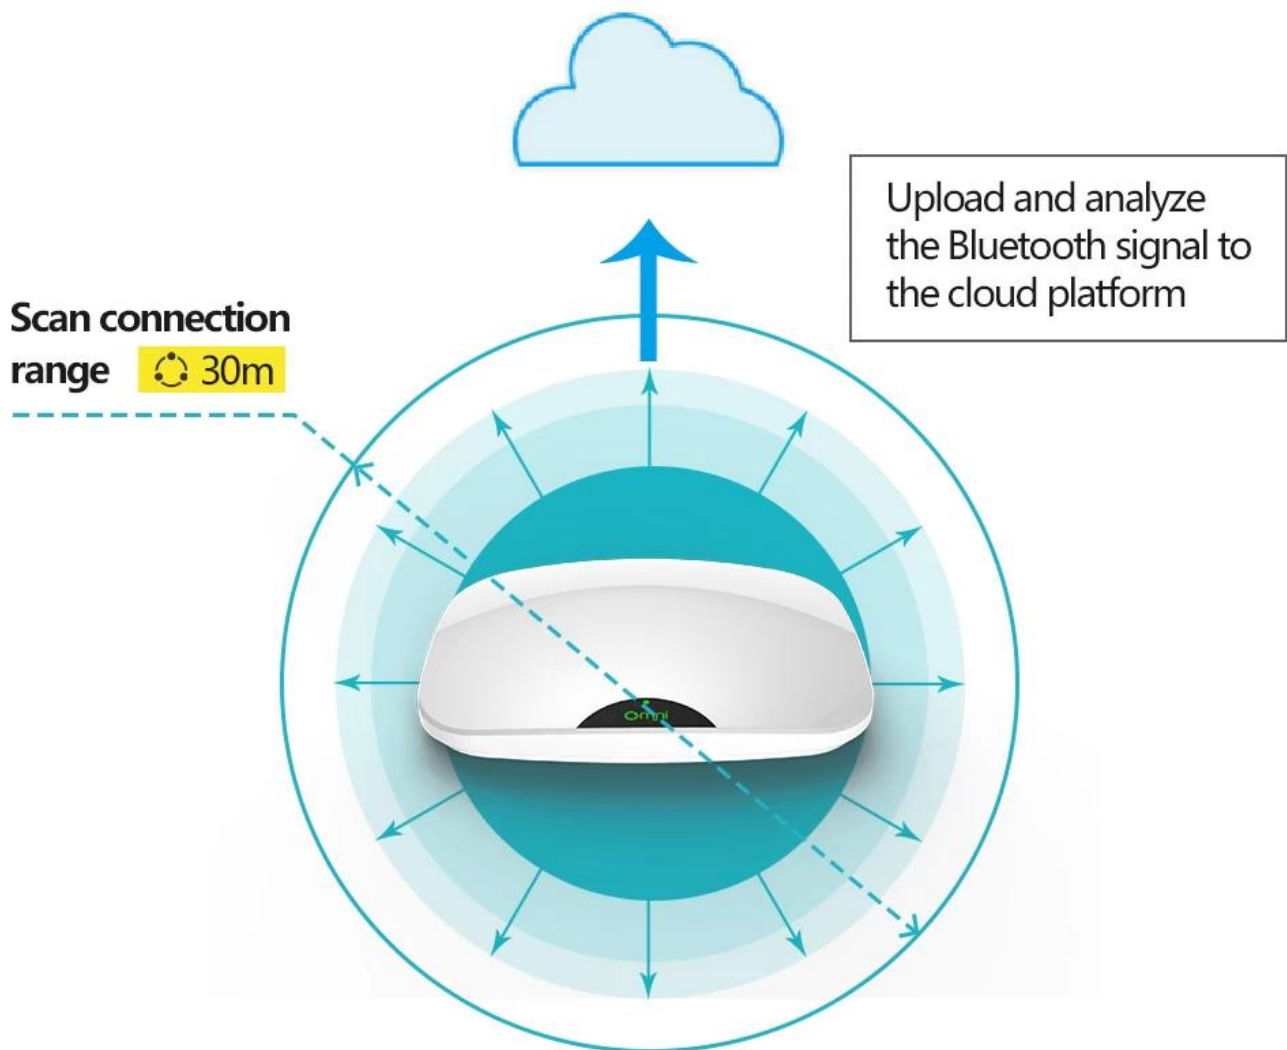

€12,800

OMNI electronic price tag system

The headquarters controls the on-screen display content (item price information) of electronic price tags in each store through the smart retail platform OMNI (cloud), and receives store data feedback

Electronic shelf label system works

01

Bluetooth Smart Gateway

It is omni's self-developed ESL electronic price tag control center

Scans 1,000 management devices simultaneously per second

02

OMNI Smart retail platform