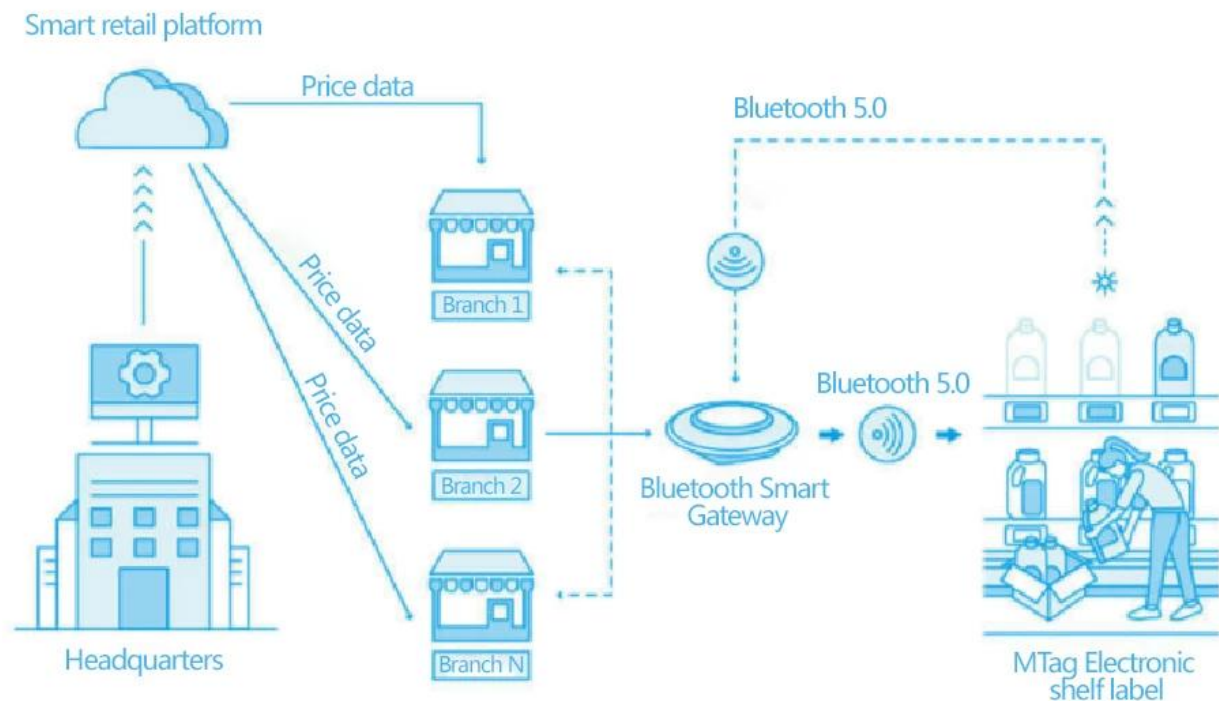

€12,800

OMNI electronic price tag system

The headquarters controls the on-screen display content (item price information) of electronic price tags in each store through the smart retail platform OMNI (cloud), and receives store data feedback

Electronic shelf label system works

01

Bluetooth Smart Gateway

It is omni's self-developed ESL electronic price tag control center

Scans 1,000 management devices simultaneously per second

02

OMNI Smart retail platform

OMNI's self-developed cloud platform dedicated to smart new retail

Manage all Bluetooth smart gateways and electronic price tags in the cloud; can connect and manage multiple offline stores

Bluetooth 5.0 transmission, fast refresh speed

Application area

Food fresh industry

Department store
retail industry

3C electronics
industry

Clothing, footwear
and hat industry

Beauty skin care
industry

Pharmaceutical and
medical industry

Partial parameter display