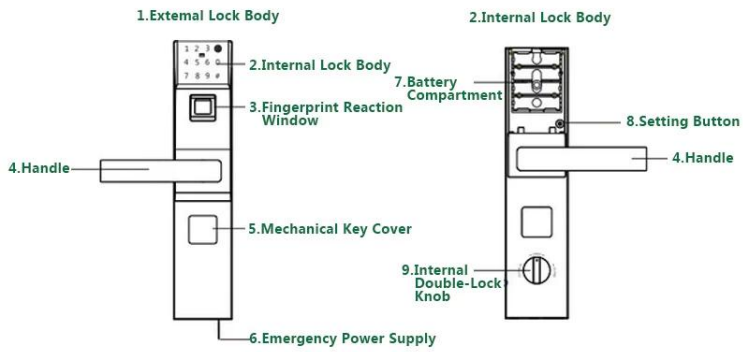

 **FINGERPRINT PASSWORD  
DIGITAL DOOR LOCK**

1. Hotel sensor card password series and Fingerprint-password series. Choused freely as per customer' s requirement.  
 2. Work with smart home perfectly. Use zigbee, 485 protocol, on/off and so on.

3. Can open from different direction, left, right, inside, outside.  
 4. Can exchanged with traditional lock body directly.

**UNLOCK WAYS**

Standard Unlock ways:Fingerprint+ Password+ ID Card /Card-Mobile Card+ Keys  
 Extra unlock ways:APP+ Remote Control+ Network

**5A DIAMOND LEVEL TOUCHING PANEL**  
 Scratch Resistance  
 Soiling Resistance  
 Compression Resistance

**ALL HARDWARE CONFIGURATION IS THE BEST**

Original Chip  
 +Swisse FPC  
 +Blue Ray