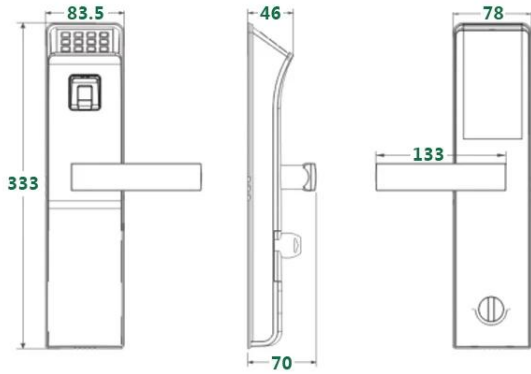

 **FINGERPRINT PASSWORD  
DIGITAL DOOR LOCK**

1. Hotel sensor card password series and Fingerprint-password series. Choused freely as per customer' s requirement.  
 2. Work with smart home perfectly. Use zigbee, 485 protocol, on/off and so on.

3. Can open from different direction, left, right, inside, outside.  
 4. Can exchanged with traditional lock body directly.

**UNLOCK WAYS**

Standard Unlock ways:Fingerprint+ Password+ ID Card /Card-Mobile Card+ Keys  
 Extra unlock ways:APP+ Remote Control+ Network

**5A DIAMOND LEVEL TOUCHING PANEL**  
 Scratch Resistance  
 Soiling Resistance  
 Compression Resistance

**ALL HARDWARE CONFIGURATION IS THE BEST**

Original Chip  
 +Swisse FPC  
 +Blue Ray