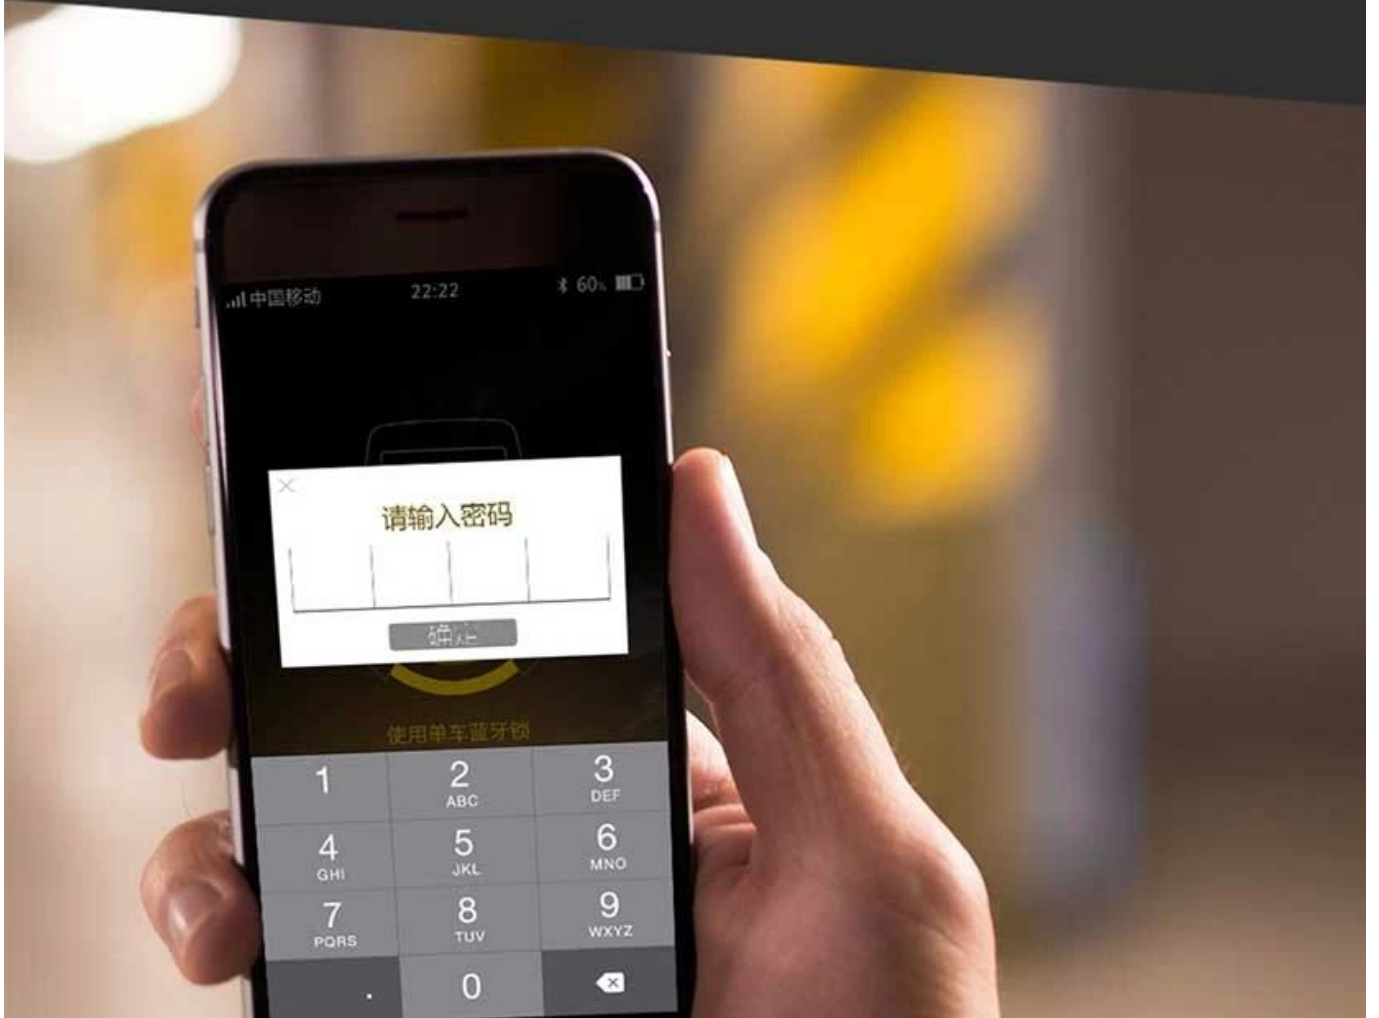

BLUETOOTH & APPLICATION

AUTOMATIC ALARM

WHEN THREATENED

PIN CODE

IMPROVE SAFETY PERFORMANCE

SHARE WITH FRIENDS

SHARING RIDES

5