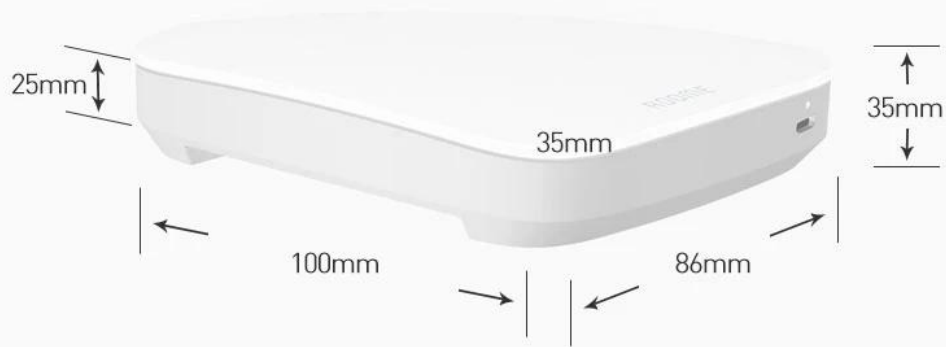

Good life starts with ZigBee

Product parameters

switch type	There must be a zero line at the WiFi direct connection switch
Panel form	Capacitive touch and blue indicator
weight	170g
control mode	App remote control, local touch control AI intelligent speaker control
Shell material	PC flame retardant material
input voltage	100Vac~240Vac
ZigBee networking	Self contained gateway