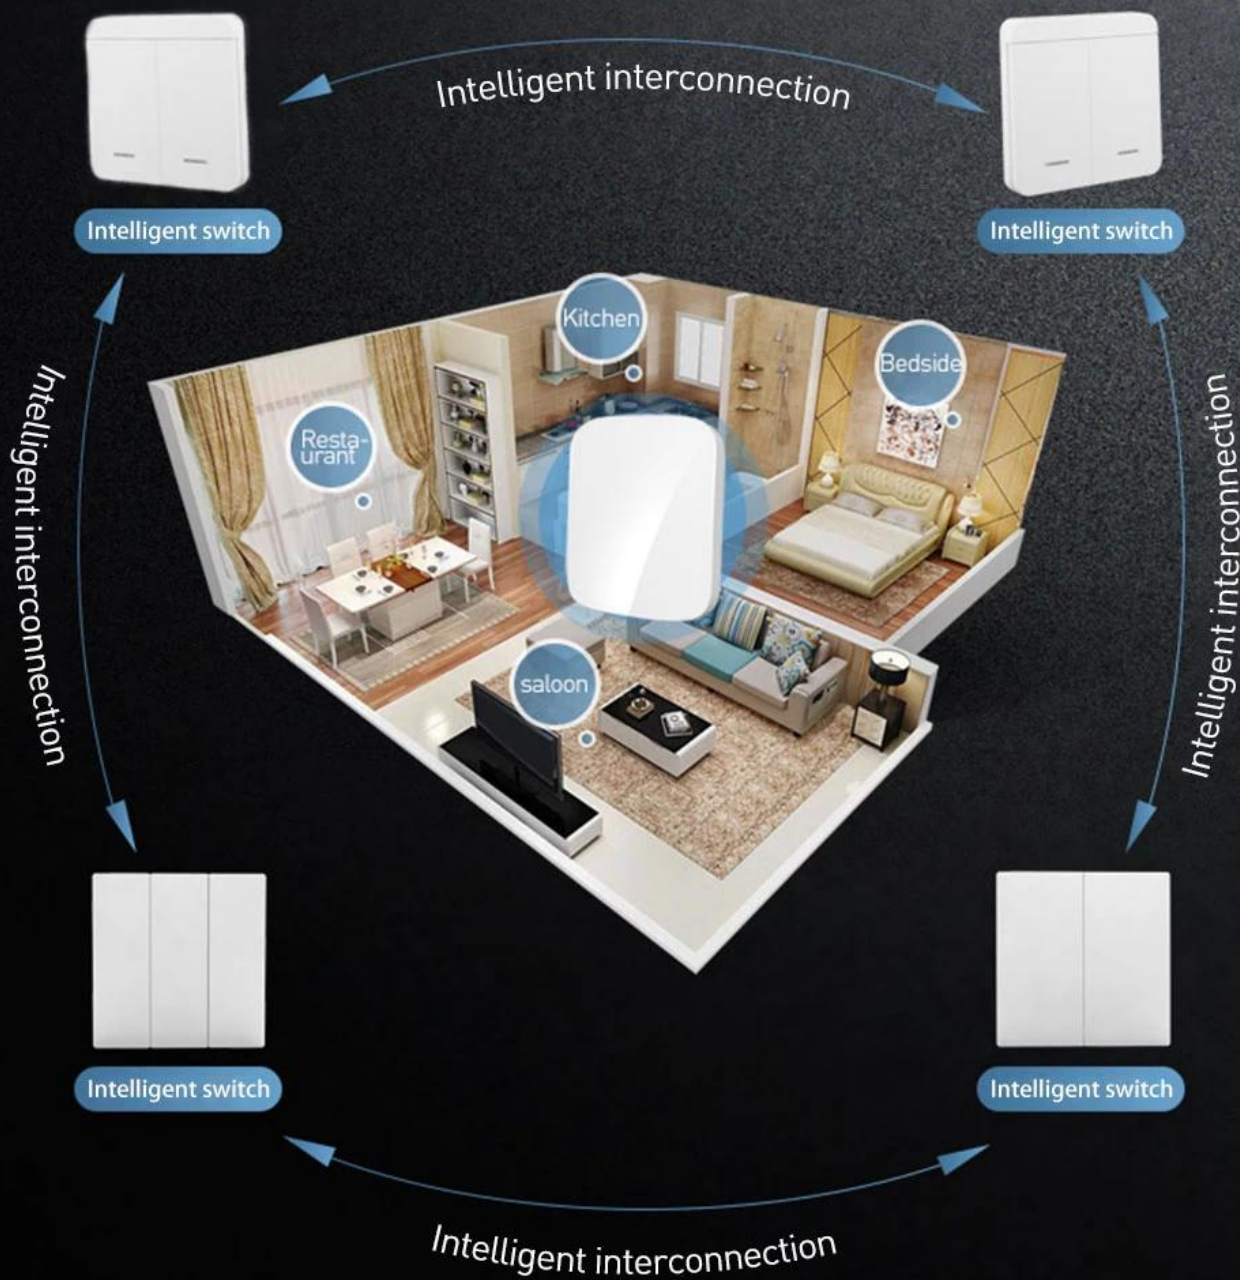

Good life starts with ZigBee

Product parameters

switch type	There must be a zero line at the WiFi direct connection switch
Panel form	Capacitive touch and blue indicator
weight	170g
control mode	App remote control, local touch control AI intelligent speaker control
Shell material	PC flame retardant material
input voltage	100Vac~240Vac
ZigBee networking	Self contained gateway

Change the switch to be intelligent in seconds

Installation and wiring are the same as traditional switches

Equipment linkage of the whole family

Omni app direct connection

Dress up your home

Body induction

Touch switch

LED backlight

Time switch

Voice control

APP control

Scenario mode

Group control mode

Complete solution customization

No wiring between switches, WiFi interworking, saving decoration cost

More intimate operation

Compatible with existing usage habits

Press the key to turn on or off the light controlled by the original switch