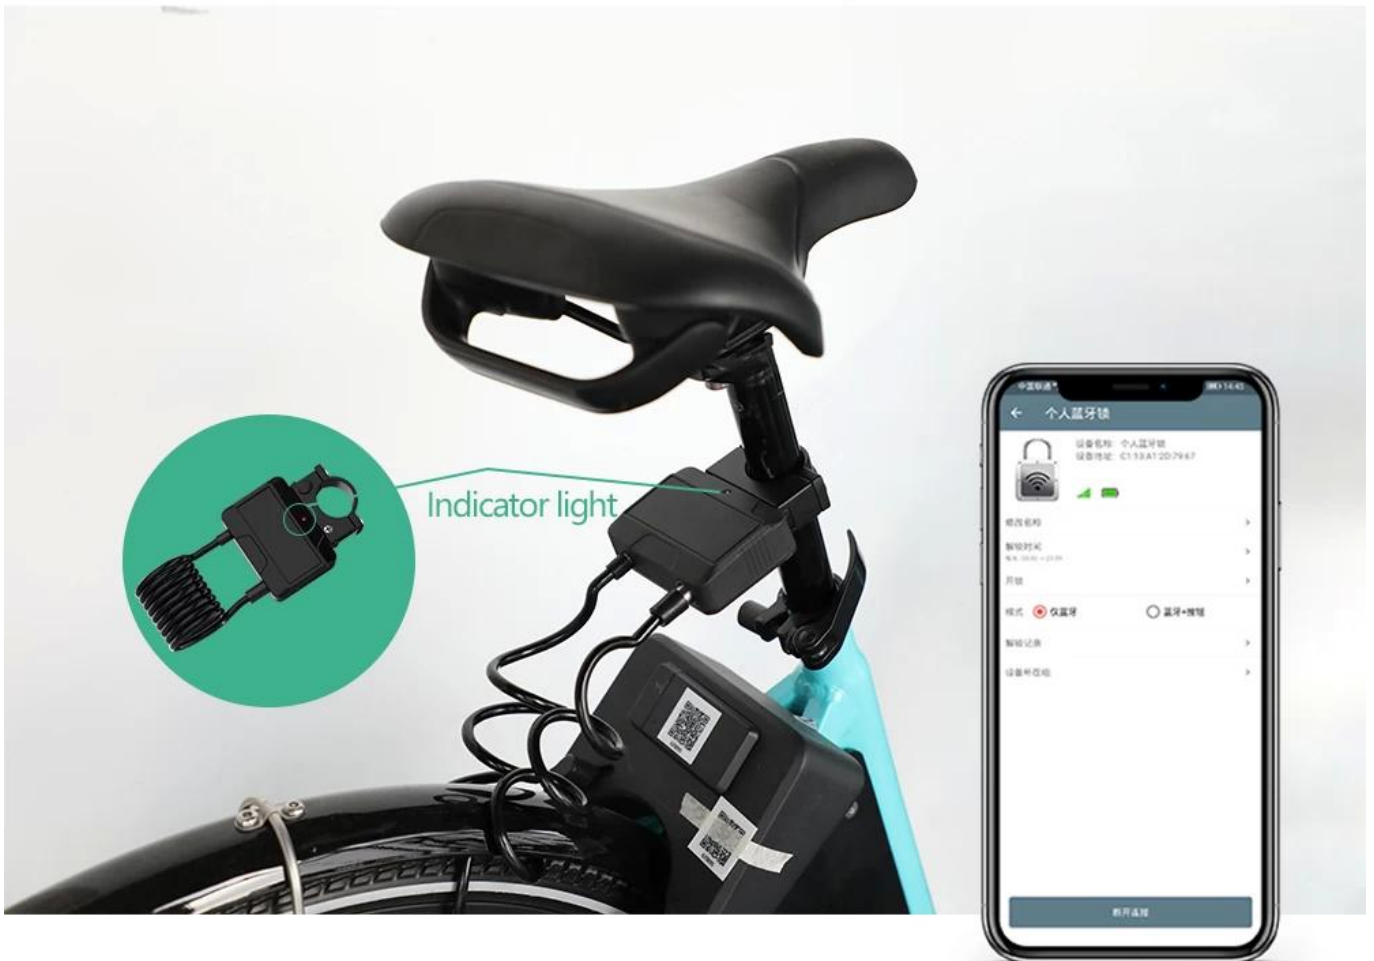

Baby stroller

NEW

APP CONTROL ONE STEP AHEAD

Bluetooth connection, fast unlock
rear time shows Power

HOT

DOUBLE FIXATION SLIDING AND DETACHABLE

Two buckle grooves on the front and back are double fixed, more stable and strong

OWN

SUPER WATERPROOF RIDE IN THE RAIN

Normally use in light rain, Waterproof: IP66

More than 100000+ testing

HOT

SHARE ANYTIME

REMOTE AUTHORIZATION

Share to family and friends,one device
happy everyone

NEW

AUTOMATIC ALARM SAFE AND WORRY-FREE

Abnormal movement, red indicator light flicker

Indicator light

Red indicator light alarm

Mobile phone
receive notify

SMART CABLE LOCK

THICKENED WIRE ROPE STURDY AND DURABLE