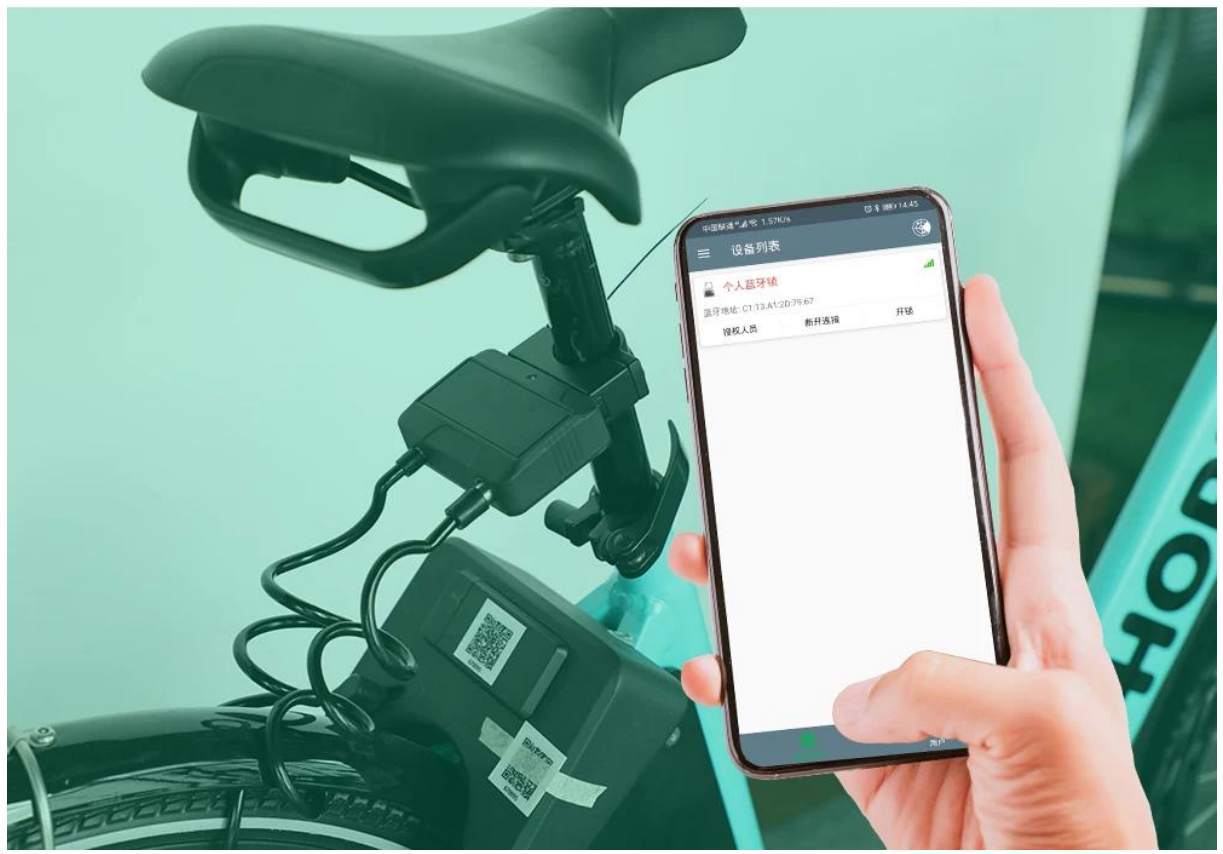

HOT

MULTI-APPLICATION SCENARIOS

MOTORCYCLE/EBIKE/BIKE/DOOR
ETC WIDELY USE

Motorcycle

Ebike

Bike

Scooter

Door

Baby stroller

NEW

APP CONTROL ONE STEP AHEAD

Bluetooth connection, fast unlock
rear time shows Power

HOT

DOUBLE FIXATION SLIDING AND DETACHABLE

Two buckle grooves on the front and back are double fixed, more stable and strong