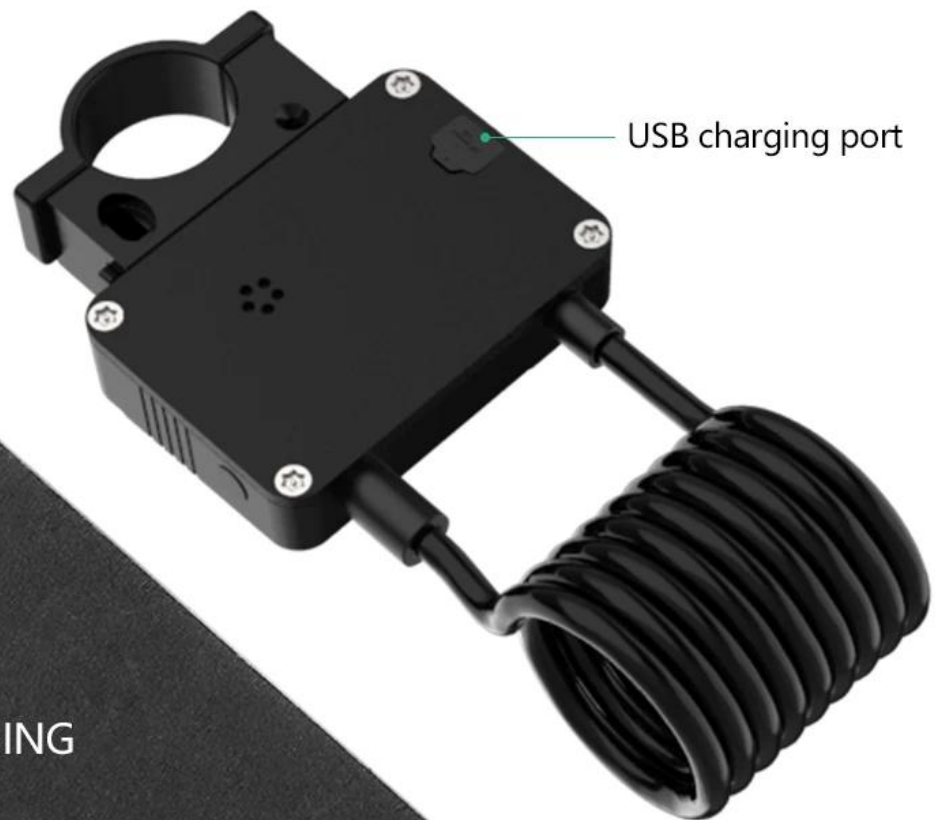

700mAh

USB FAST CHARGE

Built-in 700mAh polymer lithium battery to meet daily needs, USB fast charging, convenient and safe

ENDURANCE

Long battery life
90 days

CHARGING TIME

2~3 hours

MULTIPLE CHARGING MODES