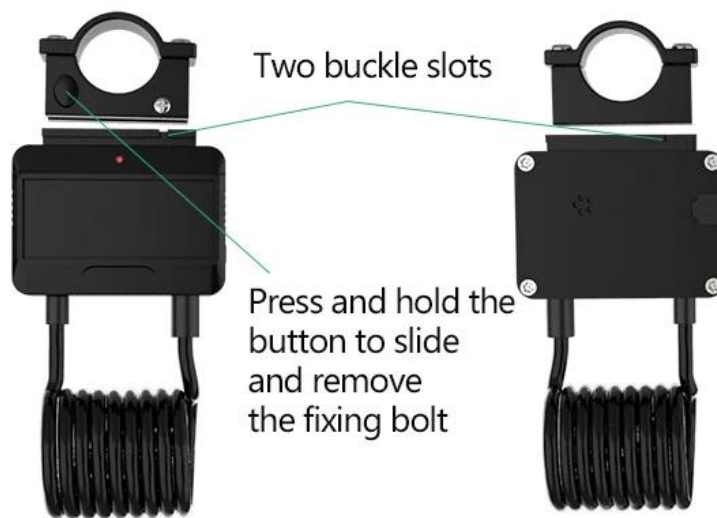

Baby stroller

NEW

APP CONTROL ONE STEP AHEAD

Bluetooth connection, fast unlock
rear time shows Power

HOT

DOUBLE FIXATION SLIDING AND DETACHABLE

Two buckle grooves on the front and back are double fixed, more stable and strong