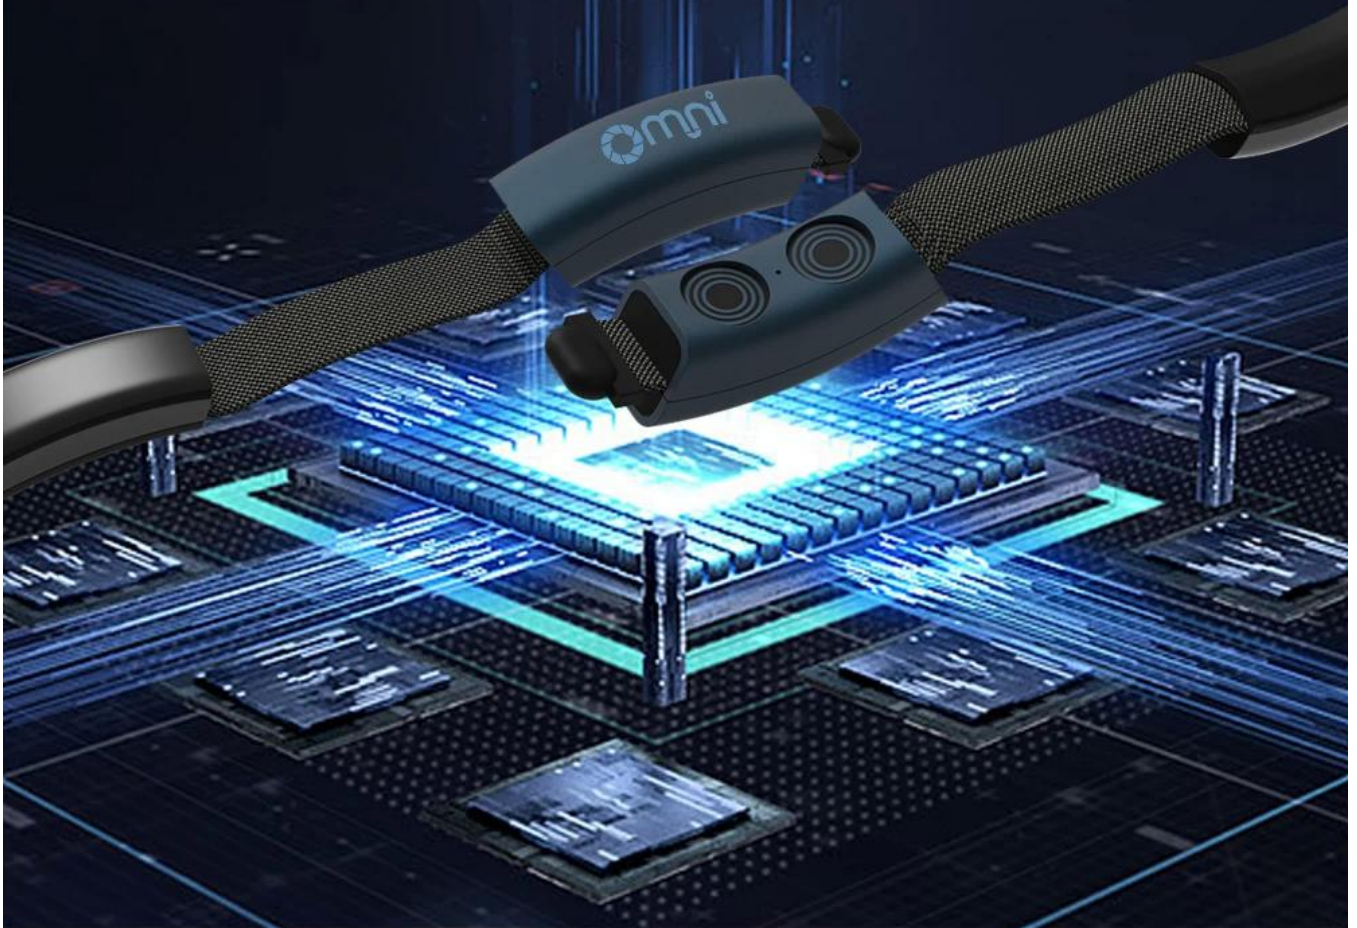

SMART COLLAR

Autonomous design

A pet intelligent collar independently developed and designed by OMNI intelligent

SMART POSITIONING

GPS positioning

GPS precise positioning, and can set a safe distance, pet out of bounds, alarm alert

MONITORING AROUND

GPS positioning

GPS precise positioning, and can set a safe distance, pet out of bounds, alarm alert

Efficient processing of smart chips

High precision, fast real-time precise
positioning

More accurate
positioning

Faster
processing

More stable
platform

MONITORING AROUND

PA composite

Composite material, wear resistance 3 times more than conventional PET ring, good air permeability, sliding clasp, adjustable according to pet