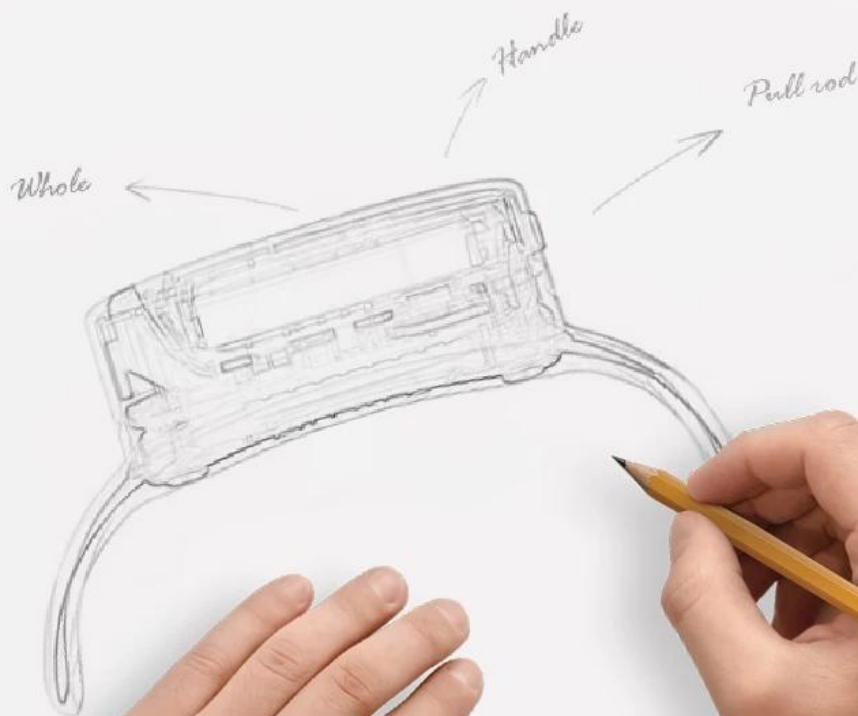

FULL TIME BODYGUARD

intelligent pet tracker

Full system solution provider

Don't worry about pet loss or
accidental injury

Security and
intelligence pet tracker

REAL TIME
POSITIONING

Does not harm hair
and has strong air permeability.

It is not
easy to stick wool.

SMART TRACKER FOR PETS

Pet's full-time bodyguard

TRACKER

Where are 90% going

Tens of millions of pets are lost or stolen every year around the world, only 10% of which are recovered by owners

SMART COLLAR

Autonomous design

A pet intelligent collar independently developed and designed by OMNI intelligent

SMART POSITIONING

GPS positioning

GPS precise positioning, and can set a safe distance, pet out of bounds, alarm alert

More accurate
positioning

Faster
processing

More stable
platform

MONITORING AROUND

PA composite

Composite material, wear resistance 3 times more than conventional PET ring, good air permeability, sliding clasp, adjustable according to pet