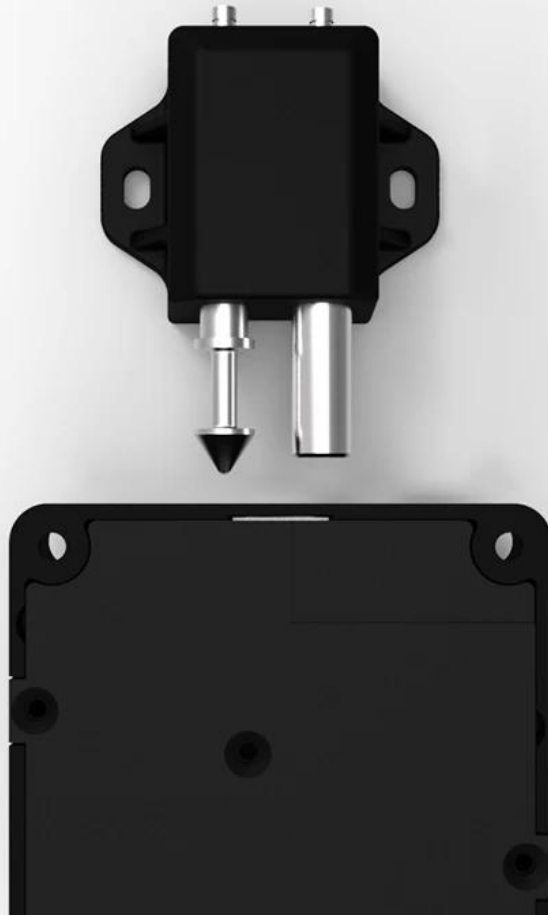

# Intelligent hidden cabinet lock

Refuse the key to live easy

NECESSARY FOR  
HOME AND OFFICE

**THICKENED STEEL LOCK  
TONGUE WITH METAL LOCK CORE**

**SWIPE TO OPEN**

**NO OPENING, INVISIBLE  
CONCEALED INSTALLATION**

- Thickened lock core
- Swipe to open
- Anti-lock

**FACTORY**

HOME AND OFFICE ESSENTIAL

**DIRECT SALES**

SENSING DISTANCE UP TO 5CM

# THICKENED SOLID STAINLESS STEEL BOLT

## MATCH ITERATIVE CPU

Adopt new iteration professional CPU  
Applied to card sensing algorithm

Effective sensing distance up to 5cm