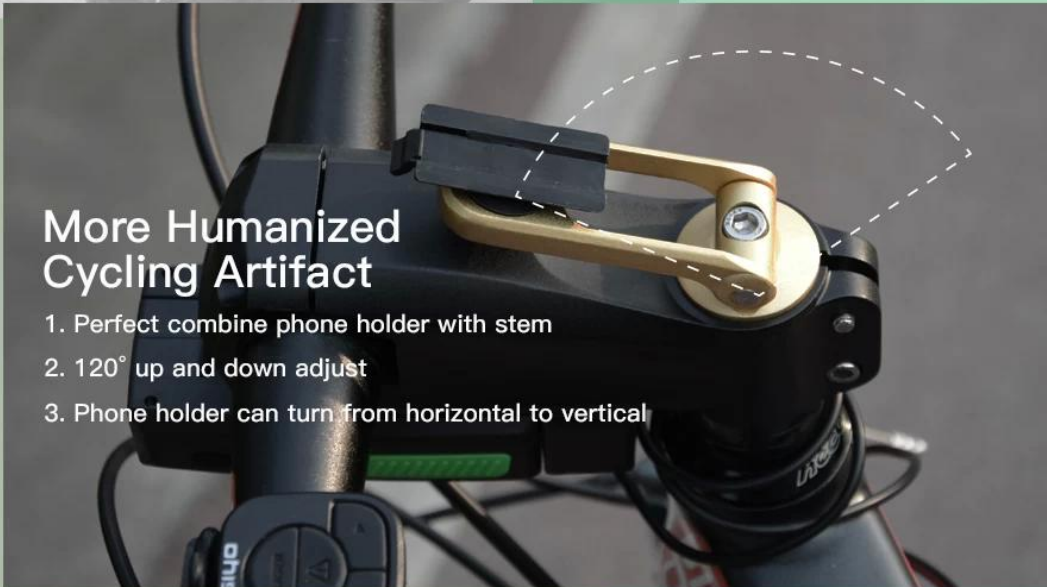

### Ultra-Long Standby time

1. New energy-saving chip
2. Built-in 800mAh battery
3. Low power consumption
4. Back-up 3700mAh power bank charge stem and mobile

### Touch Intelligent Technology At Your Fingertips

Bluetooth Connection

IPX6 Waterproof level