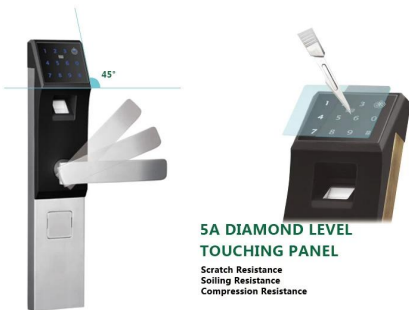

UNLOCK WAYS