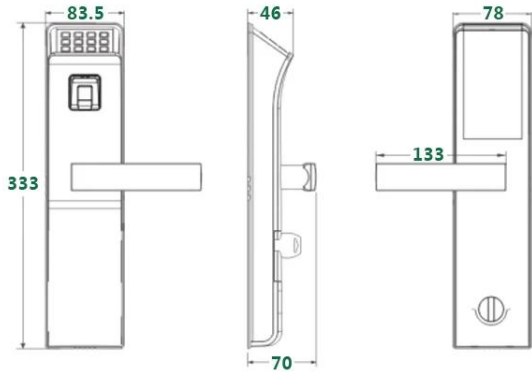

 **FINGERPRINT PASSWORD
DIGITAL DOOR LOCK**

1. Hotel sensor card password series and Fingerprint-password series. Choused freely as per customer' s requirement.
 2. Work with smart home perfectly. Use zigbee, 485 protocol, on/off and so on.

3. Can open from different direction, left, right, inside, outside.
 4. Can exchanged with traditional lock body directly.

UNLOCK WAYS

Standard Unlock ways:Fingerprint+ Password+ ID Card /Card-Mobile Card+ Keys
 Extra unlock ways:APP+ Remote Control+ Network

5A DIAMOND LEVEL TOUCHING PANEL
 Scratch Resistance
 Soiling Resistance
 Compression Resistance

ALL HARDWARE CONFIGURATION IS THE BEST

Original Chip
 +Swisse FPC
 +Blue Ray