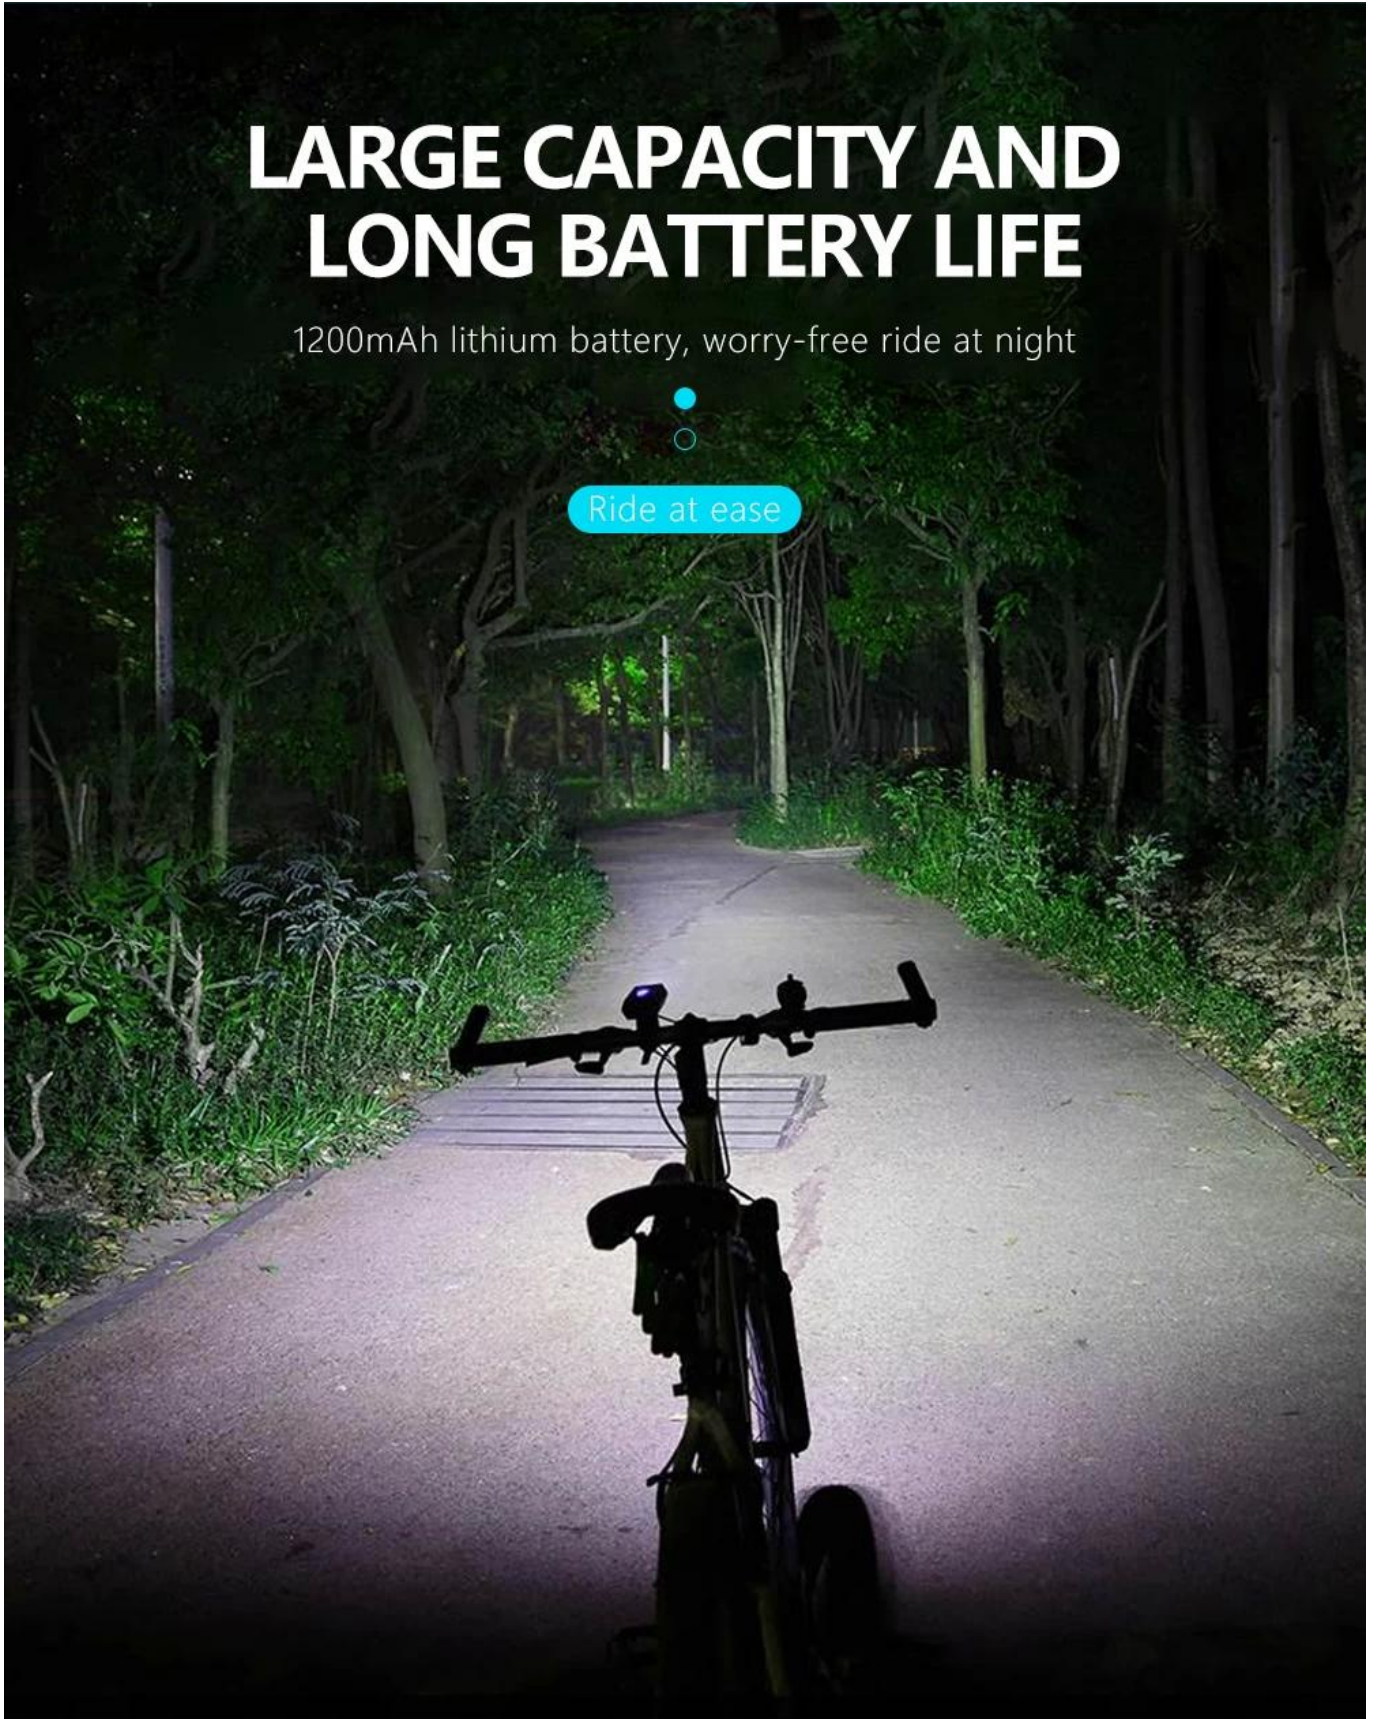

LARGE CAPACITY AND LONG BATTERY LIFE

1200mAh lithium battery, worry-free ride at night

Ride at ease