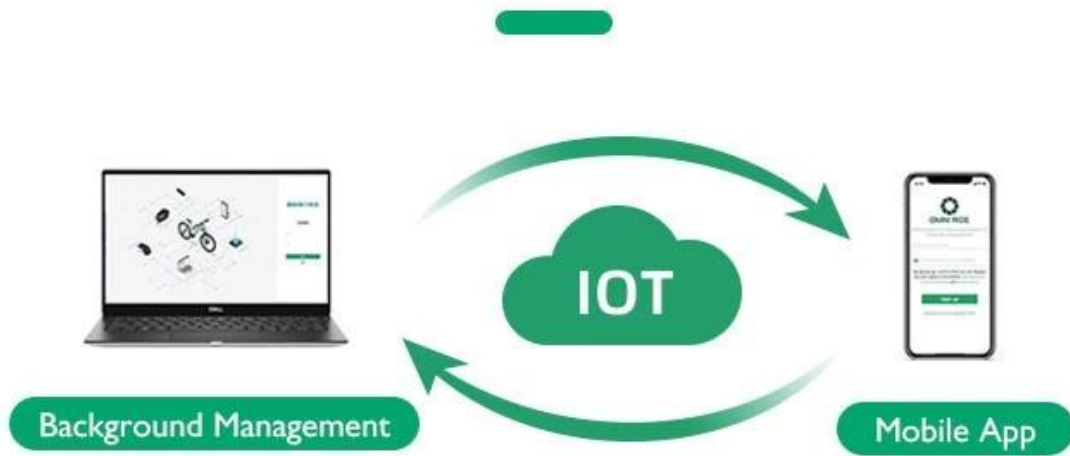

One-stop smart travel solution