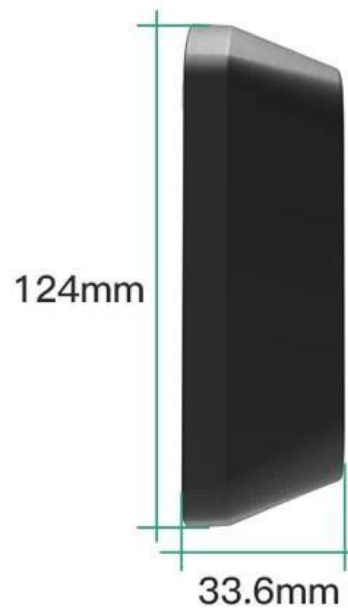

Omni 產品規格表

Omni 產品規格表

- 產品規格表
- 產品規格表
- Omni 產品規格表
- Omni 產品規格表 APP
- 產品規格表 GNSS
- 產品規格表

LOCATION AND DIMENSION

For rental&shared bike e-bikes

On seat stays above rear bicycle tire

IoT-QR locking and unlocking system