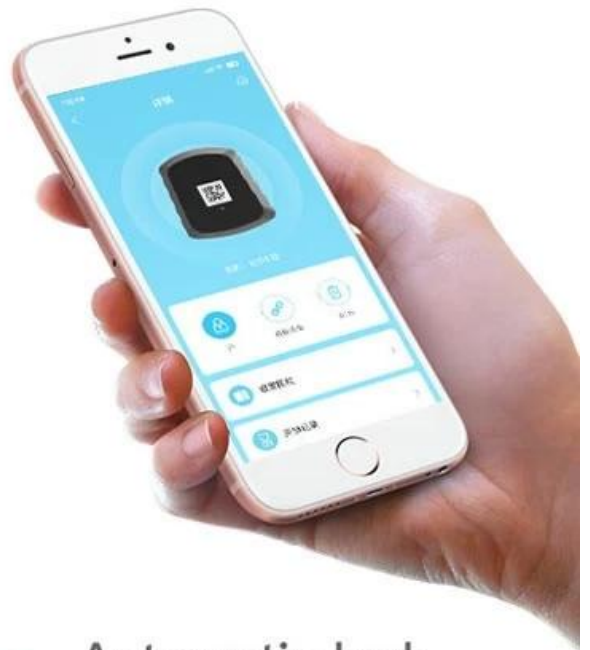

Omni 產品規格表

Omni 產品規格表

- 產品規格表
- 產品規格表
- Omni 產品規格表
- Omni 產品規格表 APP
- 產品規格表 GNSS
- 產品規格表

LOCATION AND DIMENSION

For rental&shared bike e-bikes

On seat stays above rear bicycle tire

IoT-QR locking and unlocking system

MORE UNLOCK OPTIONS RIDE SHARE EASILY

QR code/Bluetooth/RFID card/Remote unlock,automatic locking

- 1 APP scan QR code
- 2 RFID card unlocks
- 3 Bluetooth connects APP
- 4 Server command

Automatic lock
after payment