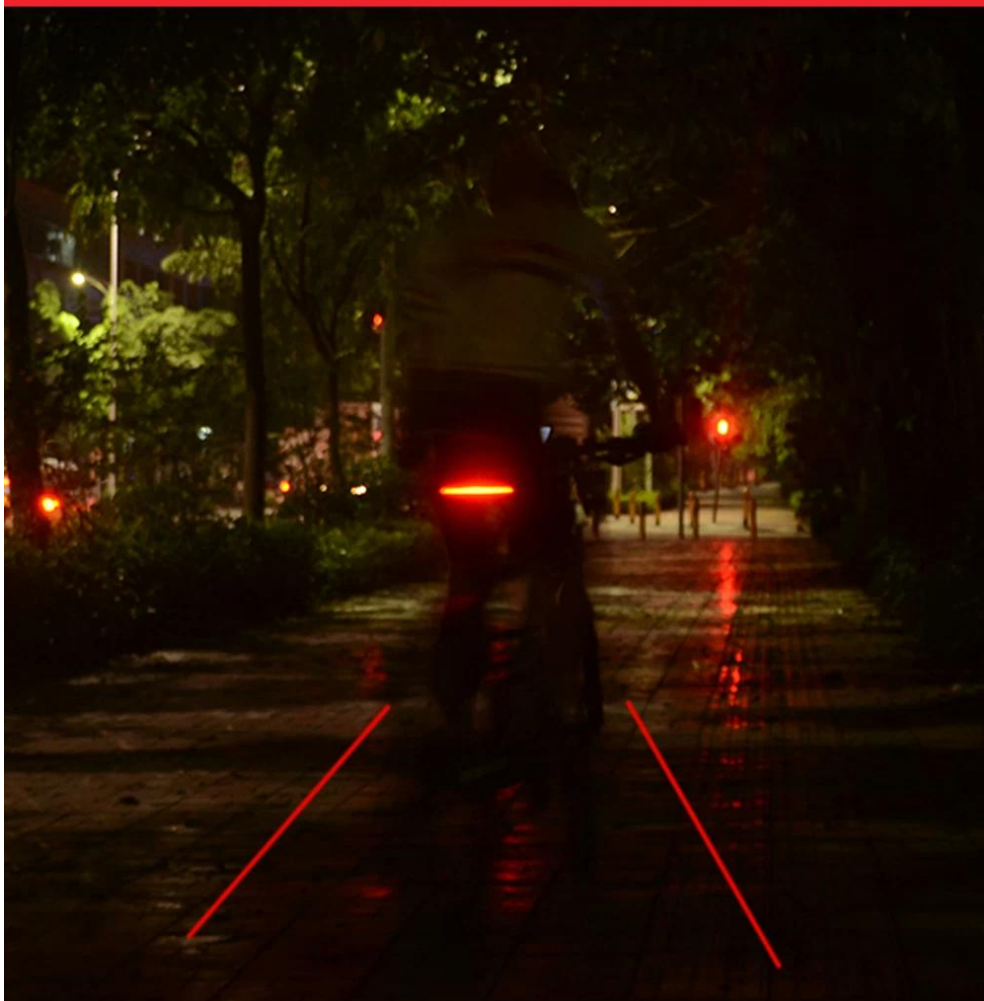

IPX4 waterproof, wireless remote control, laser tail light, 7 working hours, highlight warning light, USB rechargeable, waterproof level IP66.

WIRELESS REMOTE CONTROL LASER TAIL LIGHT

7 WORKING
HOURS

HIGHLIGHT
WARNING LIGHT

POWER : 2200mAh

CHARGING METHOD : USB

FIXING METHOD : Fixing the riser

B

Brake automatic detection function

When riding a bicycle, when the brake action is sensed, the tail light is highlighted to warn the vehicle behind

REMOTE LIGHT MODE

Red highlight LED

red streamlined high-brightness LED, brightness 85LUX, lighting distance: 100m

STRONG POWER 7 HOURS BATTERY LIFE

Built-in 2200 mAh rechargeable battery
can be used for more than 7 hours after fully recharged