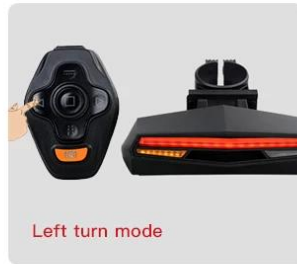

USB
RECHARGEABLE

WATERPROOF
LEVEL IP66

PRODUCT PARAMETERS

NAME : C1 wireless remote control smart tail light

MODEL : C1

COLOR : black

LIGHTING MOOD : C1 wireless remote control smart tail light

BATTERY : lithium-ion battery

POWER : 2200mAh

CHARGING METHOD : USB

FIXING METHOD : Fixing the riser

B

Brake automatic detection function

When riding a bicycle, when the brake action is sensed, the tail light is highlighted to warn the vehicle behind

REMOTE LIGHT MODE

Red highlight LED

red streamlined high-brightness LED, brightness 85LUX, lighting distance: 100m

STRONG POWER 7 HOURS BATTERY LIFE

Built-in 2200 mAh rechargeable battery
can be used for more than 7 hours after fully recharged