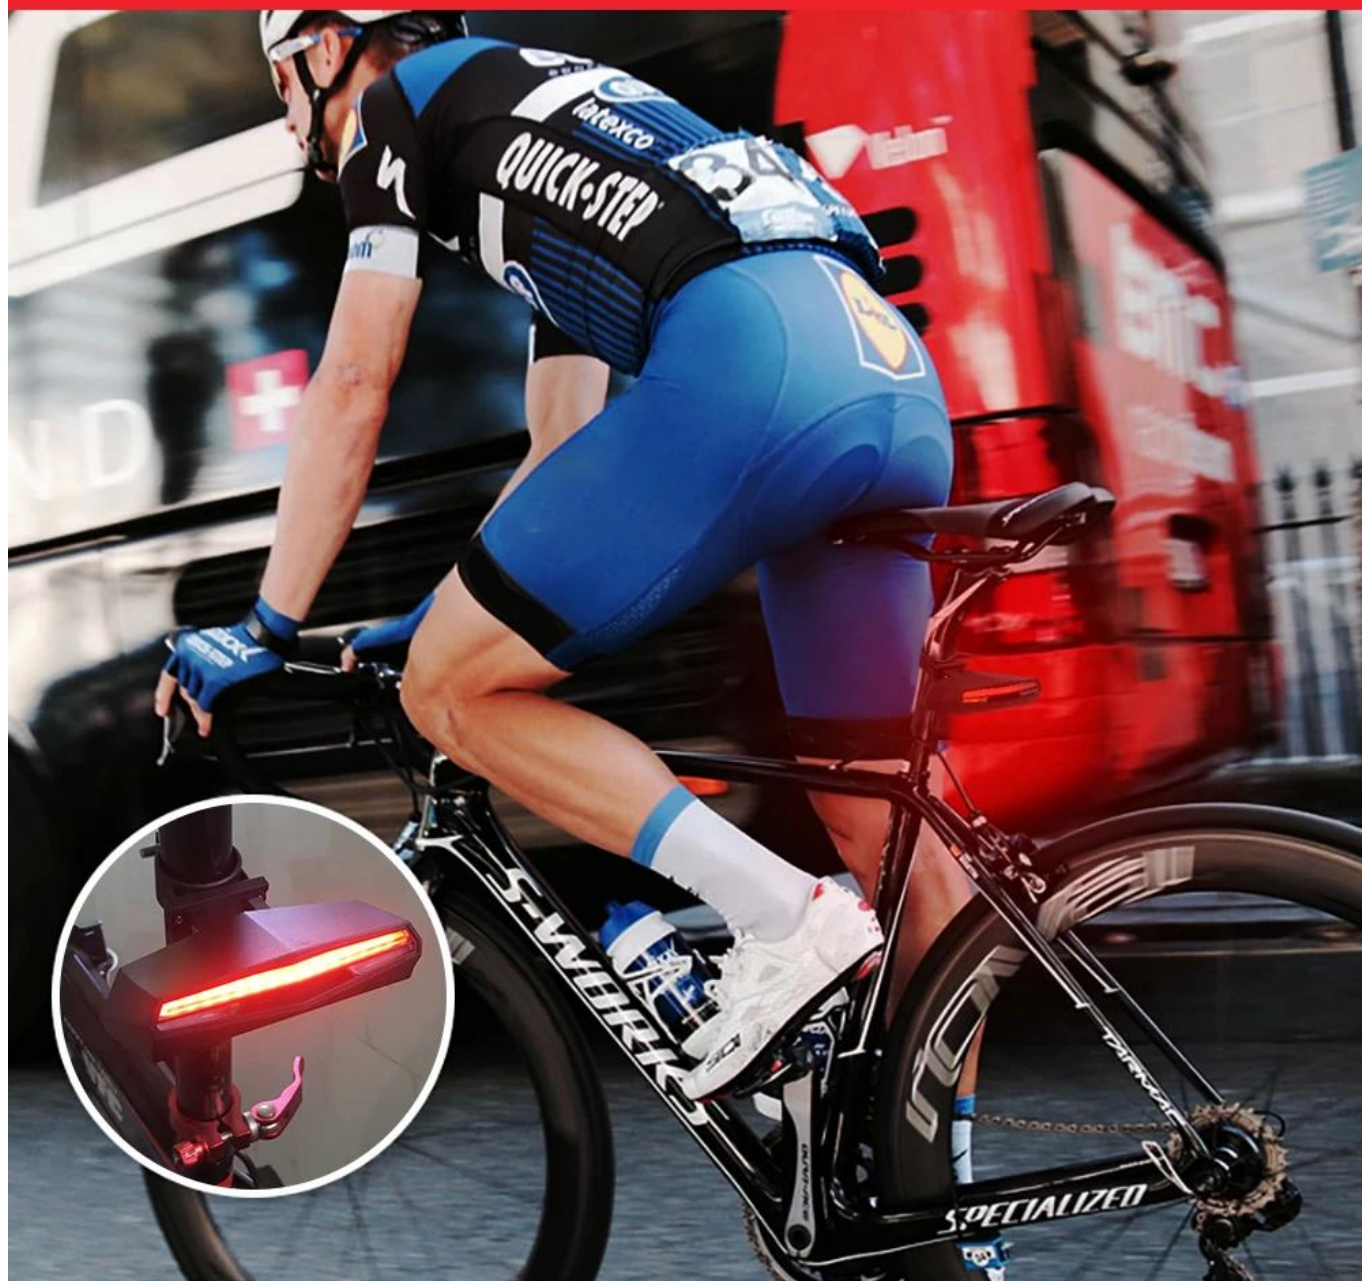

IPX4 waterproof, wireless remote control, laser tail light, 7 working hours, highlight warning light, USB rechargeable, waterproof level IP66.

WIRELESS REMOTE CONTROL LASER TAIL LIGHT

7 WORKING
HOURS

HIGHLIGHT
WARNING LIGHT

USB
RECHARGEABLE

WATERPROOF
LEVEL IP66

PRODUCT PARAMETERS

NAME : C1 wireless remote control smart tail light

MODEL : C1

COLOR : black

LIGHTING MOOD : C1 wireless remote control smart tail light

BATTERY : lithium-ion battery

POWER : 2200mAh

CHARGING METHOD : USB

FIXING METHOD : Fixing the riser

B

Brake automatic detection function

When riding a bicycle, when the brake action is sensed, the tail light is highlighted to warn the vehicle behind

REMOTE LIGHT MODE

Red highlight LED

red streamlined high-brightness LED, brightness 85LUX, lighting distance: 100m

STRONG POWER 7 HOURS BATTERY LIFE

Built-in 2200 mAh rechargeable battery
can be used for more than 7 hours after fully recharged