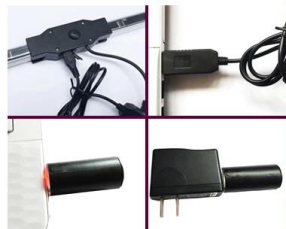

USB 2.0 100% 兼容

Product Introduction

- ★ 64 颗 5050 RGB LED 灯珠
 - ★ PCABS 外壳
 - ★ 尺寸 50*30*20MM 重量 260g
 - ★ 支持 USB 2.0 接口
 - ★ 支持 15 帧/秒刷新率
 - ★ 支持 21 种颜色自定义 (JPG/PNG/BMP)
 - ★ 支持 DIY 安装 WINDOWS 7 XP 系统
 - ★ 支持 64 颗 LED 128 颗 LED 灯珠
 - ★ 支持 950 毫安时 8-10 小时 USB 供电 PC 兼容
-
- ★ 支持 IPX6 防水

Product Features

1. 兼容
2. DIY 安装
3. 防水

64pcs ultra-bright

PC+ABS

Size of the light bar is 500*30*20MM with weight is 260g

Easy installation

Cycling speed needed only above 15km/hour can show complete picture.

Provided DIY Software

Prism reflection technology

Rechargeable

Water-proof level is IPX6

INSTALLATION

1

2

3

SUPER COOL LED BICYCLE WHEEL LIGHT

Super cool LED glow sticks USB rechargeable programmable bicycle wheel light diy spoke lights. Get 100% Brighter & Safe Bicycle Spokes & Rims!