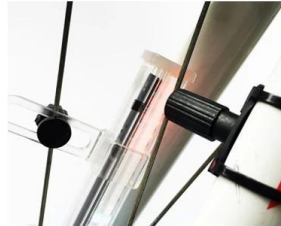

Product Features

1. 兼容
2. DIY 安装
3. 防水

64pcs ultra-bright

PC+ABS

Size of the light bar is 500*30*20MM with weight is 260g

Easy installation

Cycling speed needed only above 15km/hour can show complete picture.

Provided DIY Software

Prism reflection technology

Rechargeable

Water-proof level is IPX6

INSTALLATION

1

2

3

SUPER COOL LED BICYCLE WHEEL LIGHT

Super cool LED glow sticks USB rechargeable programmable bicycle wheel light diy spoke lights. Get 100% Brighter & Safe Bicycle Spokes & Rims!