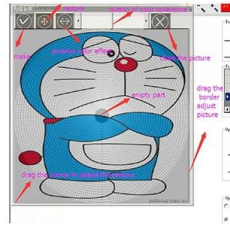

Product Features

1. 兼容
2. DIY 安装
3. 防水

64pcs ultra-bright

PC+ABS

Size of the light bar is 500*30*20MM with weight is 260g

Easy installation

Cycling speed needed only above 15km/hour can show complete picture.

Provided DIY Software

Prism reflection technology

Rechargeable

Water-proof level is IPX6

INSTALLATION

1

2

3