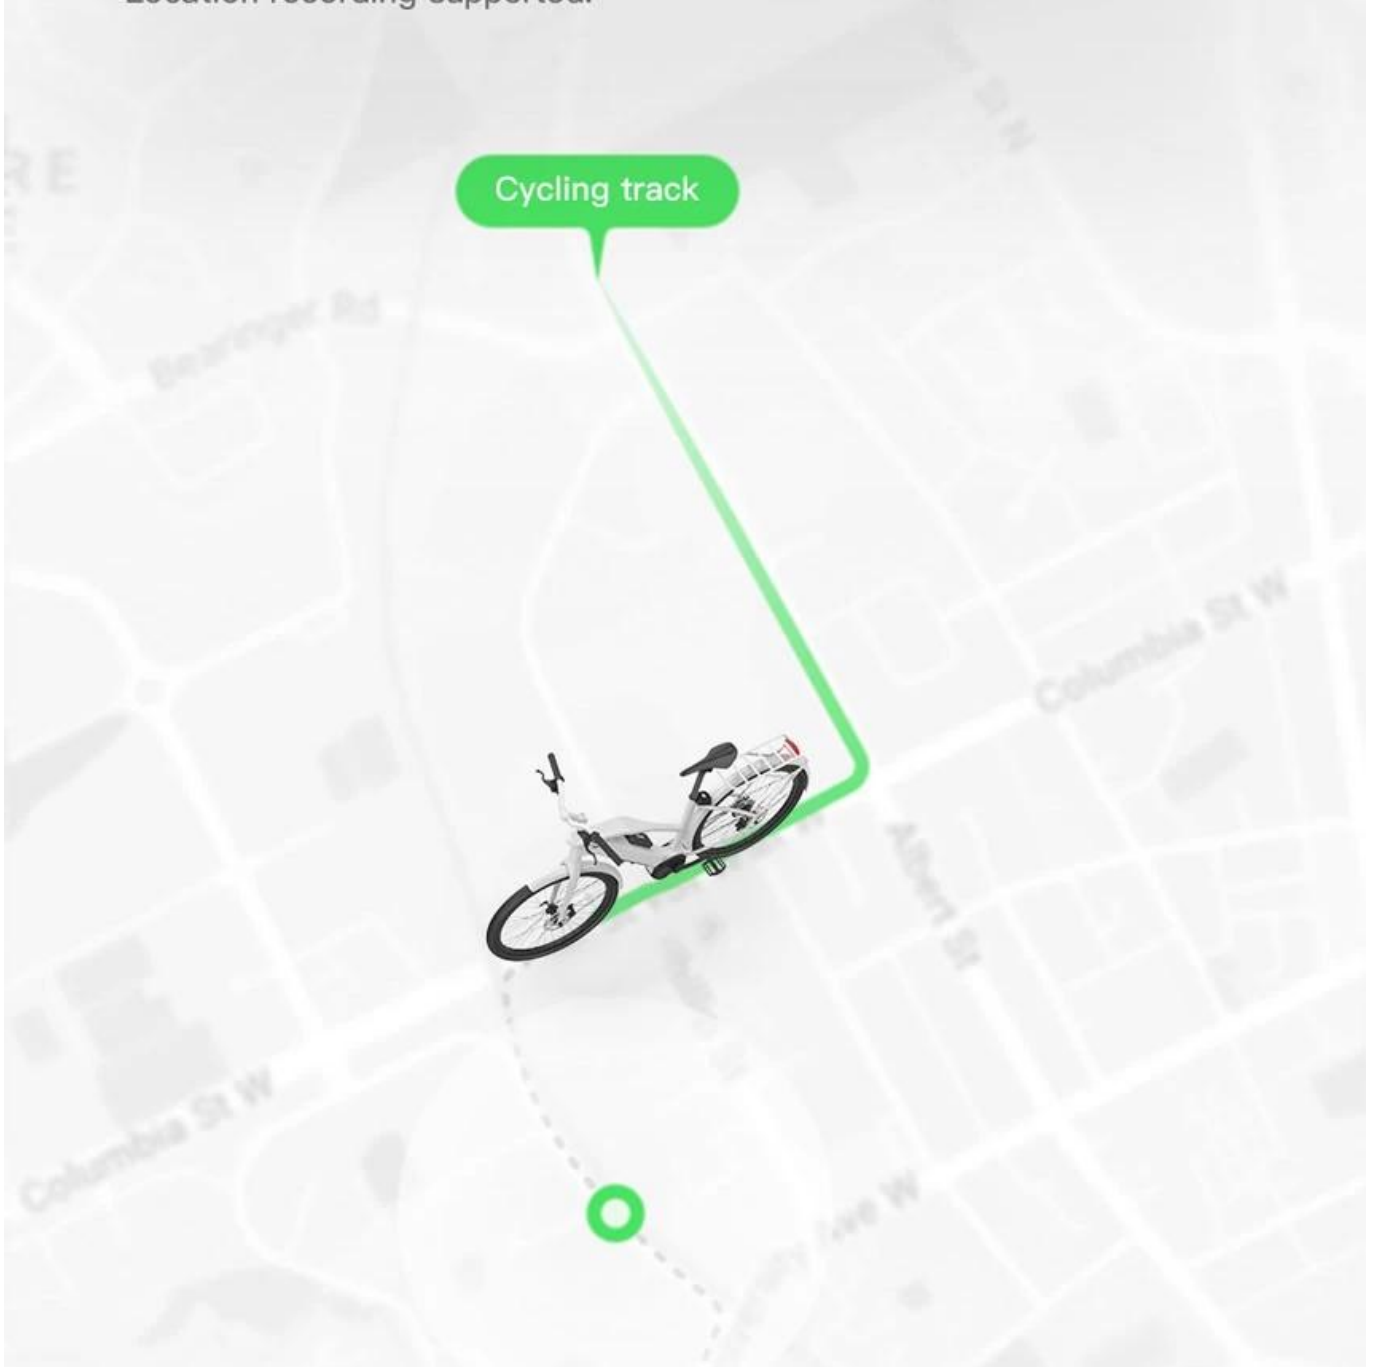

POWER YOUR LIFE

Orbit

The advertisement features a dark green background with a blurred image of cyclists on a road. A black GPS tracker device is shown in the foreground, angled towards the viewer. The device has a circular display at the top showing a mobile phone icon, a speaker grille in the middle, and a small green button at the bottom. The text 'POWER YOUR LIFE' is printed vertically on the side of the device, and the brand name 'Orbit' is visible at the bottom. The overall design is clean and modern, emphasizing the device's role in enhancing the cycling experience.

GEO fence **Set Geo fence on phone APP**

1

After installed,a GEO fence area can be set on the smartphone APP. The vehicles are allowed to ride within a fixed area.If it exceeds the range,the vehicle will be given a power-off command.

As shown below

OVER SPEED ALARM

2

When the riding exceeds the speed limit, the rider receives an alarm and the data will be sent to the server.

OVERSPEED

HISTORIC TRACK AND PLAYBACK

3

Riders can track their historic route on smartphone APP.
Location recording supported.

Bike/ebike/moped ACC detection

4

The new gps tracker detects the starting state of the vehicles to prevent illegal riding. If there's vehicle failure, it will shut down normally.

□□□□□

□□□□□ BLE5.0

□□□□□ -90dBm