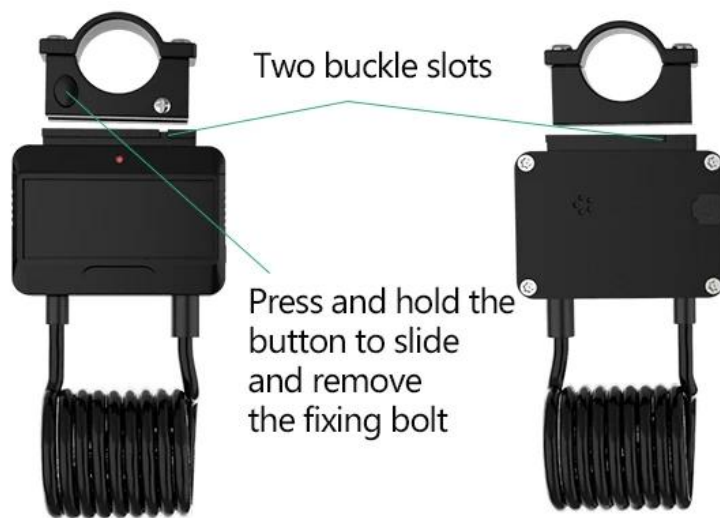

# APP CONTROL ONE STEP AHEAD

Bluetooth connection, fast unlock  
rear time shows Power

HOT

# DOUBLE FIXATION SLIDING AND DETACHABLE

Two buckle grooves on the front and back are double fixed, more stable and strong