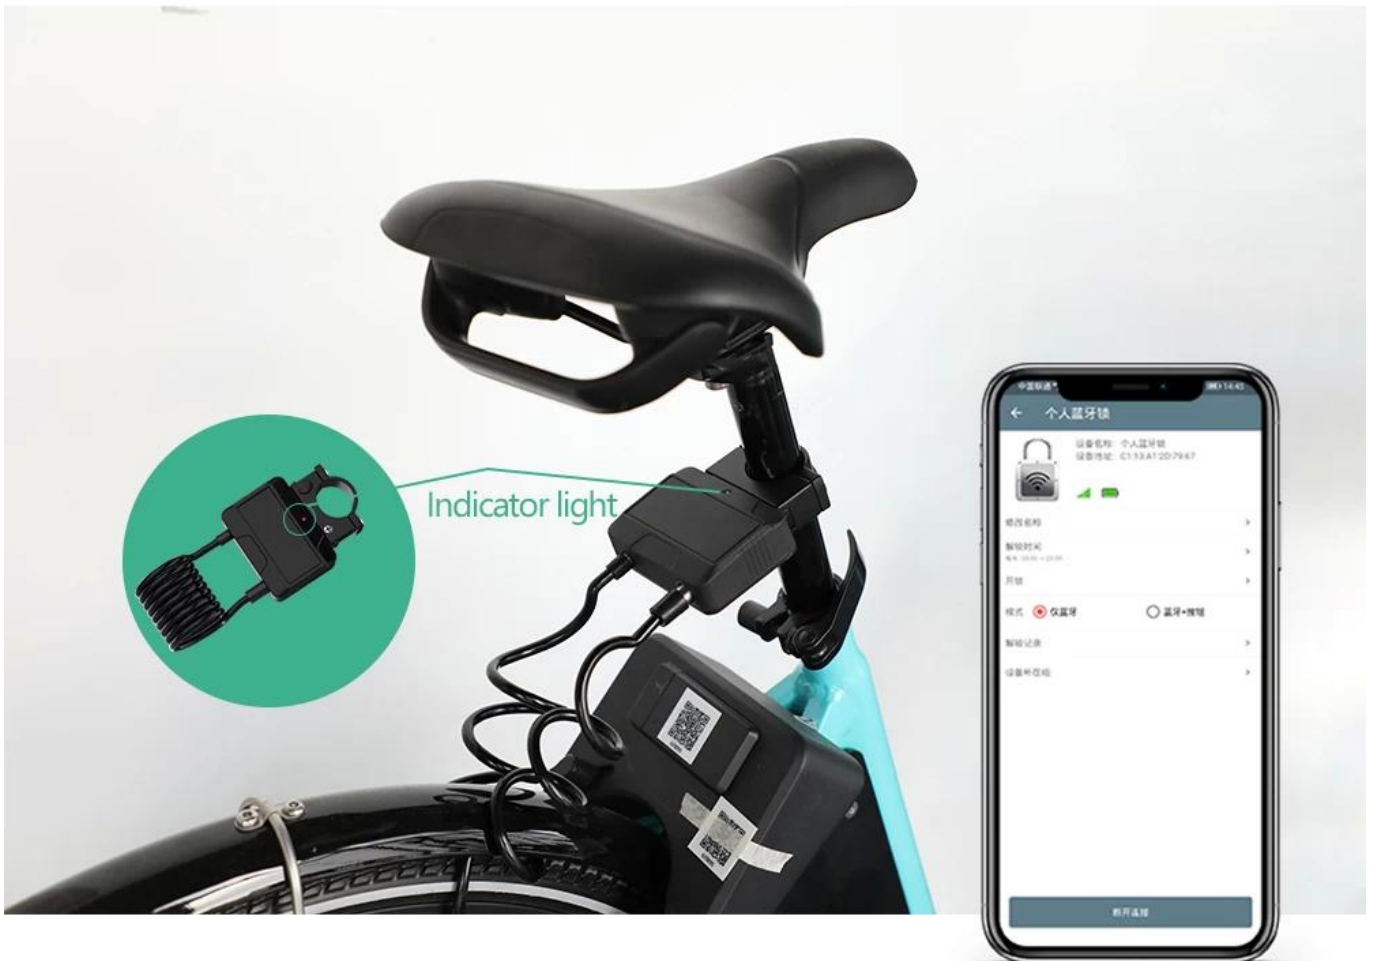

## REMOTE AUTHORIZATION

Share to family and friends,one device  
happy everyone

NEW

# AUTOMATIC ALARM SAFE AND WORRY-FREE

Abnormal movement, red indicator light flicker

Red indicator light alarm

Mobile phone  
receive notify