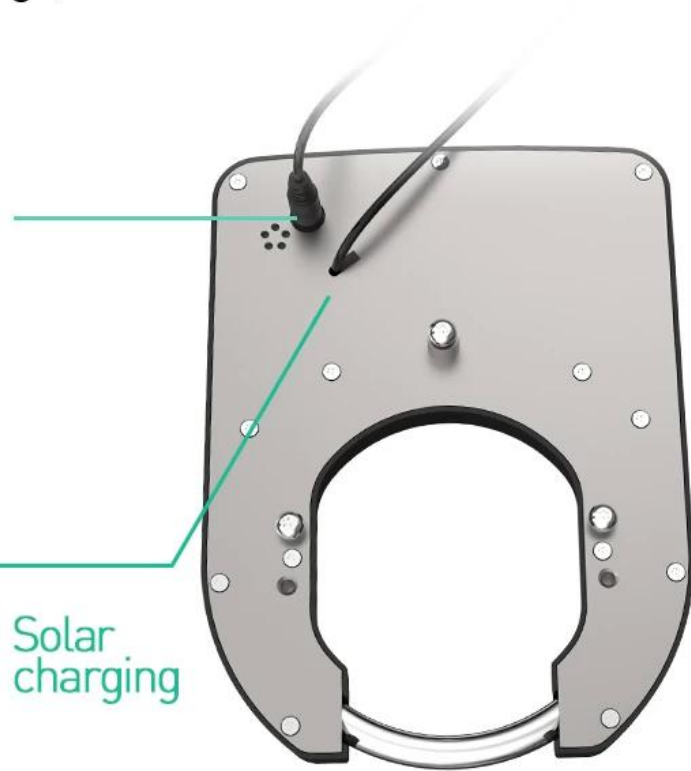

GPS 83 m 1 min Walking Reserve Bike

CAN NOT FIND THE BIKE?

GPS+WiFi+Glonass+Precise
positioning here, no worry
any more

GPS 定位 精准 定位 精准 定位 精准 定位 精准 GPS 定位 精准

LOWER POWER CONSUMPTION

Battery option : 6000mAh / 8000mAh

FAST CHARGING SOLAR CHARGING

Support 6V 3A fast charge,
support solar charging

6V 3A fast charge

WATERPROOF IP67

Excellent waterproof to Prolong
life time

STRONGER DESIGN RING DIAMETER

10MM

• Anti-shear