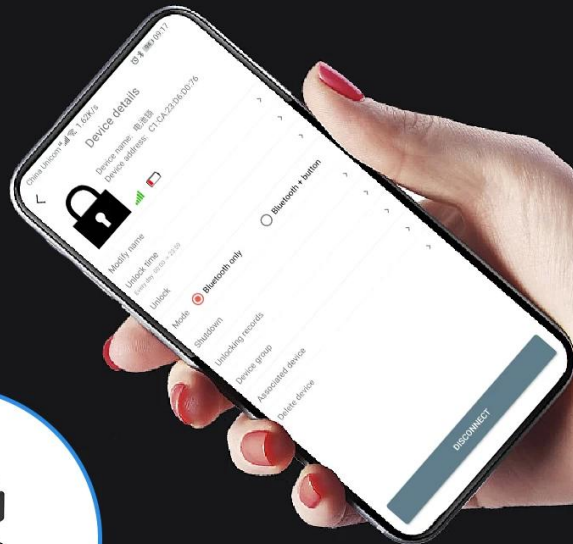

Omni APP

Omni APP
CANBUS BLE

BATTERY LOCK

-keyless unlock-

FORGE THE KEY PHONE UNLOCK

REMOTE
LOCK BIKE

SAFER AND
MORE BEAUTIFUL

HIDDEN
INSTALLATION

battery lock opens the keyless era of electric vehicles

Mobile phone
unlock

hidden
installation

waterproof
and dustproof

support
customization

low power
consumption

quick battery
change

N E W B L A C K T E C H N O L O G Y

BRAND NEW BLACK TECHNOLOGY

BATTERY LOCK

-keyless unlock-

ONE-KEY UNLOCKING VIA MOBILE APP

BATTERY LOCK

-keyless unlock-

SAFER AND MORE BEAUTIFUL

Hidden installation Installed inside the car body