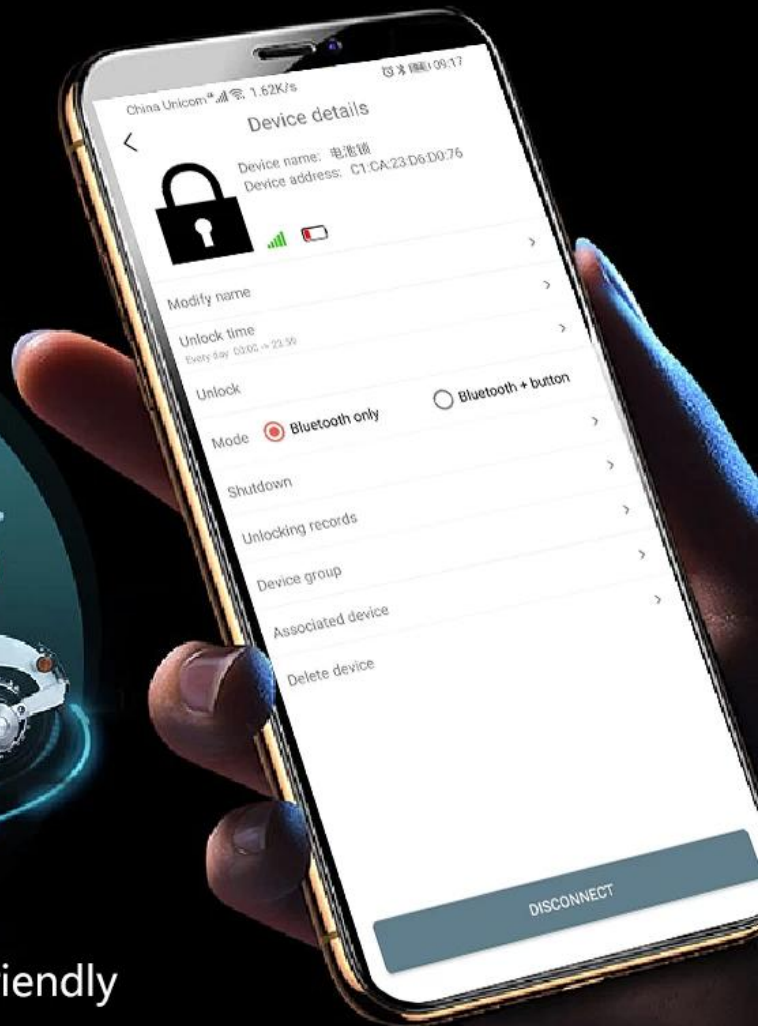

BRAND NEW BLACK TECHNOLOGY

BATTERY LOCK

-keyless unlock-

ONE-KEY UNLOCKING VIA MOBILE APP

BATTERY LOCK

-keyless unlock-

SAFER AND MORE BEAUTIFUL

Hidden installation Installed inside the car body

BATTERY LOCK

-keyless unlock-

ULTRA-LOW POWER CONSUMPTION

standby current just 50 μ A

more energy-saving
more environmentally friendly

BATTERY LOCK

-keyless unlock-

WATERPROOF IPX6

waterproof grade IPX6, dustproof and wear-resistant

After 10000+ tests

BATTERY LOCK

-keyless unlock-

SUPPORT CUSTOMIZATION

■ OEM ■ ODM

BATTERY LOCK

-keyless unlock-