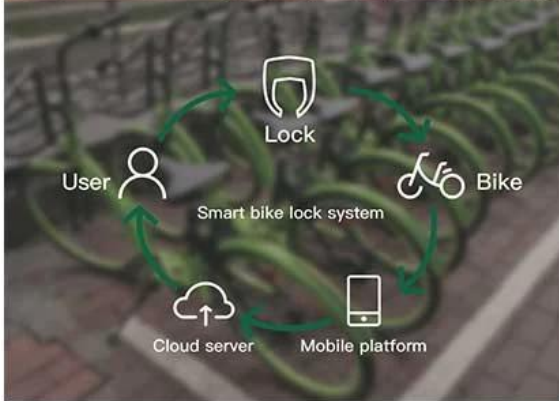

QUICK BATTERY CHANGE

The battery can be replaced at any time, so there is no need to worry about the problem of being unable to use the car without electricity

- 1 APP unlock
- 2 Open the battery cover
- 3 Quickly change the battery

BATTERY LOCK

-keyless unlock-

BROAD APPLICATION SCENARIOS

Can be used for personal/shared electric scooters,
electric mopeds, scooters

Omni

Omni 提供智能骑行系统解决方案，覆盖全球100多个城市。通过智能锁系统、GPS定位、移动支付、APP等技术，实现共享单车、共享电单车、共享滑板车等场景的智能化运营。

Omni 提供“智能骑行系统解决方案”和 OMNI “智能骑行系统解决方案”服务。

The company cases

Intelligent riding system solution

Sharing bike

Sharing parking

Sharing scooter

The strength of company

Sales team