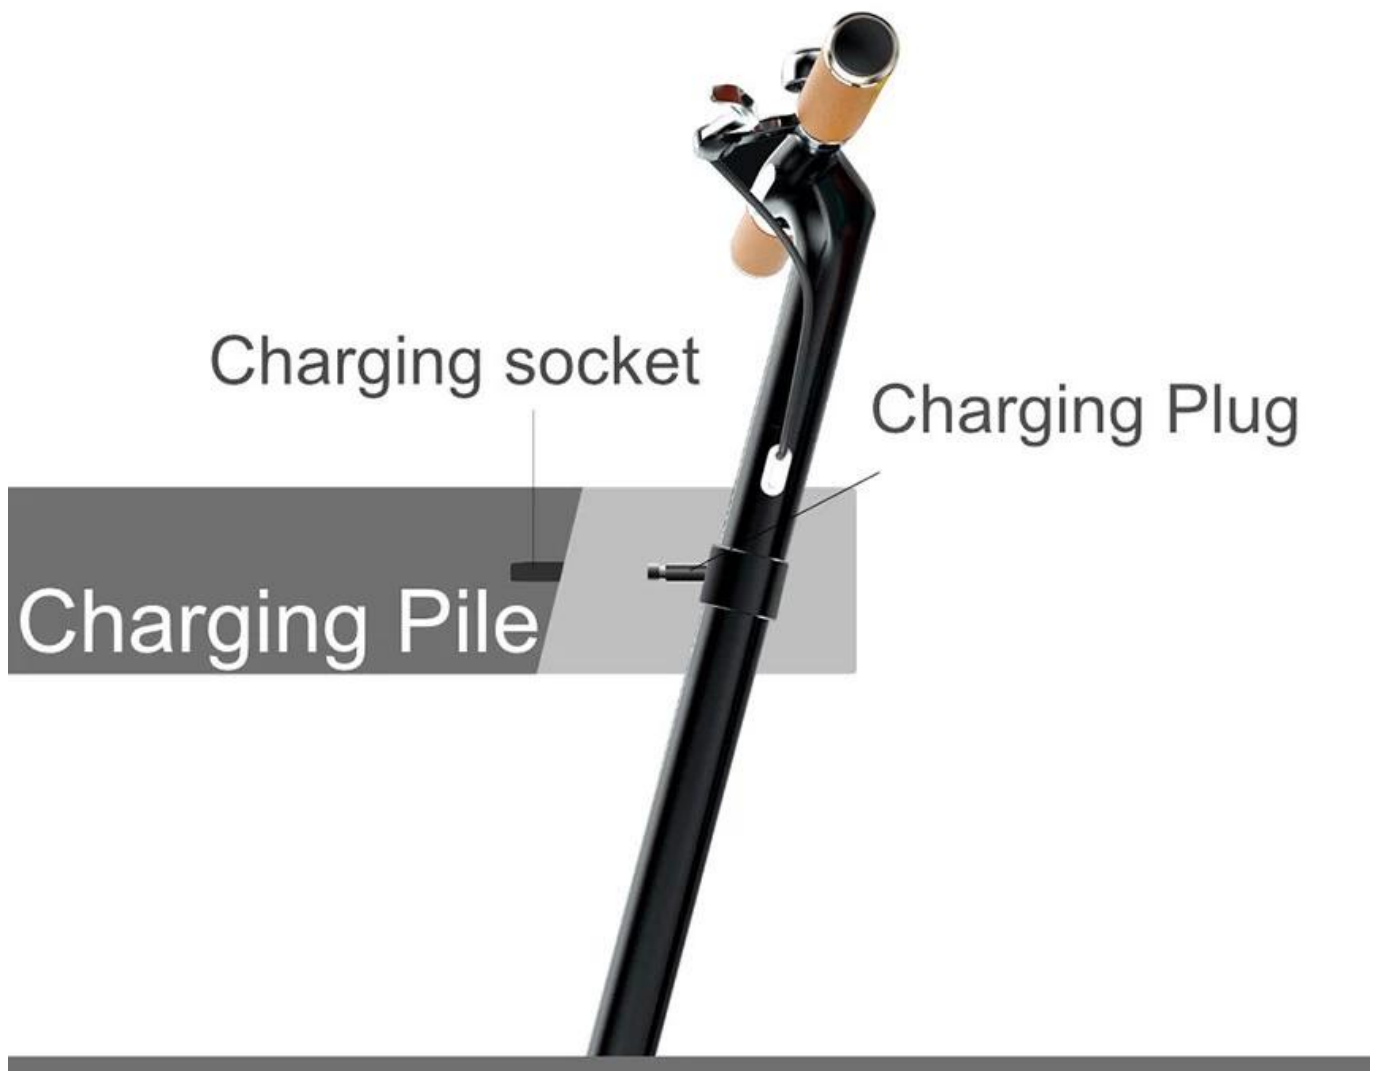

Scooter Lock

Smart SOC

FAST
SAFE

Smart SOC

Shared charging scheme

Intelligent pile charging

Solves the problems of battery life and parking

Parking charge

Automatic positioning

Shared charging scheme

Charging Pile

When parking, plug the car's charging plug into the pile to charge

Scooter

DISPLAY

DURABILITY

It can withstand harsh weather as low as -20°C and as high as 60°C. It is weather-resistant up to IP66 standards.