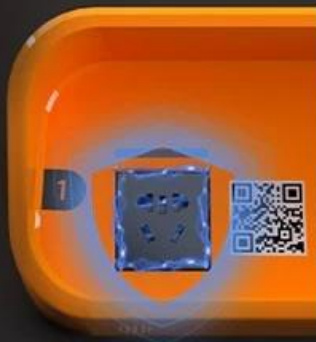

Anti-creeping

Instant power cut-off for leakage protection