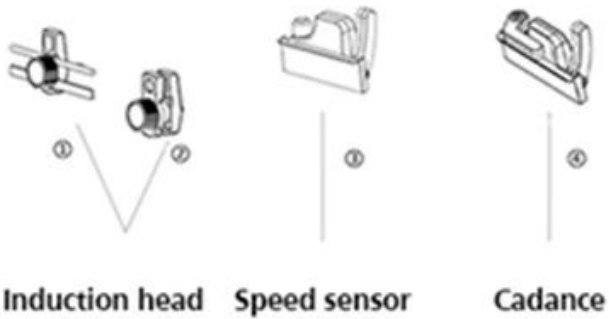

Product Details

- 2.4G BLE
- 60mm * 20mm * 40mm
- 30g
- CR2032 220mAh
- 2.5
- -20 + 60°C
- IP65
- 8000/
- 20rpm

Product Installation

- 1.
- 2.
- 3.
- 4.
- 5.
- 6.

Product Package