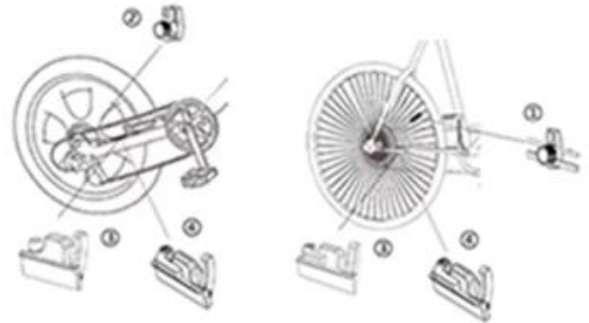

Product Details

- 2.4G BLE
- 60mm * 20mm * 40mm
- 30g
- CR2032 220mAh
- 2.5
- -20 + 60°C
- IP65
- 8000/
- 20rpm

Product Installation

- 1.
- 2.
- 3.
- 4.
- 5.
- 6.

Product Package