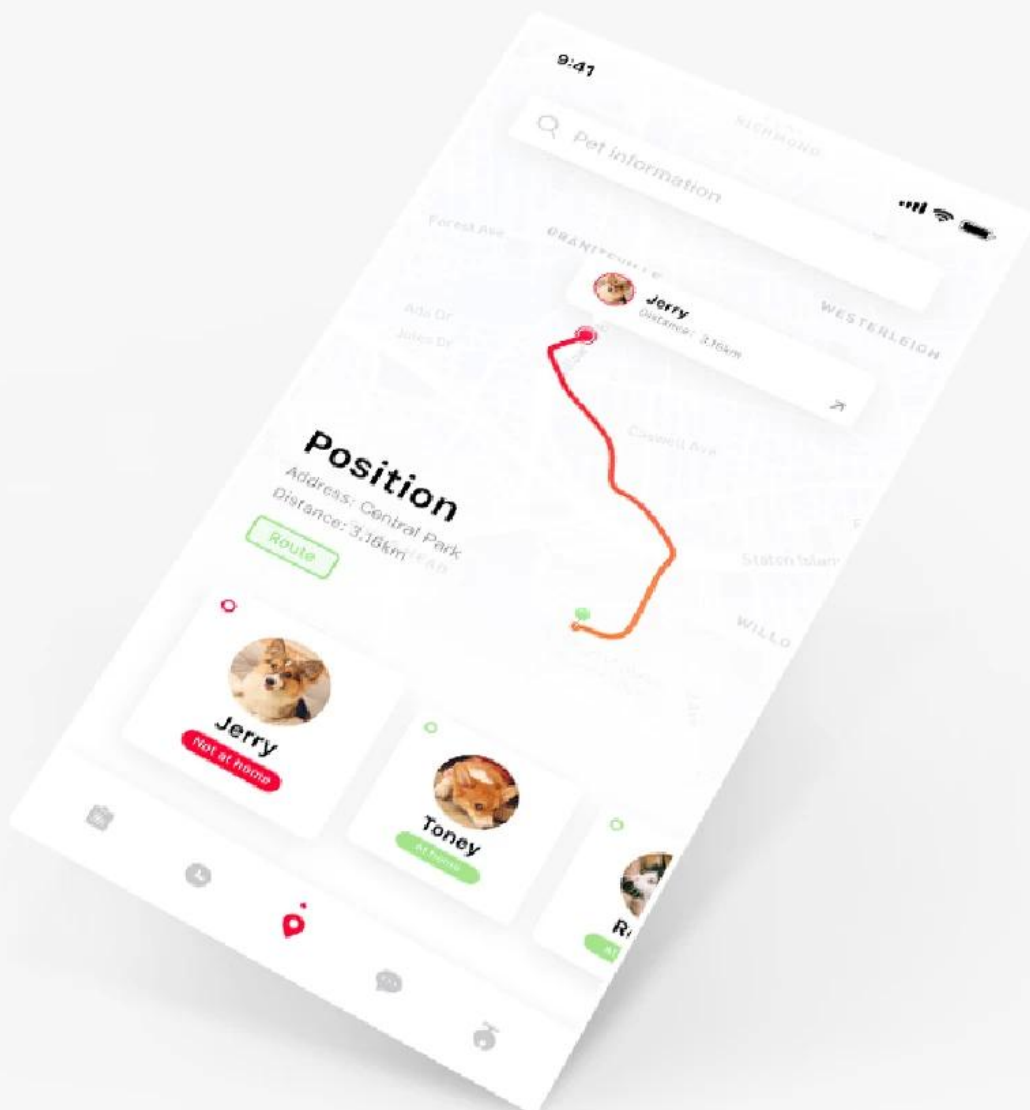

SMART POSITIONING

GPS positioning

GPS precise positioning, and can set a safe distance, pet out of bounds, alarm alert